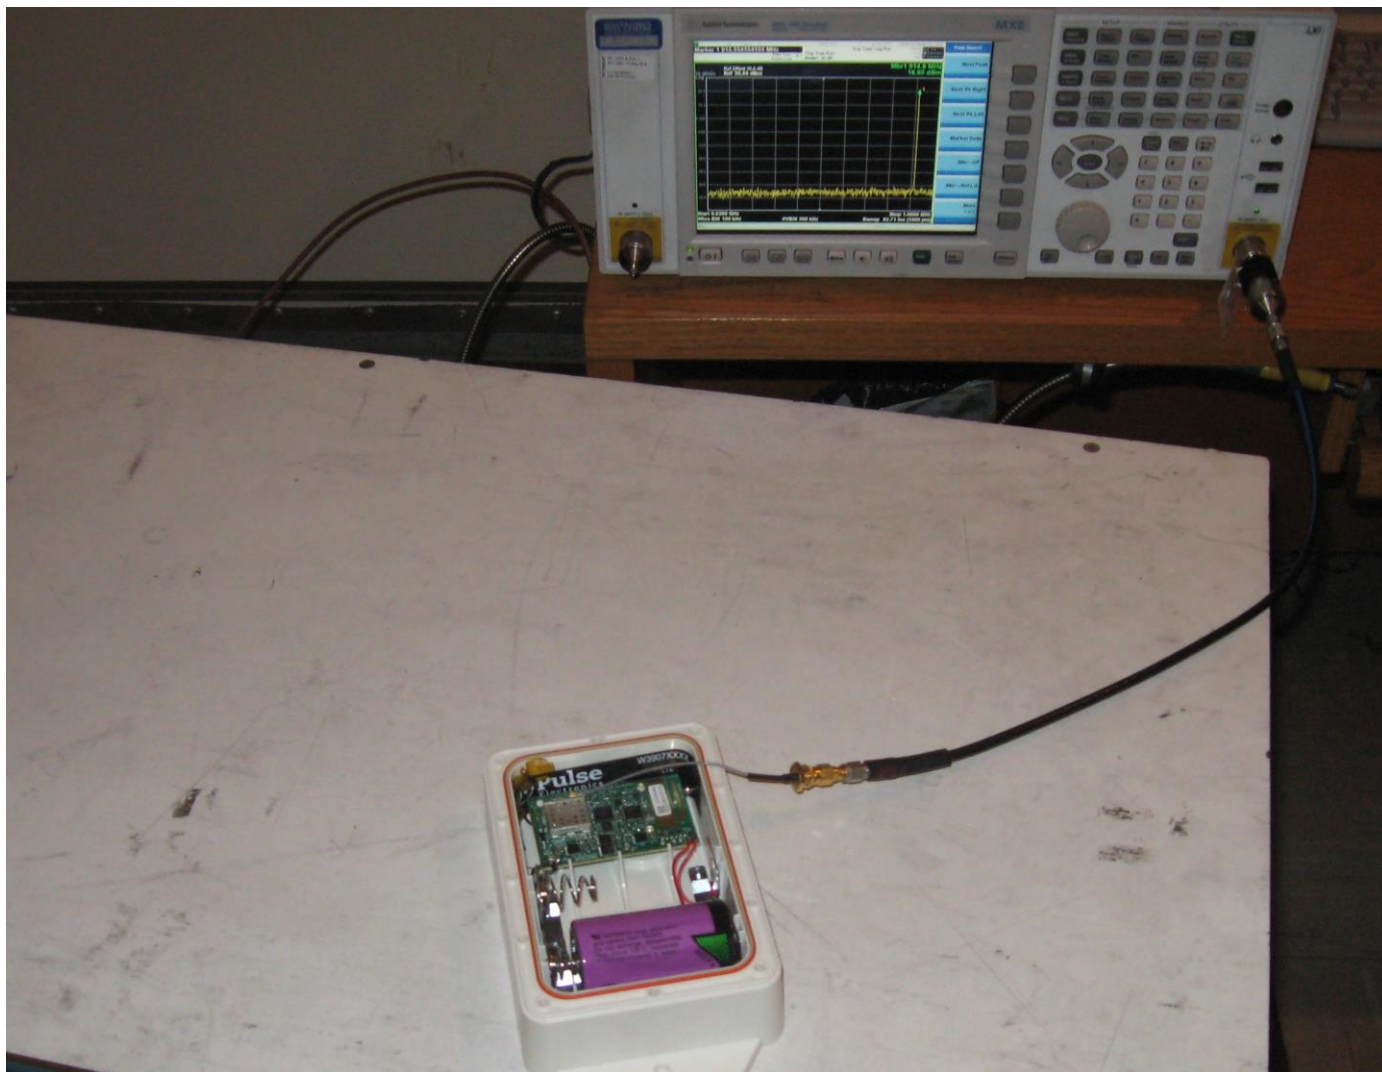

FCC ID: 2ALEPT0006279

IC: 22504-T0006279

EUT Test Setup Photo

**EUT Antenna Port Conducted Measurement Test Setup:**

FCC ID: 2ALEPT0006279

IC: 22504-T0006279

EUT Test Setup Photo

1<sup>st</sup> Axis

FCC ID: 2ALEPT0006279

IC: 22504-T0006279

EUT Test Setup Photo

**2<sup>nd</sup> Axis**

FCC ID: 2ALEPT0006279

IC: 22504-T0006279

EUT Test Setup Photo

3<sup>rd</sup> Axis

**Radiated Emission below 30 MHz Test Setup:**

FCC ID: 2ALEPT0006279

IC: 22504-T0006279

EUT Test Setup Photo

**Radiated Emission 30 MHz to 1 GHz Test Setup:**

FCC ID: 2ALEPT0006279

IC: 22504-T0006279

EUT Test Setup Photo