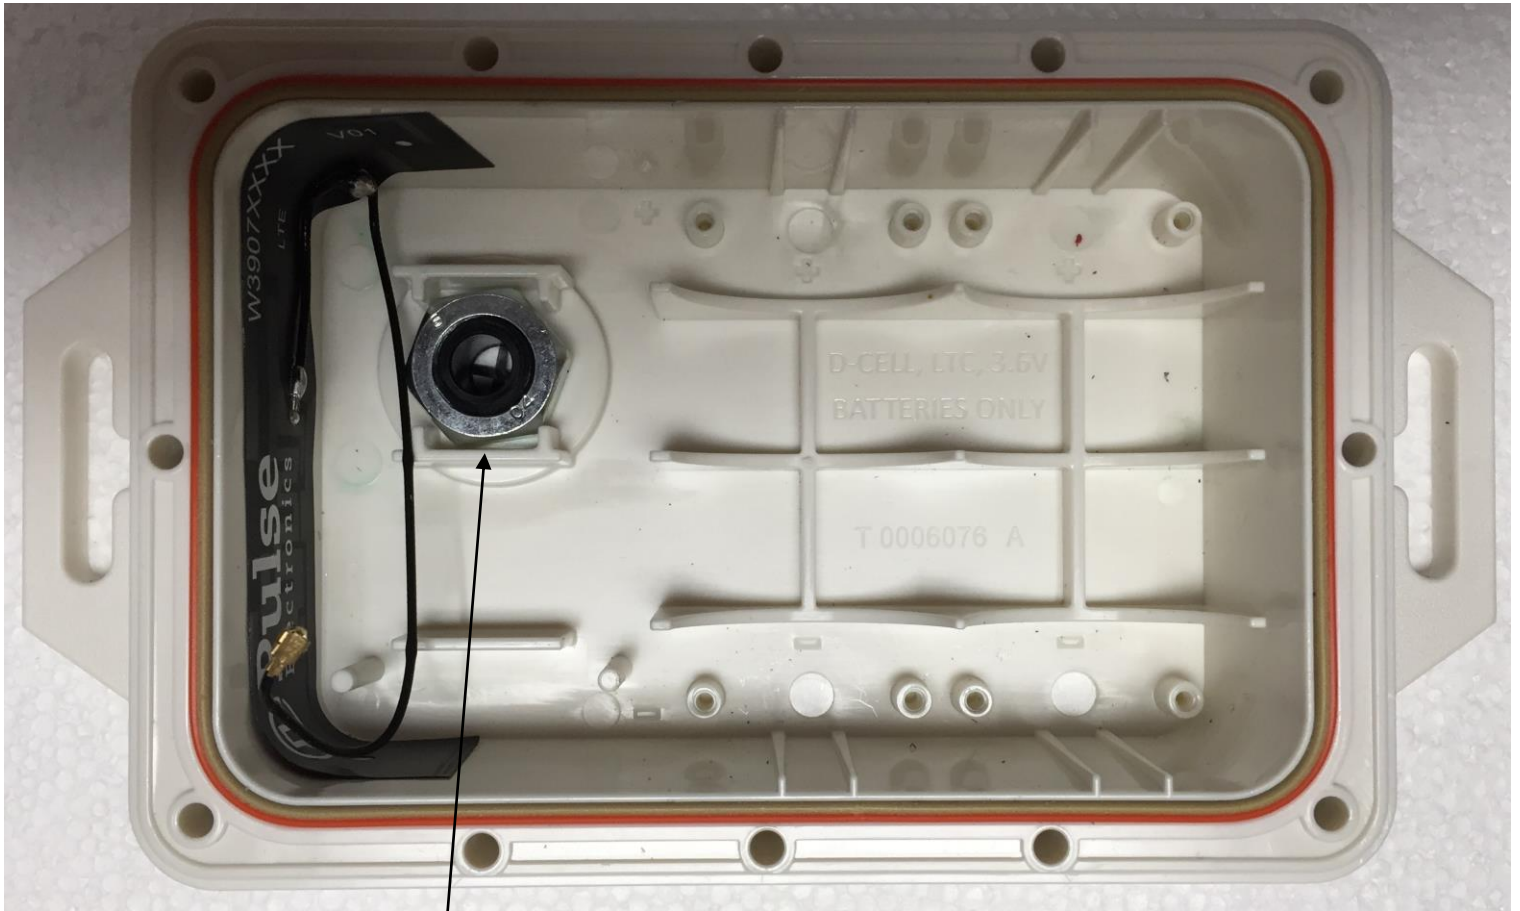

FCC ID: 2ALEPT0006279

IC: 22504-T0006279

EUT Internal Photo

Top Cover Removed

LED pipes

Inside View Top Cover Removed

Battery Holder
no Battery

Battery Holder
with Battery

FCC ID: 2ALEPT0006279

IC: 22504-T0006279

EUT Internal Photo

Inside View without PCB

Humidity vent

FCC ID: 2ALEPT0006279

IC: 22504-T0006279

EUT Internal Photo

Antenna Location External to PCB

PCB Top View

BLE Antenna

LoRa Antenna Connector

GPS Antenna Connector

FCC ID: 2ALEPT0006279

IC: 22504-T0006279

EUT Internal Photo

PCB unshielded Top View

FCC ID: 2ALEPT0006279

IC: 22504-T0006279

EUT Internal Photo

PCB Bottom View