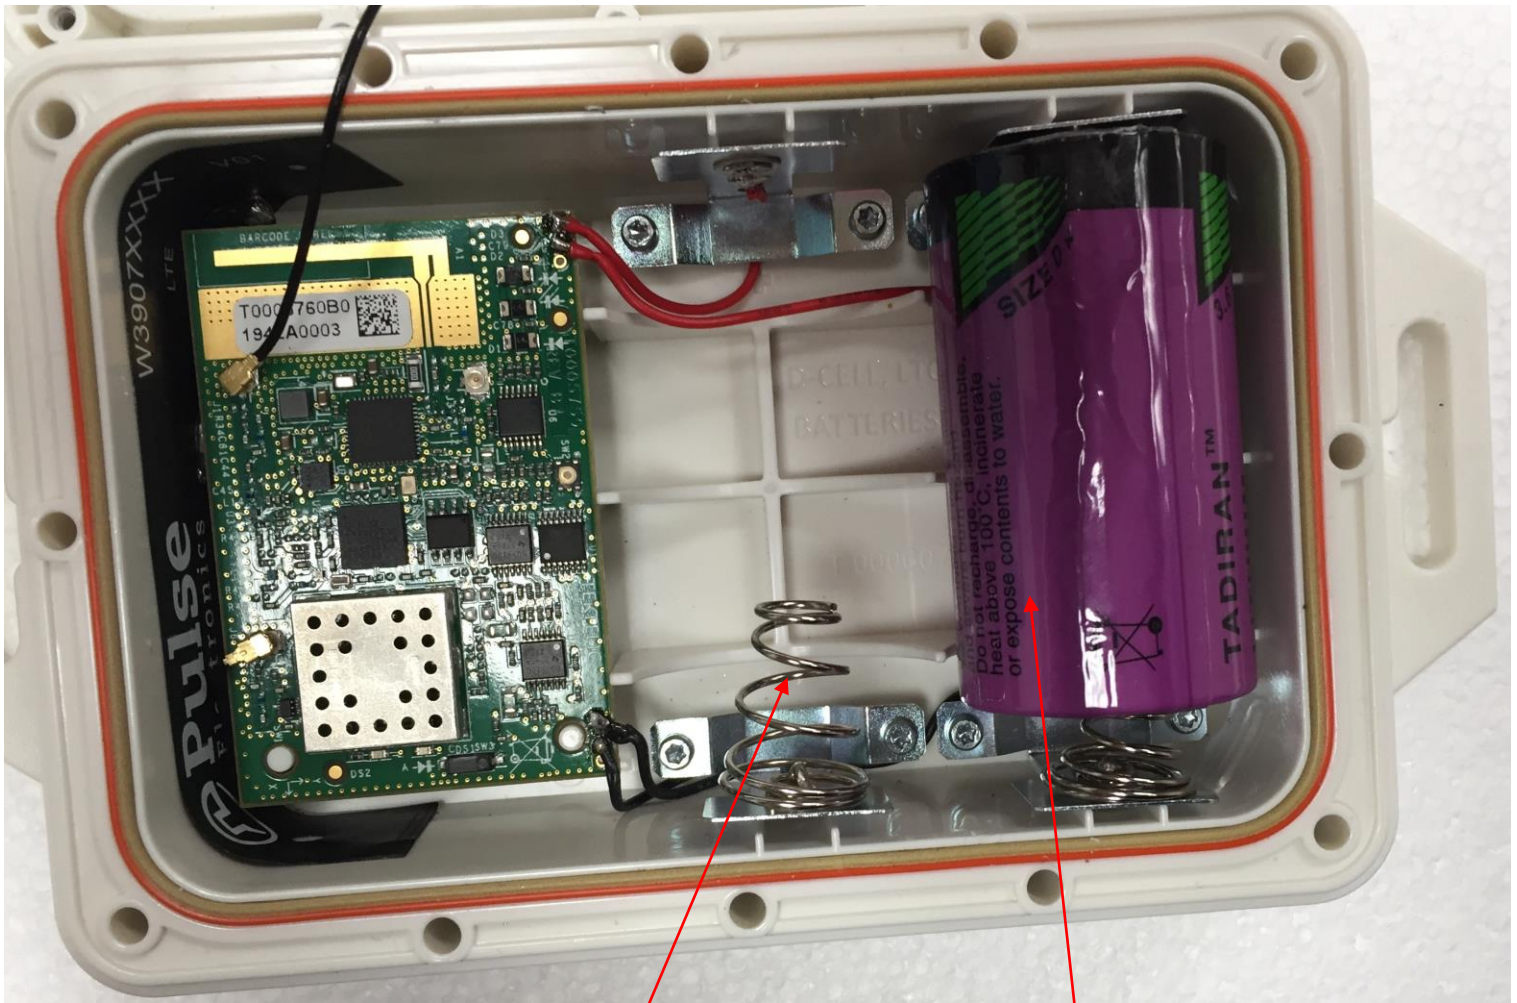

FCC ID: 2ALEPT0006279

IC: 22504-T0006279

EUT Internal Photo

Top Cover Removed

LED pipes

Inside View Top Cover Removed

Battery Holder
no Battery

Battery Holder
with Battery

FCC ID: 2ALEPT0006279

IC: 22504-T0006279

EUT Internal Photo

Inside View without PCB

Humidity vent

FCC ID: 2ALEPT0006279

IC: 22504-T0006279

EUT Internal Photo

Antenna Location External to PCB

PCB Top View

BLE Antenna

LoRa Antenna Connector

GPS Antenna Connector

FCC ID: 2ALEPT0006279

IC: 22504-T0006279

EUT Internal Photo

PCB unshielded Top View

FCC ID: 2ALEPT0006279

IC: 22504-T0006279

EUT Internal Photo

PCB Bottom View