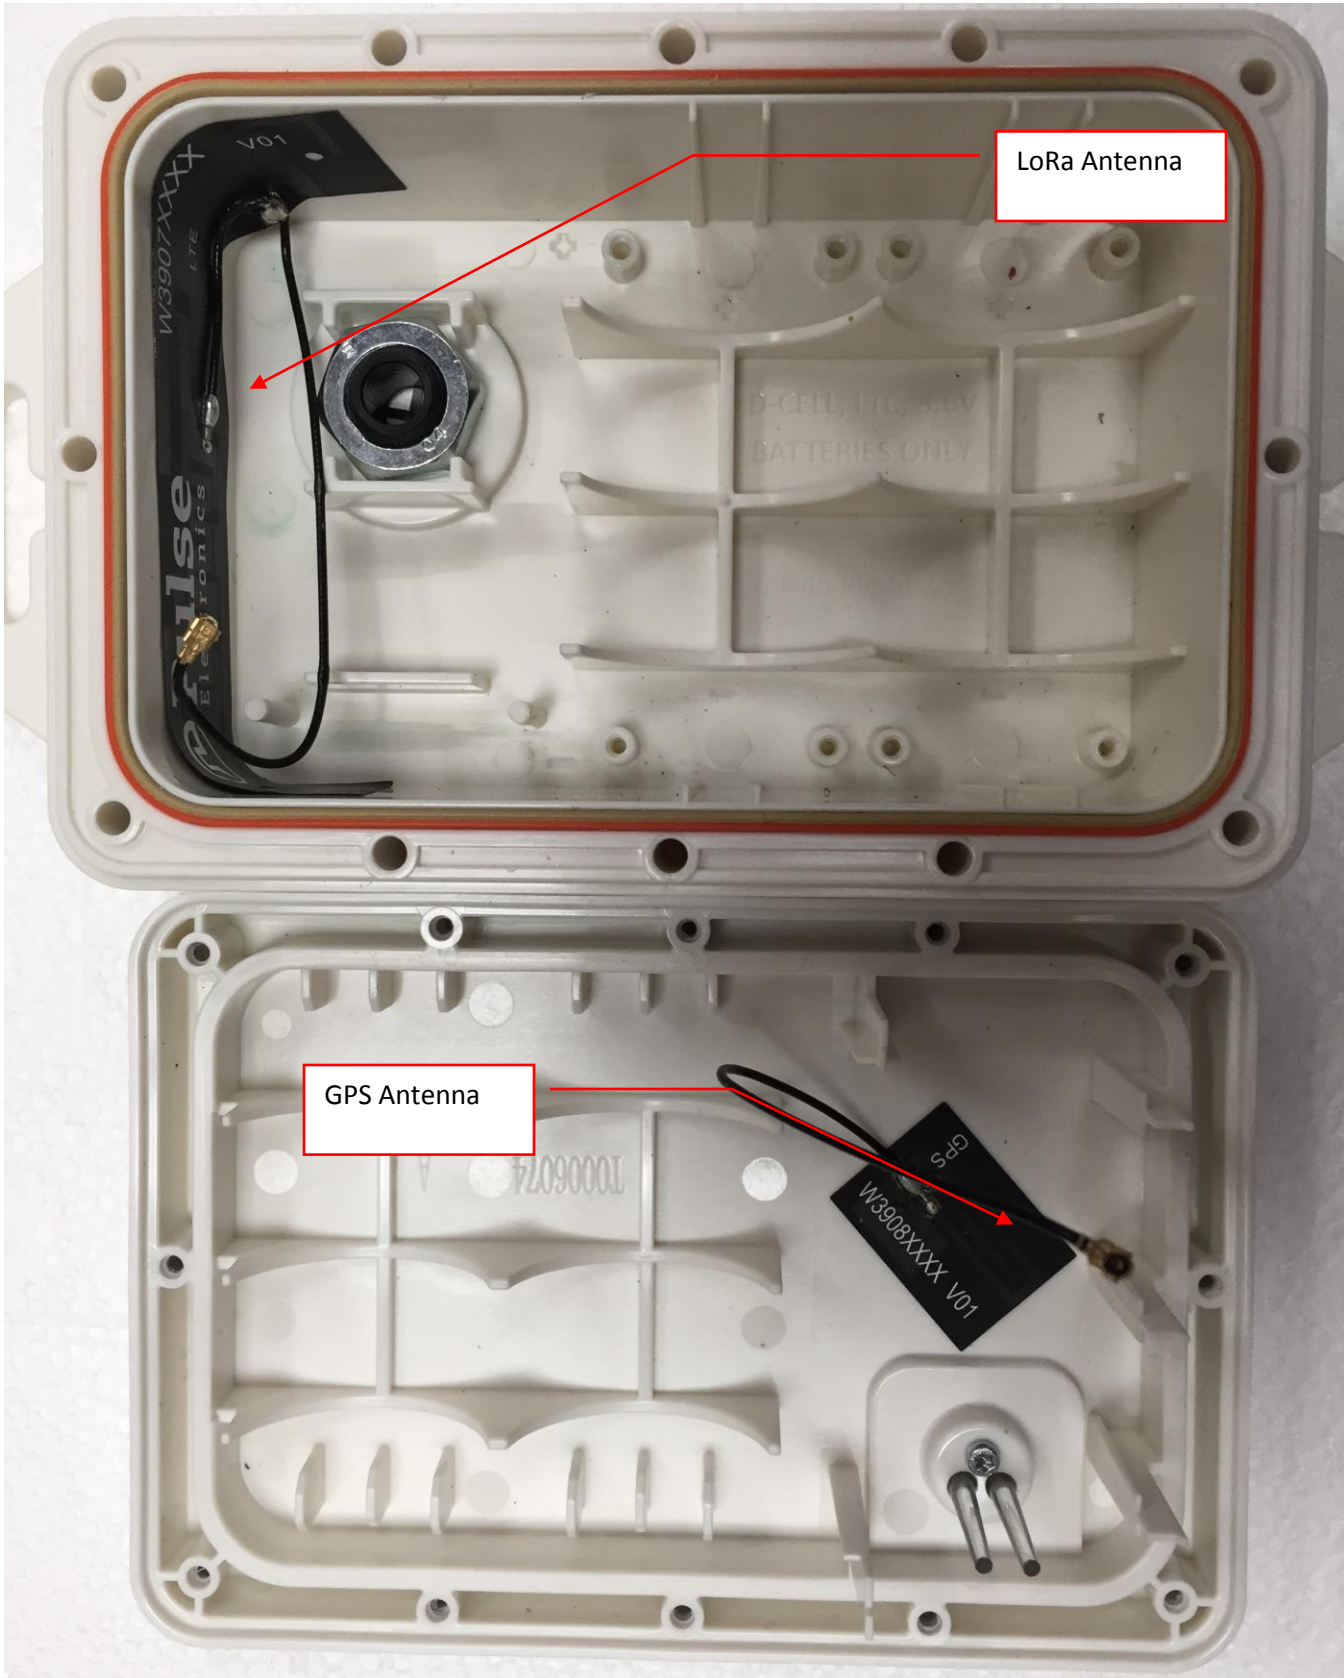

FCC ID: 2ALEPT0006279

IC: 22504-T0006279

EUT Internal Photo

Top Cover Removed

LED pipes

Inside View Top Cover Removed

Battery Holder
no Battery

Battery Holder
with Battery

FCC ID: 2ALEPT0006279

IC: 22504-T0006279

EUT Internal Photo

Inside View without PCB

Humidity vent

FCC ID: 2ALEPT0006279

IC: 22504-T0006279

EUT Internal Photo

Antenna Location External to PCB

PCB Top View

BLE Antenna

LoRa Antenna Connector

GPS Antenna Connector

FCC ID: 2ALEPT0006279

IC: 22504-T0006279

EUT Internal Photo

PCB unshielded Top View

FCC ID: 2ALEPT0006279

IC: 22504-T0006279

EUT Internal Photo

PCB Bottom View