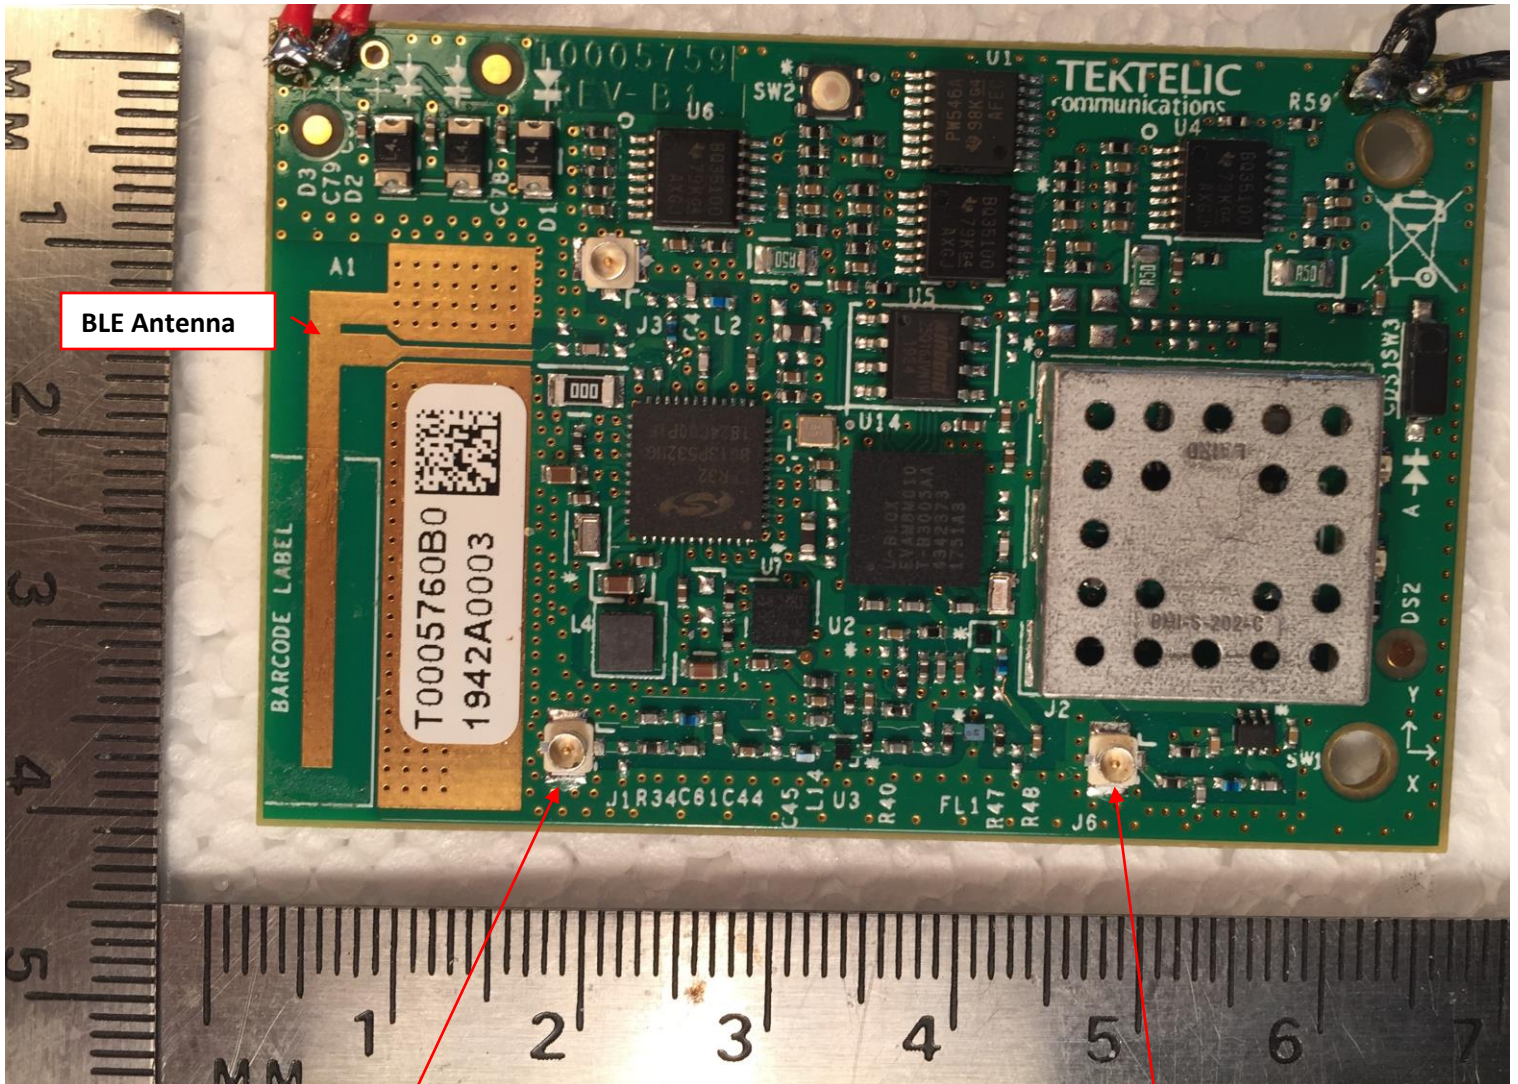

FCC ID: 2ALEPT0006279

IC: 22504-T0006279

EUT Internal Photo

Top Cover Removed

LED pipes

Inside View Top Cover Removed

Battery Holder
no Battery

Battery Holder
with Battery

FCC ID: 2ALEPT0006279

IC: 22504-T0006279

EUT Internal Photo

Inside View without PCB

Humidity vent

FCC ID: 2ALEPT0006279

IC: 22504-T0006279

EUT Internal Photo

Antenna Location External to PCB

PCB Top View

BLE Antenna

LoRa Antenna Connector

GPS Antenna Connector

FCC ID: 2ALEPT0006279

IC: 22504-T0006279

EUT Internal Photo

PCB unshielded Top View

FCC ID: 2ALEPT0006279

IC: 22504-T0006279

EUT Internal Photo

PCB Bottom View