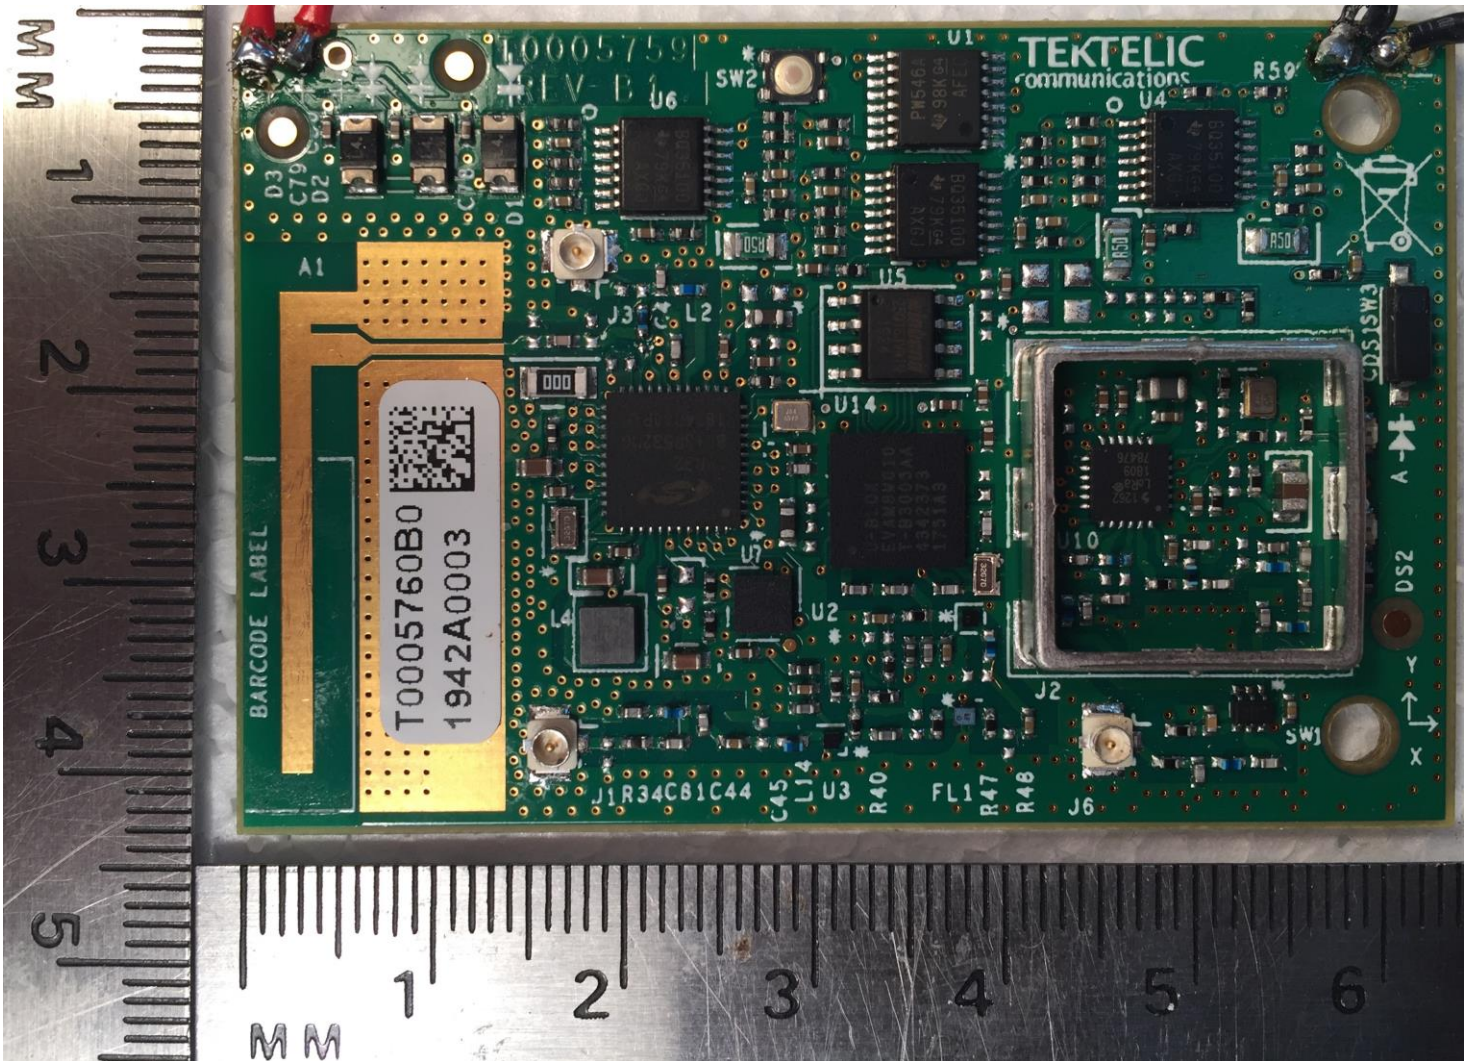

FCC ID: 2ALEPT0006279

IC: 22504-T0006279

EUT Internal Photo

Top Cover Removed

LED pipes

Inside View Top Cover Removed

Battery Holder
no Battery

Battery Holder
with Battery

FCC ID: 2ALEPT0006279

IC: 22504-T0006279

EUT Internal Photo

Inside View without PCB

Humidity vent

FCC ID: 2ALEPT0006279

IC: 22504-T0006279

EUT Internal Photo

Antenna Location External to PCB

PCB Top View

BLE Antenna

LoRa Antenna Connector

GPS Antenna Connector

FCC ID: 2ALEPT0006279

IC: 22504-T0006279

EUT Internal Photo

PCB unshielded Top View

FCC ID: 2ALEPT0006279

IC: 22504-T0006279

EUT Internal Photo

PCB Bottom View