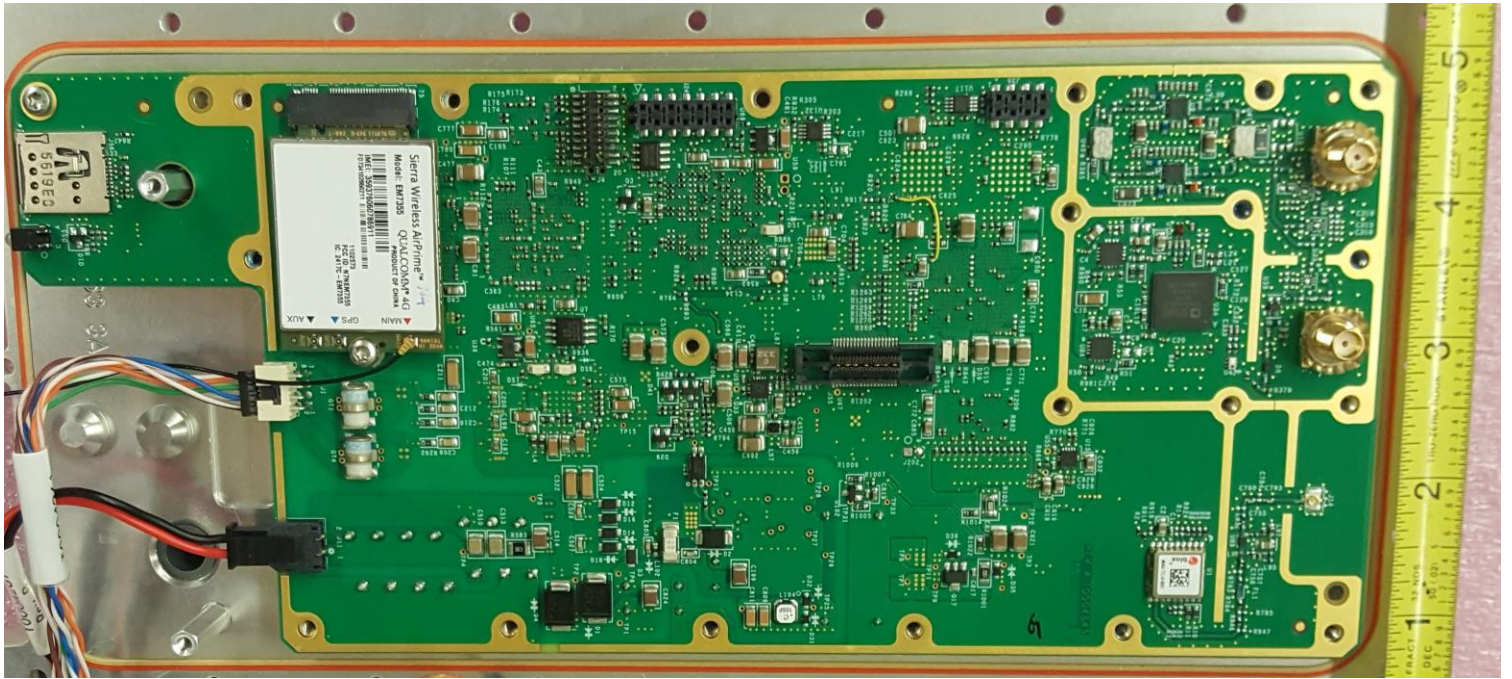

IC ID: 22504-T0005158

EUT Internal Photo

EUT Mechanical: duplexer view bottom

FCC ID: 2ALEPT0005158
IC ID: 22504-T0005158

EUT Internal Photo

EUT Mechanical: duplexer view bottom front

FCC ID: 2ALEPT0005158
IC ID: 22504-T0005158

EUT Internal Photo

EUT Mechanical: duplexer view bottom

FCC ID: 2ALEPT0005158
IC ID: 22504-T0005158

EUT Internal Photo

EUT Mechanical: top view without duplexer and internal antenna (PCBA top shield on)

EUT Mechanical: View of 3G/4G and GPS Antennas

FCC ID: 2ALEPT0005158
IC ID: 22504-T0005158

EUT Internal Photo

EUT Mechanical: View of 3G/4G and GPS Antennas mounting

FCC ID: 2ALEPT0005158
IC ID: 22504-T0005158

EUT Internal Photo

EUT: PCBA with 3G/4G Module TOP view installed on base heatsink/shield

FCC ID: 2ALEPT0005158

IC ID: 22504-T0005158

EUT Internal Photo

EUT PCB: TOP View with out 3G/4G Module

FCC ID: 2ALEPT0005158

IC ID: 22504-T0005158

EUT Internal Photo

EUT PCB: Bottom View