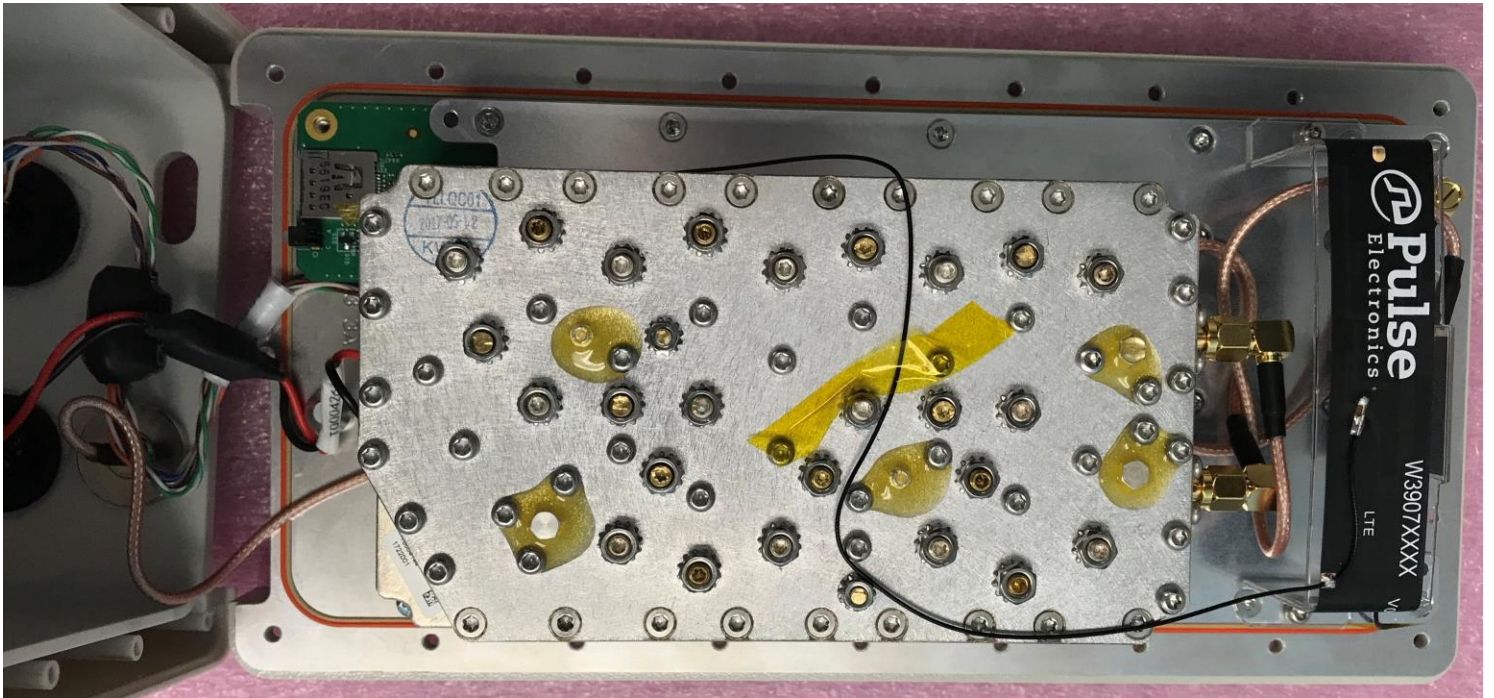

FCC ID: 2ALEPT0005158
IC ID: 22504-T0005158

EUT Internal Photo

EUT Mechanical: top cover off

FCC ID: 2ALEPT0005158
IC ID: 22504-T0005158

EUT Internal Photo

EUT Mechanical: top cover off (top view)

FCC ID: 2ALEPT0005158

IC ID: 22504-T0005158

EUT Internal Photo

EUT Mechanical: duplexer view bottom

FCC ID: 2ALEPT0005158
IC ID: 22504-T0005158

EUT Internal Photo

EUT Mechanical: duplexer view bottom front

FCC ID: 2ALEPT0005158
IC ID: 22504-T0005158

EUT Internal Photo

EUT Mechanical: duplexer view bottom

FCC ID: 2ALEPT0005158
IC ID: 22504-T0005158

EUT Internal Photo

EUT Mechanical: top view without duplexer and internal antenna (PCBA top shield on)

EUT Mechanical: View of 3G/4G and GPS Antennas

FCC ID: 2ALEPT0005158
IC ID: 22504-T0005158

EUT Internal Photo

EUT Mechanical: View of 3G/4G and GPS Antennas mounting

FCC ID: 2ALEPT0005158
IC ID: 22504-T0005158

EUT Internal Photo

EUT: PCBA with 3G/4G Module TOP view installed on base heatsink/shield