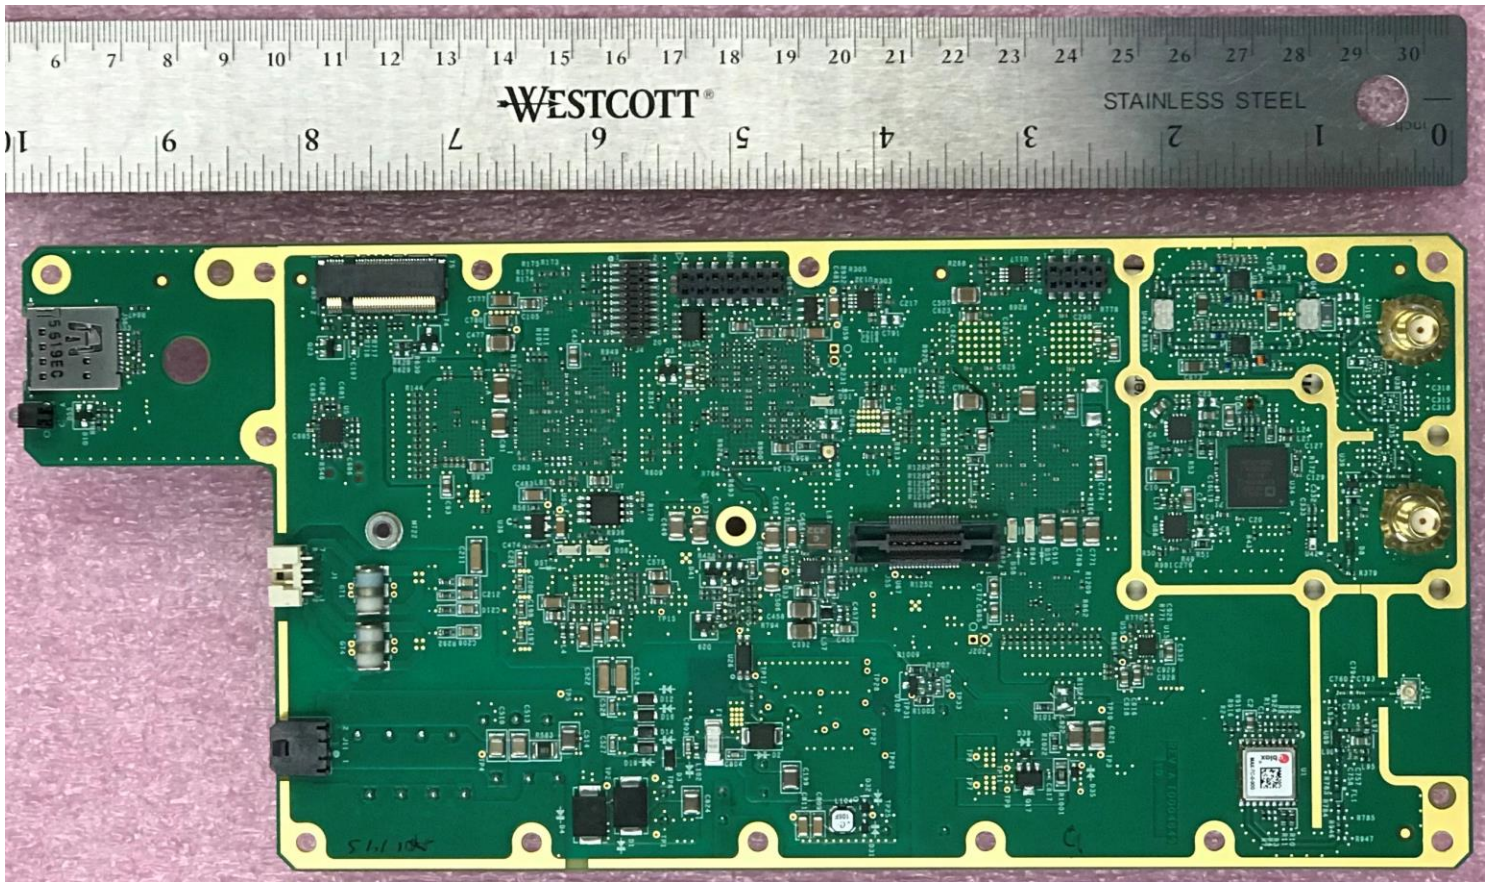

IC ID: 22504-T0005158

EUT Internal Photo

EUT Mechanical: duplexer view bottom

FCC ID: 2ALEPT0005158
IC ID: 22504-T0005158

EUT Internal Photo

EUT Mechanical: duplexer view bottom front

FCC ID: 2ALEPT0005158
IC ID: 22504-T0005158

EUT Internal Photo

EUT Mechanical: duplexer view bottom

FCC ID: 2ALEPT0005158
IC ID: 22504-T0005158

EUT Internal Photo

EUT Mechanical: top view without duplexer and internal antenna (PCBA top shield on)

EUT Mechanical: View of 3G/4G and GPS Antennas

FCC ID: 2ALEPT0005158
IC ID: 22504-T0005158

EUT Internal Photo

EUT Mechanical: View of 3G/4G and GPS Antennas mounting

FCC ID: 2ALEPT0005158
IC ID: 22504-T0005158

EUT Internal Photo

EUT: PCBA with 3G/4G Module TOP view installed on base heatsink/shield

FCC ID: 2ALEPT0005158

IC ID: 22504-T0005158

EUT Internal Photo

EUT PCB: TOP View with out 3G/4G Module

FCC ID: 2ALEPT0005158

IC ID: 22504-T0005158

EUT Internal Photo

EUT PCB: Bottom View