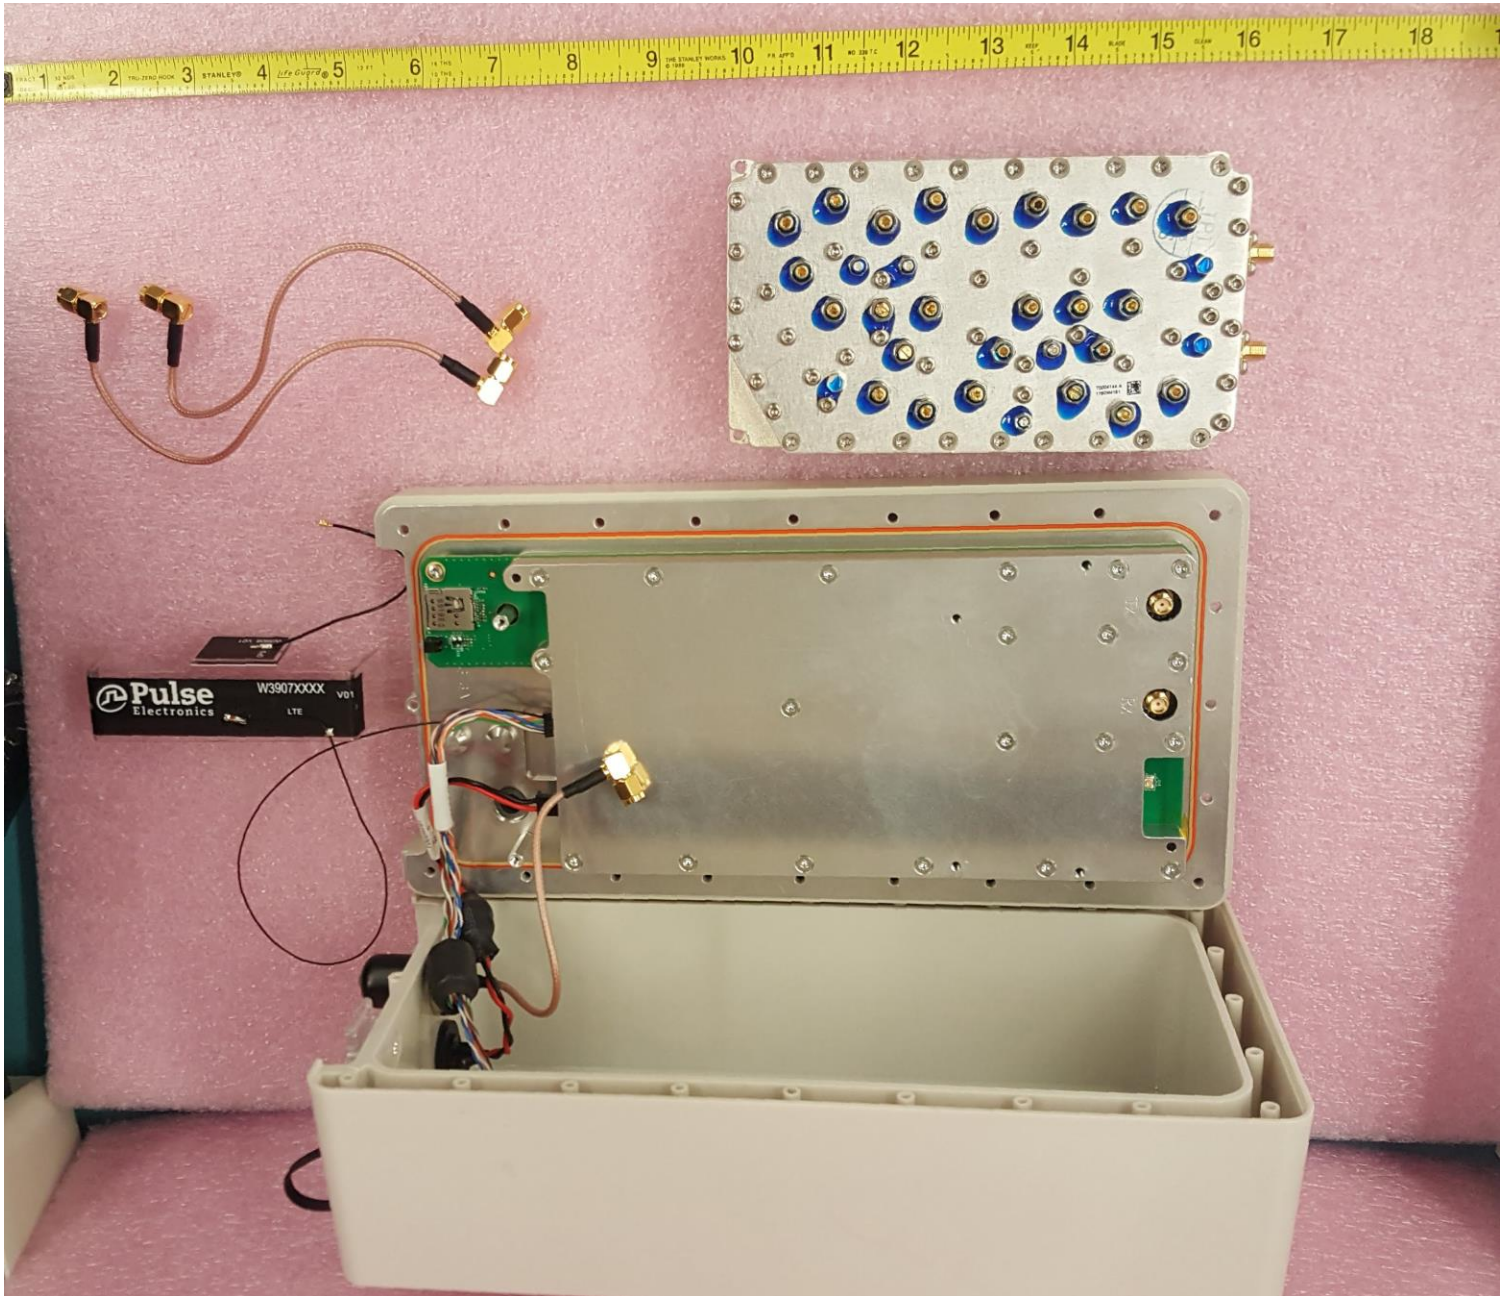

IC ID: 22504-T0005158

EUT Internal Photo

EUT Mechanical: duplexer view bottom

FCC ID: 2ALEPT0005158
IC ID: 22504-T0005158

EUT Internal Photo

EUT Mechanical: duplexer view bottom front

FCC ID: 2ALEPT0005158
IC ID: 22504-T0005158

EUT Internal Photo

EUT Mechanical: duplexer view bottom

FCC ID: 2ALEPT0005158
IC ID: 22504-T0005158

EUT Internal Photo

EUT Mechanical: top view without duplexer and internal antenna (PCBA top shield on)

EUT Mechanical: View of 3G/4G and GPS Antennas

FCC ID: 2ALEPT0005158
IC ID: 22504-T0005158

EUT Internal Photo

EUT Mechanical: View of 3G/4G and GPS Antennas mounting

FCC ID: 2ALEPT0005158
IC ID: 22504-T0005158

EUT Internal Photo

EUT: PCBA with 3G/4G Module TOP view installed on base heatsink/shield

FCC ID: 2ALEPT0005158

IC ID: 22504-T0005158

EUT Internal Photo

EUT PCB: TOP View with out 3G/4G Module

FCC ID: 2ALEPT0005158

IC ID: 22504-T0005158

EUT Internal Photo

EUT PCB: Bottom View