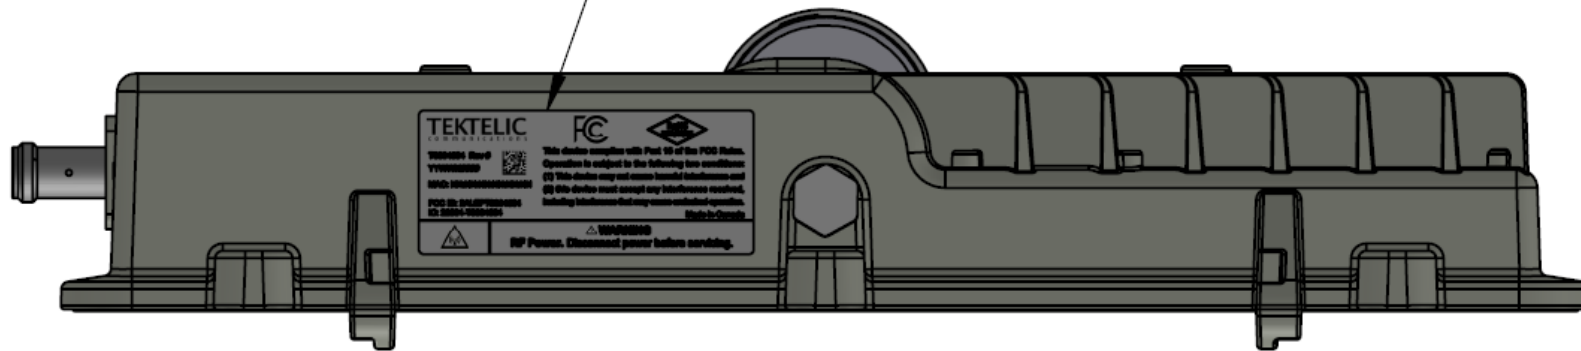

FCC ID: 2ALEPT0004564  
IC ID: 22504-T0004564

Label & Location

Label Location

PLACE SAFETY AND REGULATORY LABEL HERE  
SEE NOTE 6

FCC ID: 2ALEPT0004564  
IC ID: 22504-T0004564

Label & Location

Label sample