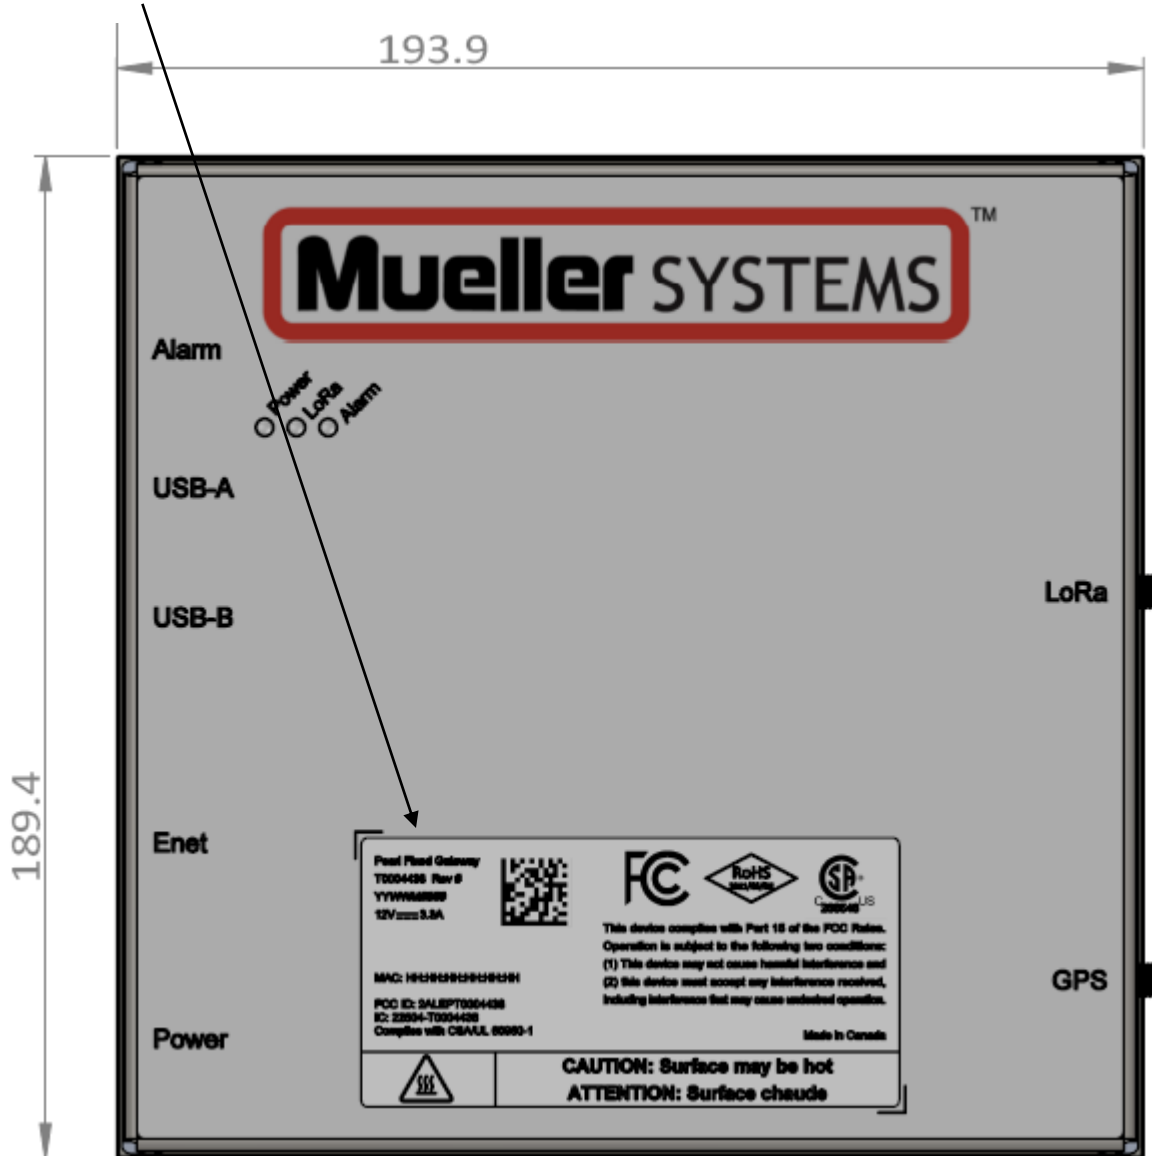

FCC ID: 2ALEPT0004438  
IC ID: 22504-T0004438

Label & Location

Label Location (dimension in mm)

FCC ID: 2ALEPT0004438  
IC ID: 22504-T0004438

Label & Location

Label details (measurement in inches)