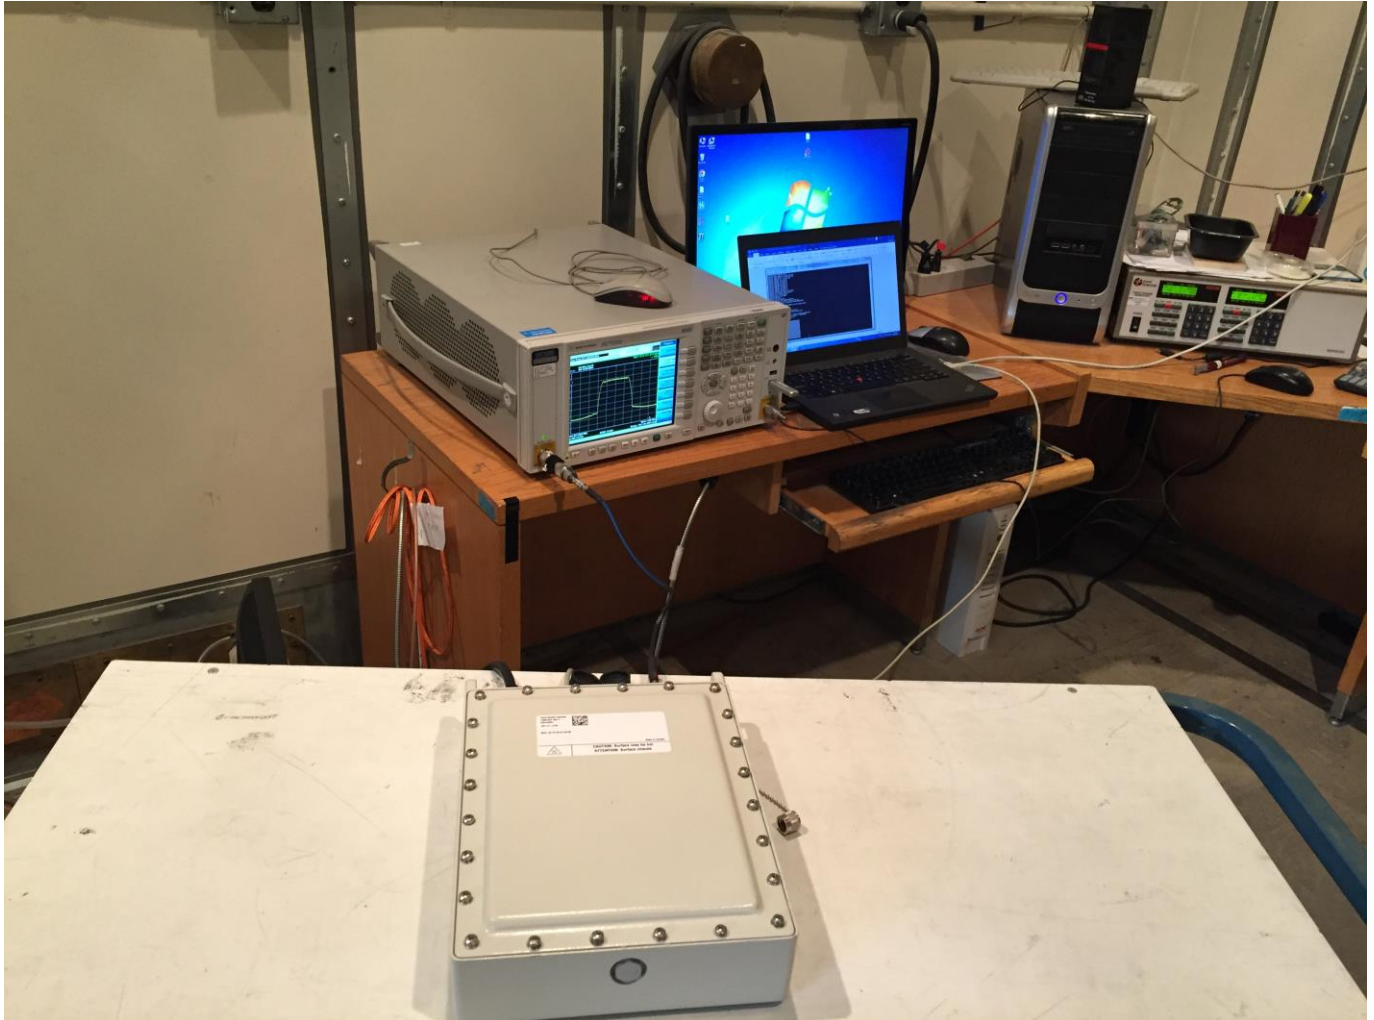

FCC ID: 2ALEPT0004437

IC: 22504-T0004437

EUT Test Setup Photo

**EUT Antenna Port Conducted Measurement Test Setup: LoRa Radio**

FCC ID: 2ALEPT0004437

IC: 22504-T0004437

EUT Test Setup Photo

Radiated Emission below 30MHz

FCC ID: 2ALEPT0004437  
IC: 22504-T0004437

EUT Test Setup Photo

**Radiated Emission 30 MHz to 1 GHz Test Setup: TX & RX Mode**

FCC ID: 2ALEPT0004437

IC: 22504-T0004437

EUT Test Setup Photo

Radiated Emission 1 GHz – 10 GHz Test Setup: TX Mode

FCC ID: 2ALEPT0004437

IC: 22504-T0004437

EUT Test Setup Photo

Radiated Emission 1 GHz – 5 GHz Test Setup: RX Mode