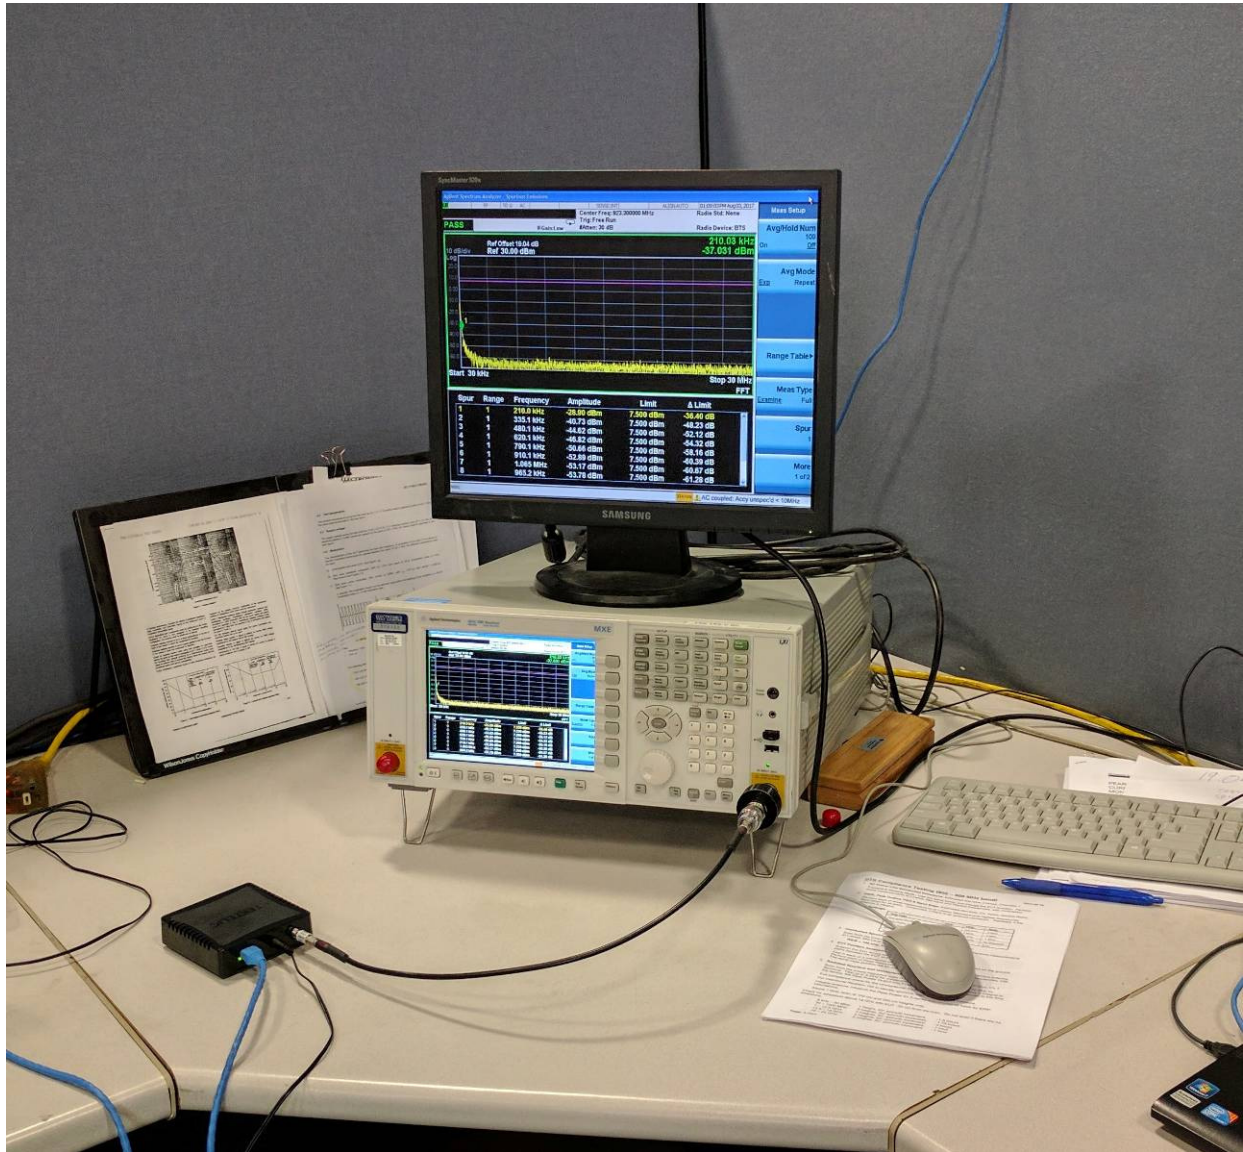

EUT Antenna Port Conducted Measurement Test Setup:

FCC ID: 2ALEPT0004280
IC ID: 22504-T0004280

EUT Test Setup Photo

EUT AC Power Port Conducted Measurement Test Setup:

FCC ID: 2ALEPT0004280
IC ID: 22504-T0004280

EUT Test Setup Photo

Radiated Emission below 30 MHz Test Setup:

Radiated Emission 30 MHz to 1 GHz Test Setup:

Radiated Emission 1 GHz – 18 GHz Test Setup:

Radiated Emission 18 GHz – 26 GHz Test Setup: