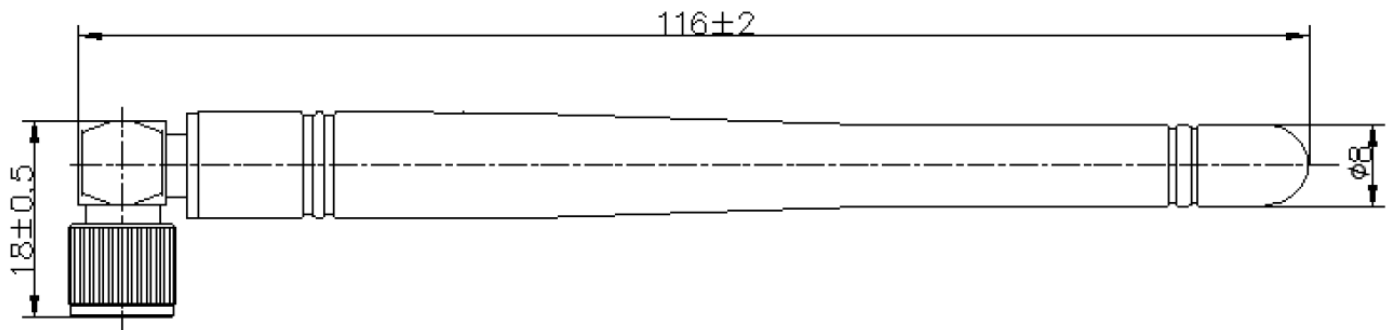

EUT External Photo

EUT View with Antenna Mounted

FCC ID: 2ALEPT0004280

IC ID: 22504-T0004280

EUT External Photo

Antenna Model ET830DBLTRPSMA Photo:

Dimensions

Pico Gateway / Antenna Reverse Connector:
Pico Gateway Connector