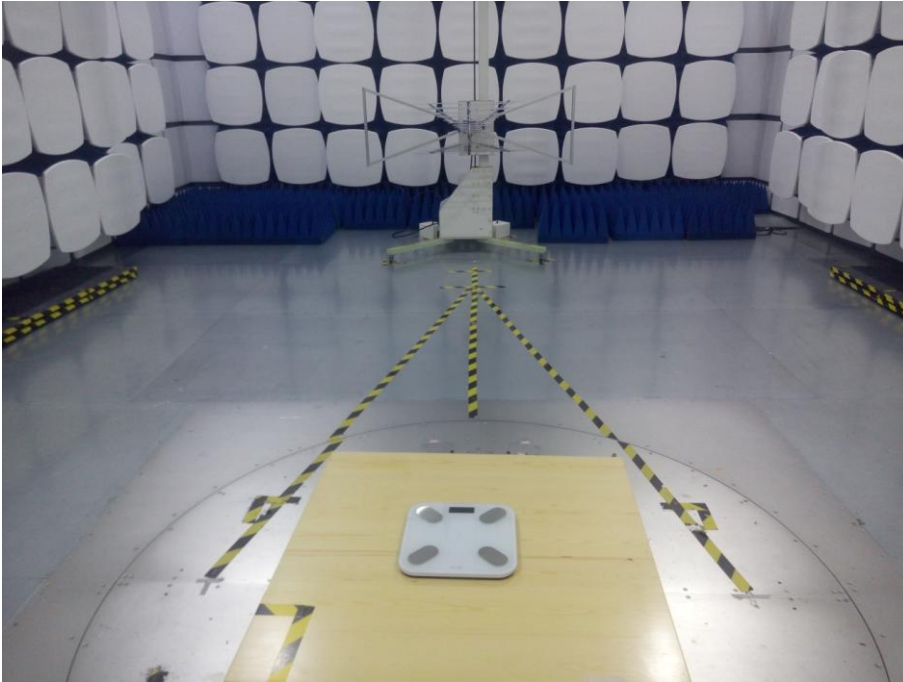

# 1 Photographs - EUT Test Setup

## 1.1 Radiated Spurious Emission

30MHz~1GHz:

Above 1GHz: