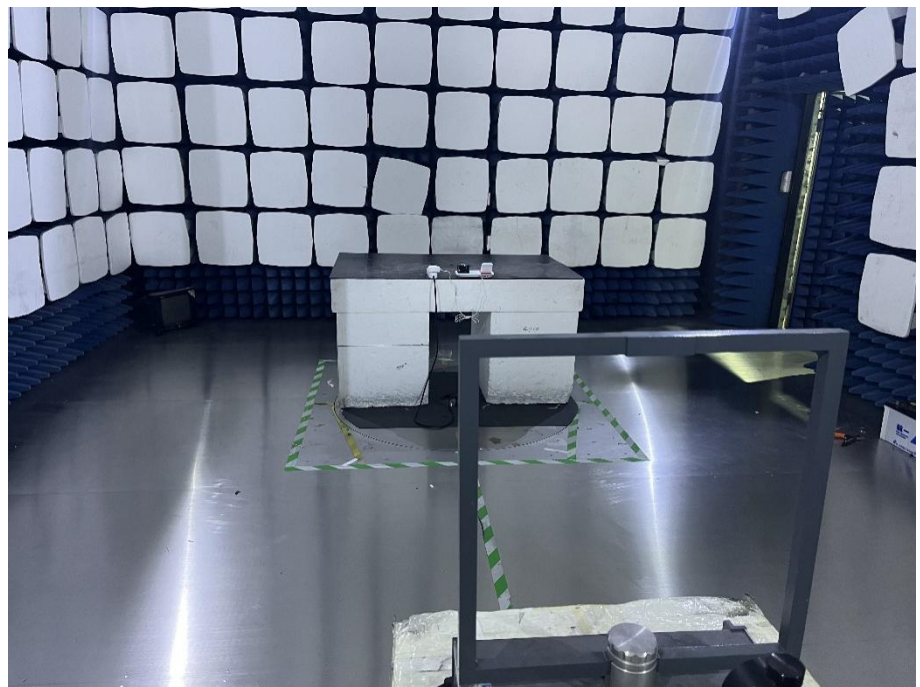

EXHIBIT 4 - TEST SETUP PHOTOGRAPHS

Conducted Emission Test Setup

Radiation Emission Test Setup (Below 30MHz)

Radiation Emission Test Setup (30MHz to 1GHz)

***** END OF REPORT *****