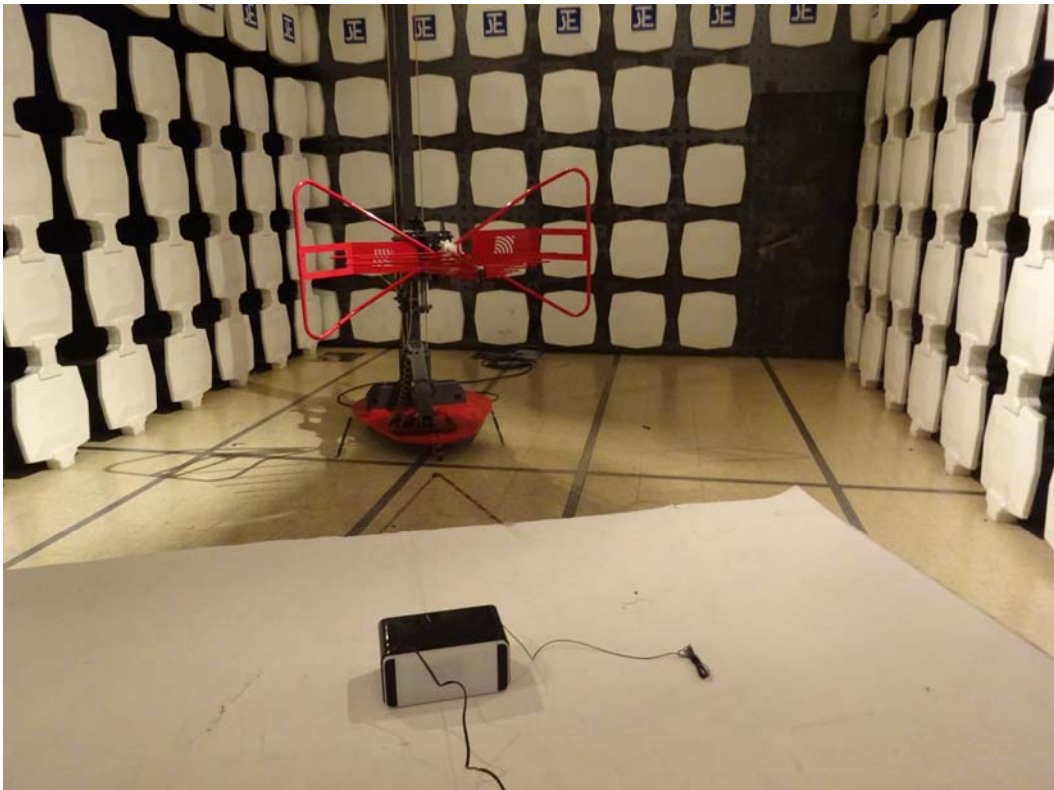

Test Photo

FCC ID: 2ALCVER100401

Measurement of Radiated Emission Test Set Up

Measurement of Radiated Emission Test Set Up

Measurement of Radiated Emission Test Set Up

Measurement of Conducted Emission Test Set Up