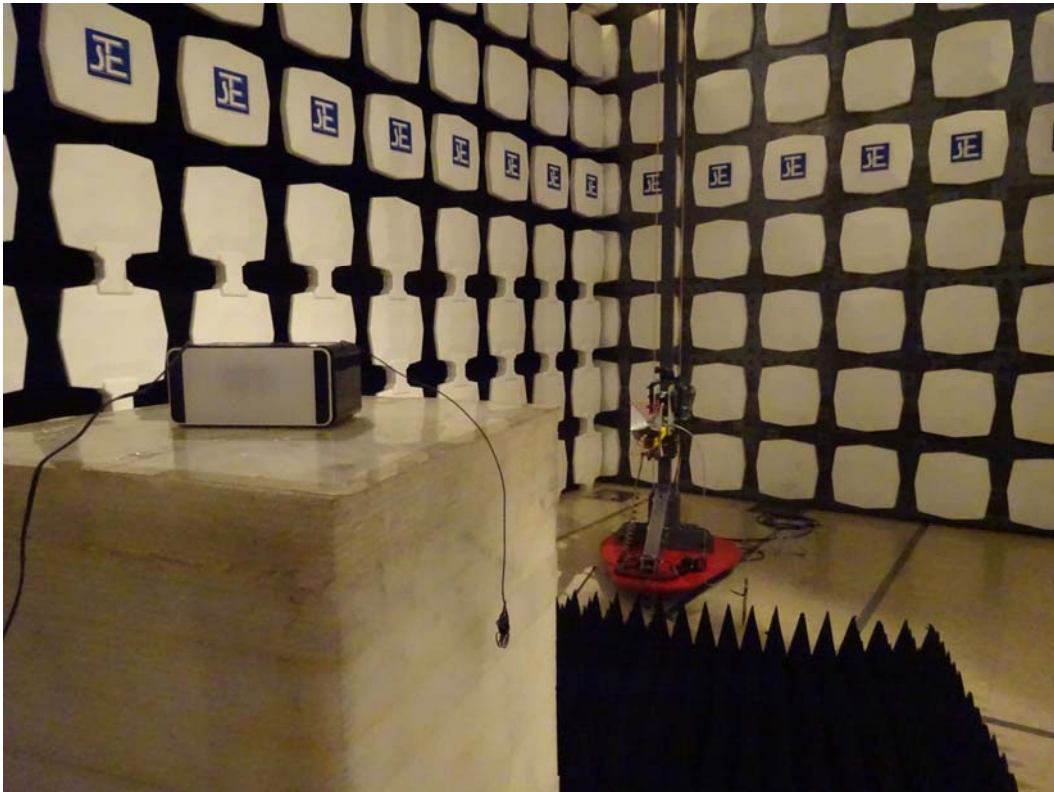

Test Photo

FCC ID: 2ALCVER100401

Measurement of Radiated Emission Test Set Up

Measurement of Radiated Emission Test Set Up

Measurement of Radiated Emission Test Set Up

Measurement of Conducted Emission Test Set Up