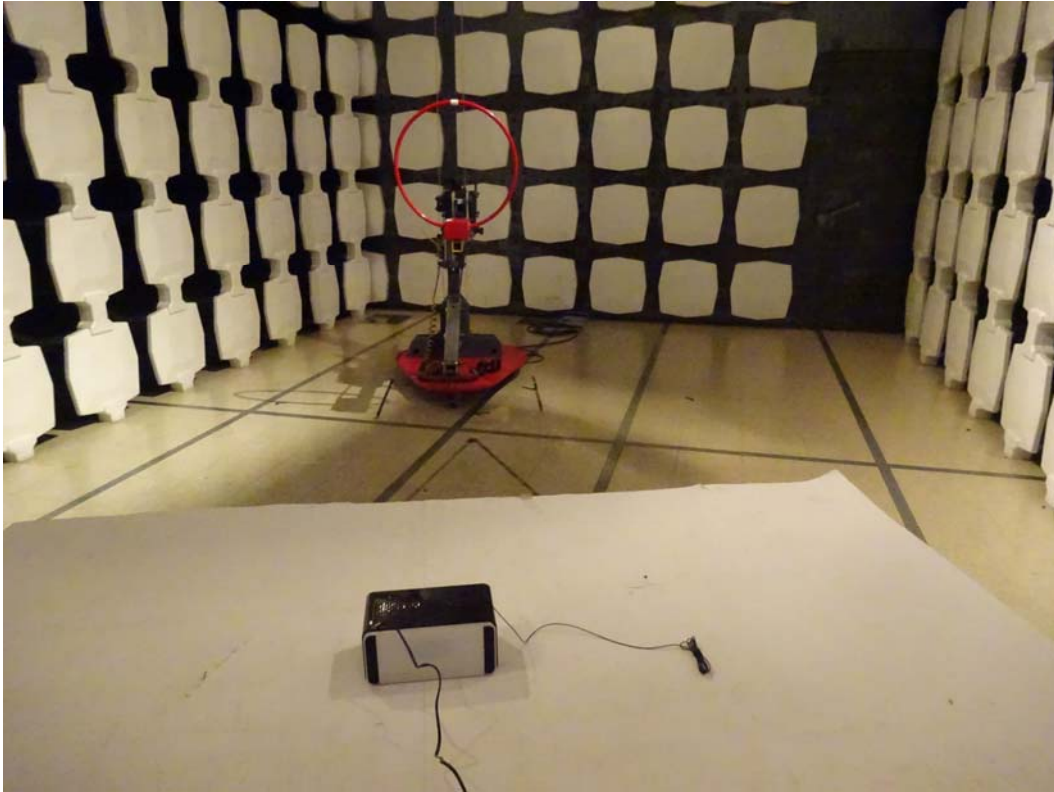

Test Photo

FCC ID: 2ALCVER100401

Measurement of Radiated Emission Test Set Up

Measurement of Radiated Emission Test Set Up

Measurement of Radiated Emission Test Set Up

Measurement of Conducted Emission Test Set Up