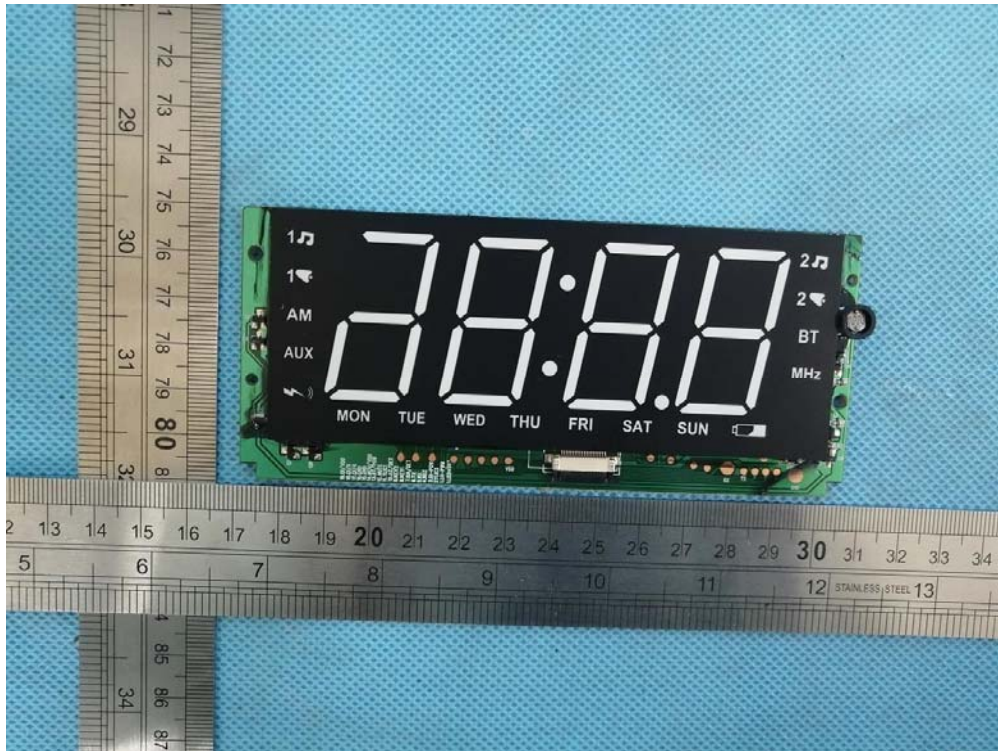

Internal Photo

FCC ID: 2ALCVER100401

Inside View of The Product

Inner Circuit Top View

Inner Circuit Bottom View

Inner Circuit Top View

Inner Circuit Top View

Inner Circuit Bottom View