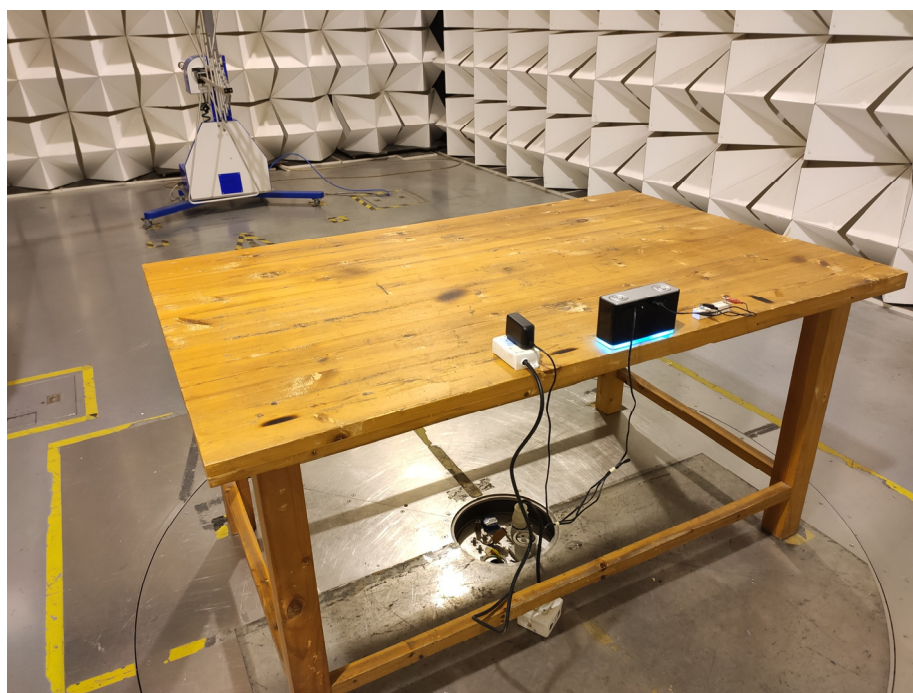

Reference No.: WTS19S08057115W

From 30 MHz to 1GHz