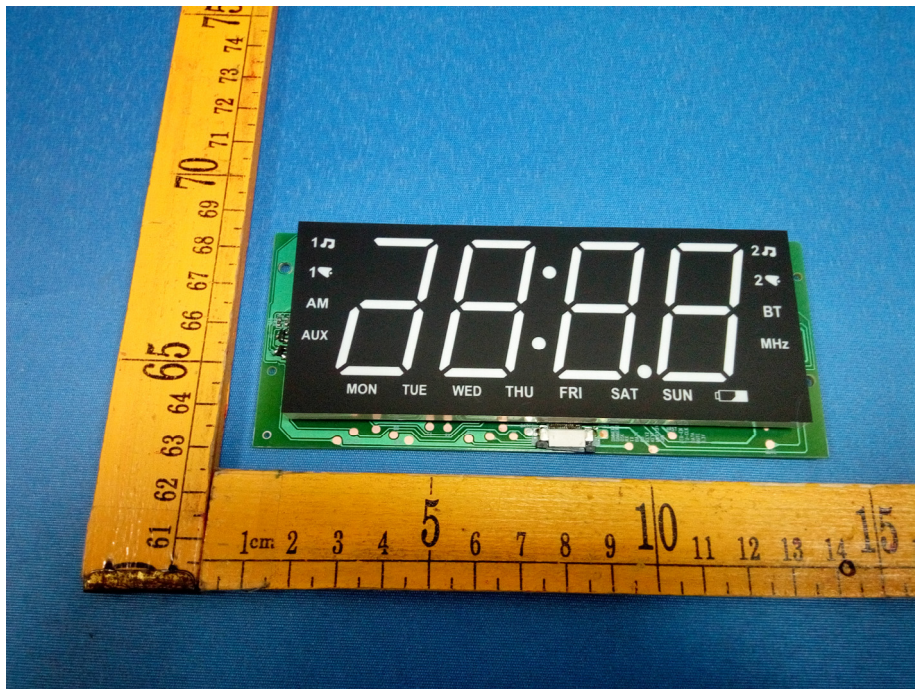

**Model ER100301 -Internal Photos**

Reference No.: WTS17S0271779E