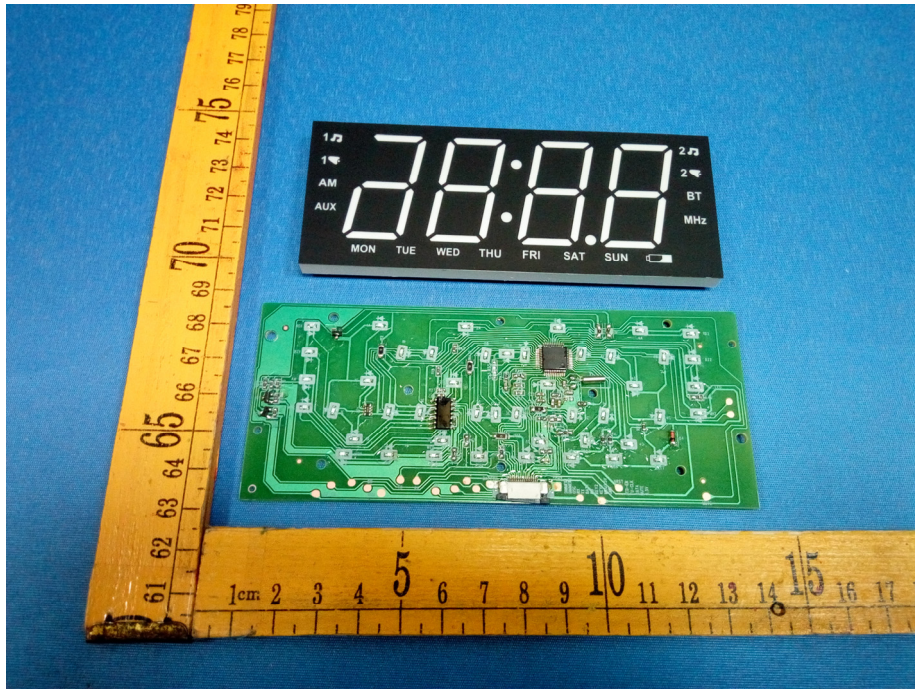

**Model ER100301 -Internal Photos**

Reference No.: WTS17S0271779E