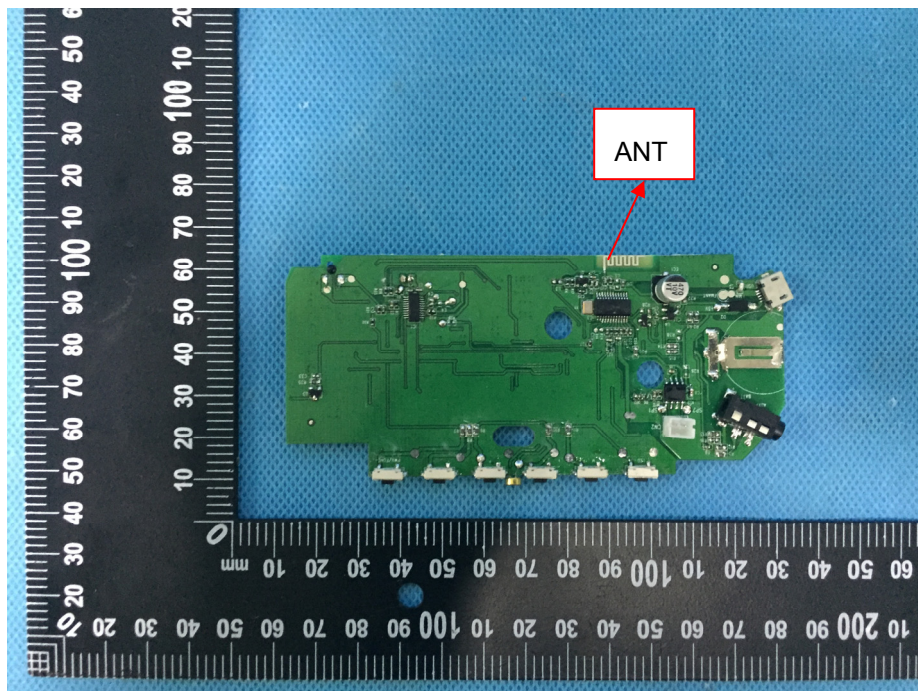

Reference No.: WTS19S09067414W

### Model ER100210 - Internal Photos

Reference No.: WTS19S09067414W

Reference No.: WTS19S09067414W

Reference No.: WTS19S09067414W