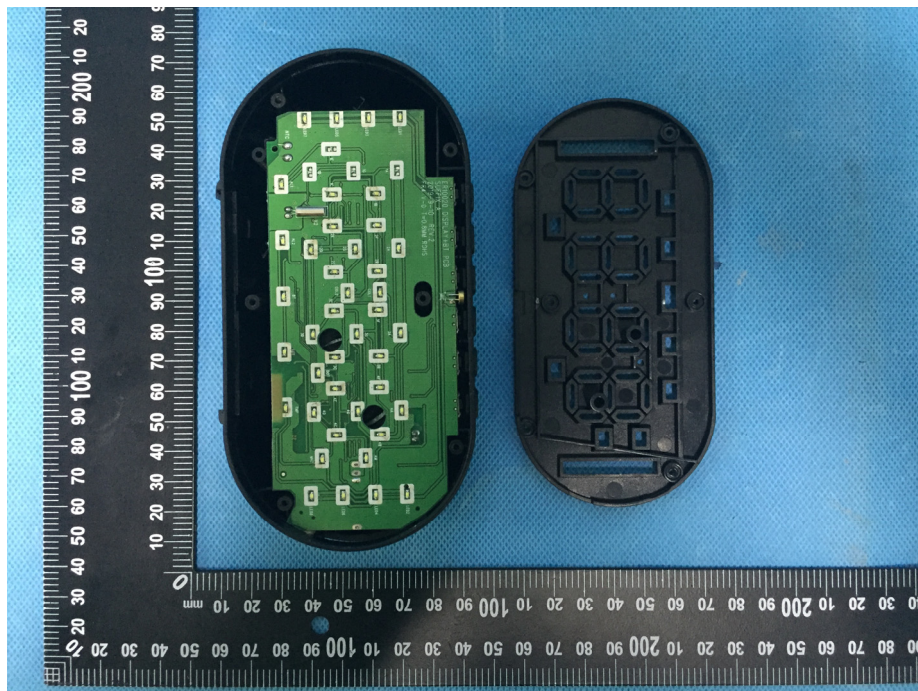

Reference No.: WTS19S09067414W

### Model ER100210 - Internal Photos

Reference No.: WTS19S09067414W

Reference No.: WTS19S09067414W

Reference No.: WTS19S09067414W