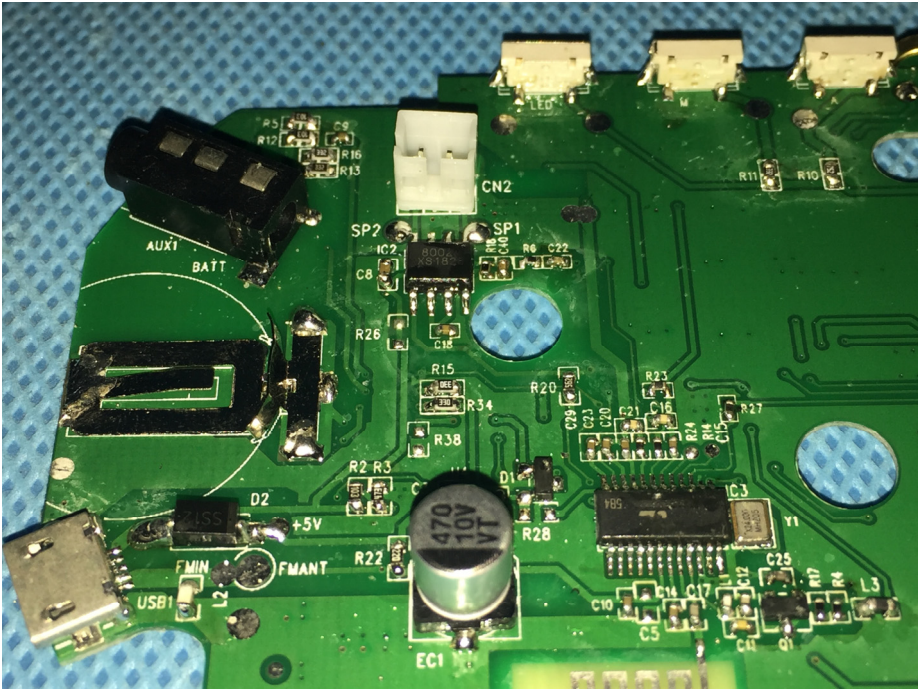

Reference No.: WTS19S09067414W

### Model ER100210 - Internal Photos

Reference No.: WTS19S09067414W

Reference No.: WTS19S09067414W

Reference No.: WTS19S09067414W