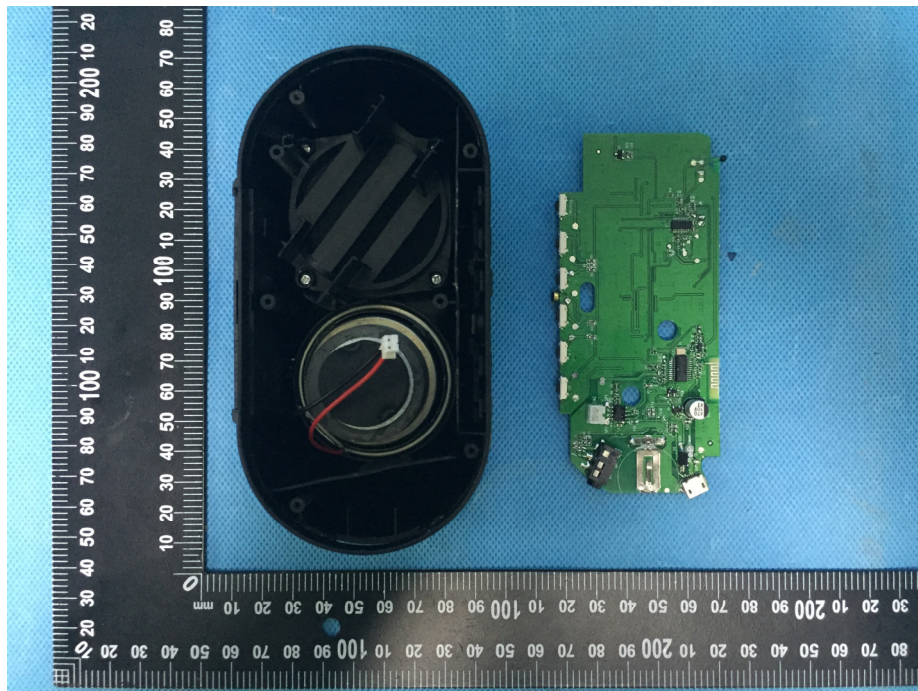

Reference No.: WTS19S09067414W

### Model ER100210 - Internal Photos

Reference No.: WTS19S09067414W

Reference No.: WTS19S09067414W

Reference No.: WTS19S09067414W