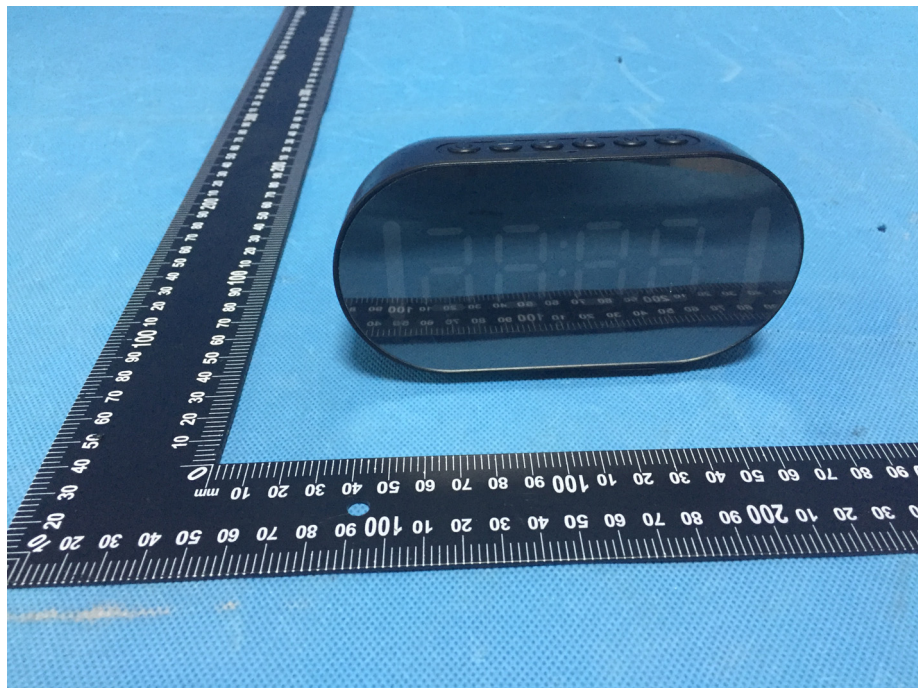

Reference No.: WTS19S09067414W

## Model ER100210 - External Photos

Reference No.: WTS19S09067414W

Reference No.: WTS19S09067414W

Reference No.: WTS19S09067414W

Reference No.: WTS19S09067414W