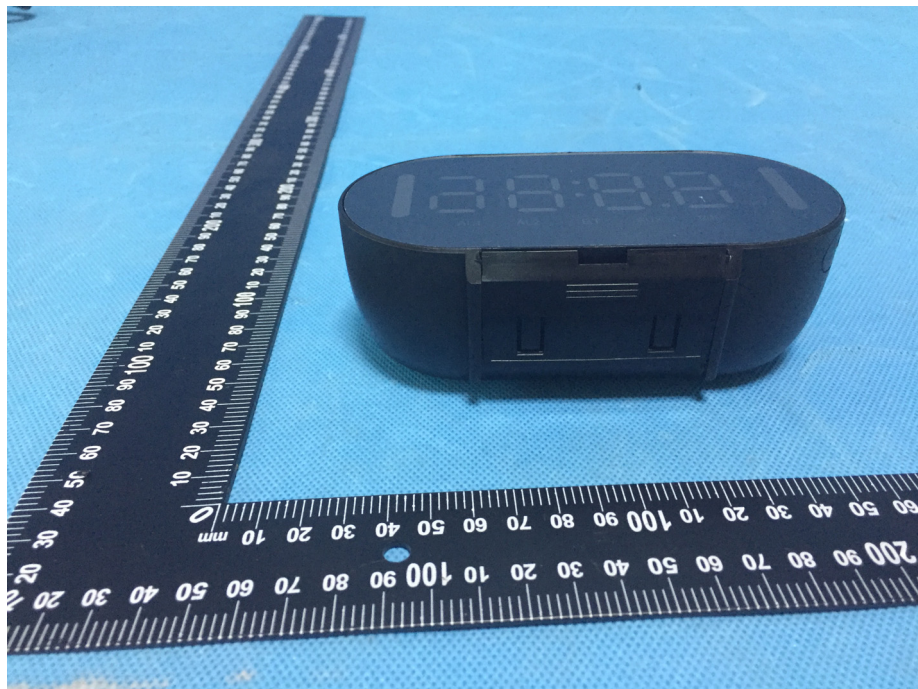

Reference No.: WTS19S09067414W

## Model ER100210 - External Photos

Reference No.: WTS19S09067414W

Reference No.: WTS19S09067414W

Reference No.: WTS19S09067414W

Reference No.: WTS19S09067414W