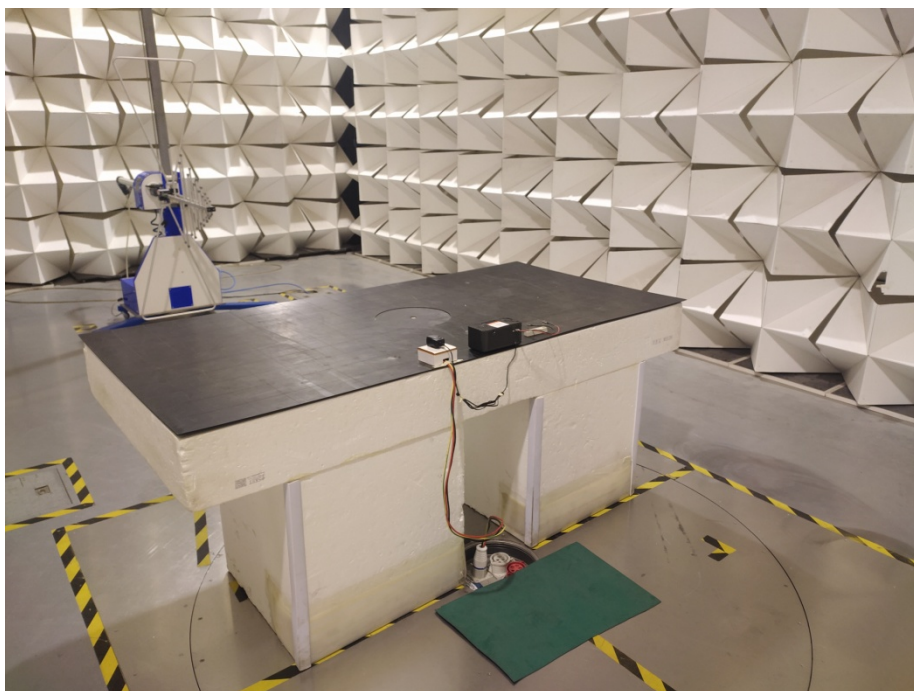

## Appendix- ER100201 FCC ID: 2ALCVER100201-Test Setup Photos

### Photograph-Conducted Emissions Test Setup Photos

### Photograph – Radiation Spurious Emission Test Setup Photos

From 30 MHz to 1GHz

Above 1GHz