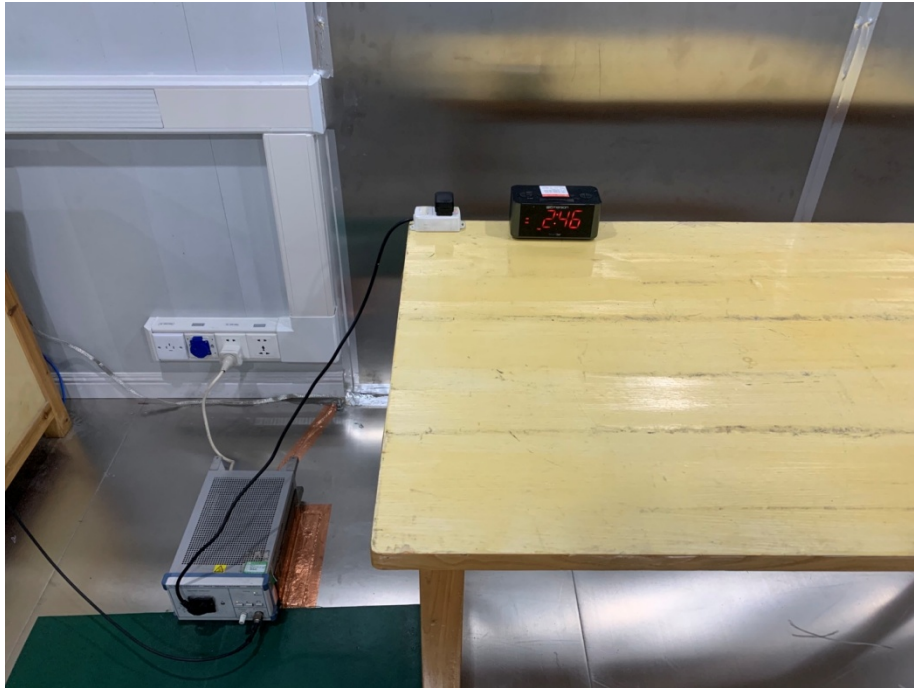

## Appendix- ER100201 FCC ID: 2ALCVER100201-Test Setup Photos

### Photograph-Conducted Emissions Test Setup Photos

### Photograph – Radiation Spurious Emission Test Setup Photos

From 30 MHz to 1GHz

Above 1GHz