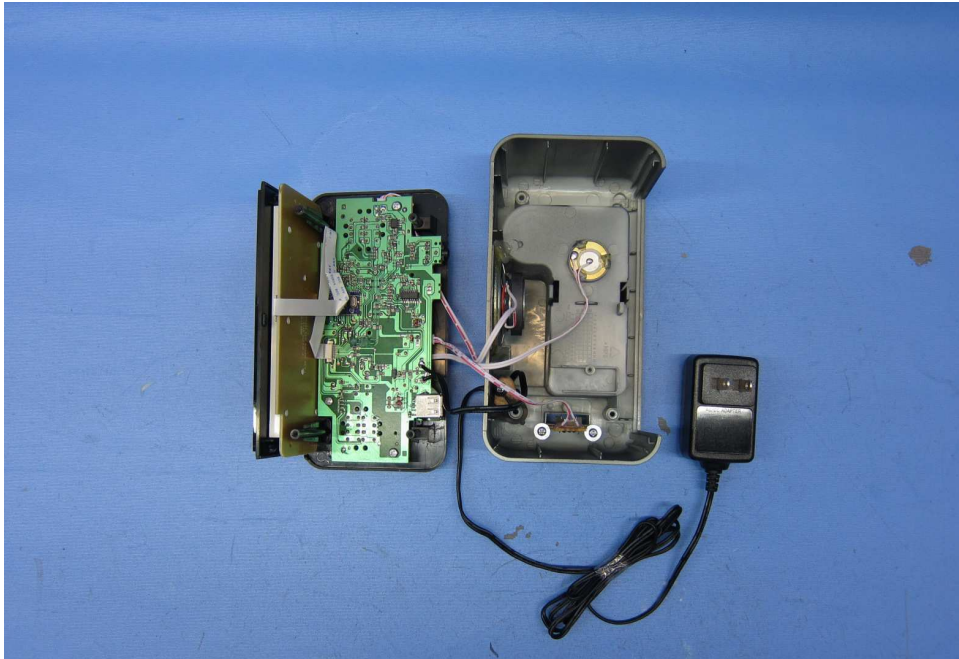

INTERTEK TESTING SERVICE

Report No.: 17040366HKG-001

Equipment Photographs

(Internal)

INTERTEK TESTING SERVICE

Report No.: 17040366HKG-001

Equipment Photographs

(Internal)