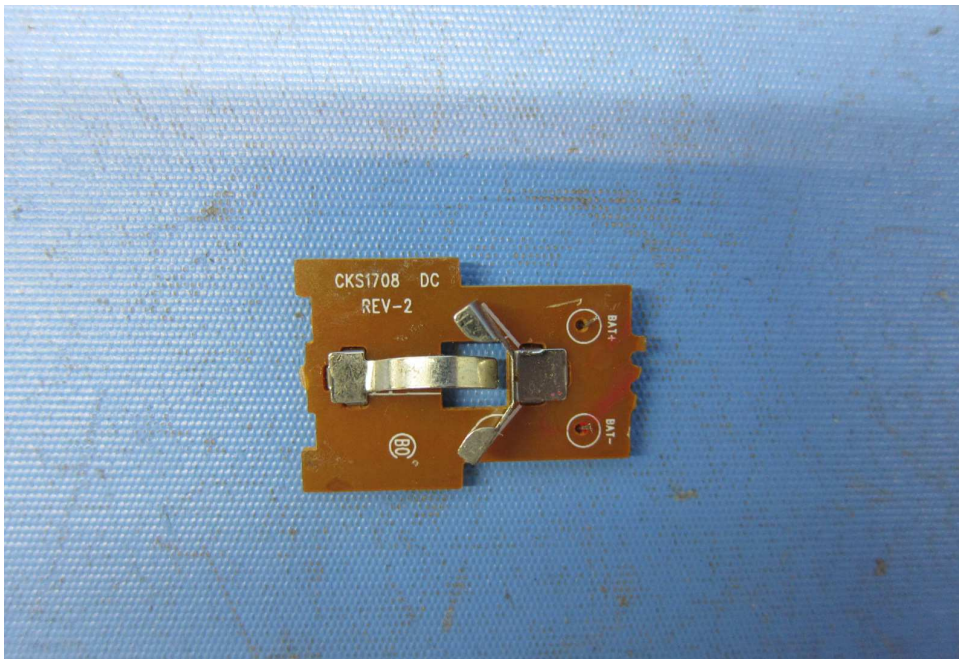

INTERTEK TESTING SERVICE

Report No.: 17040366HKG-001

Equipment Photographs

(Internal)