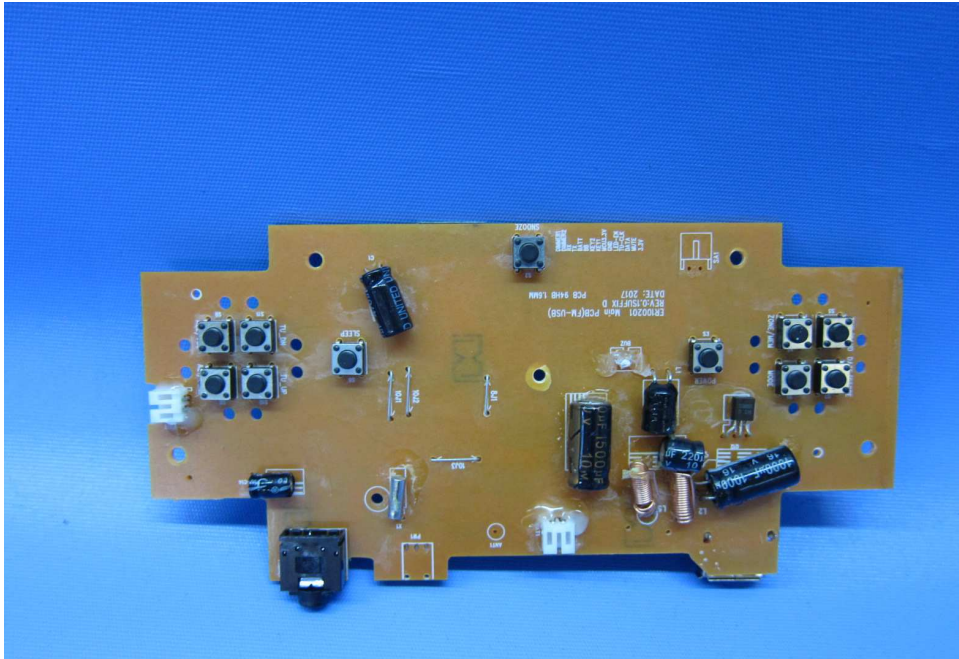

INTERTEK TESTING SERVICE

Report No.: 17040366HKG-001

Equipment Photographs

(Internal)

INTERTEK TESTING SERVICE

Report No.: 17040366HKG-001

Equipment Photographs

(Internal)