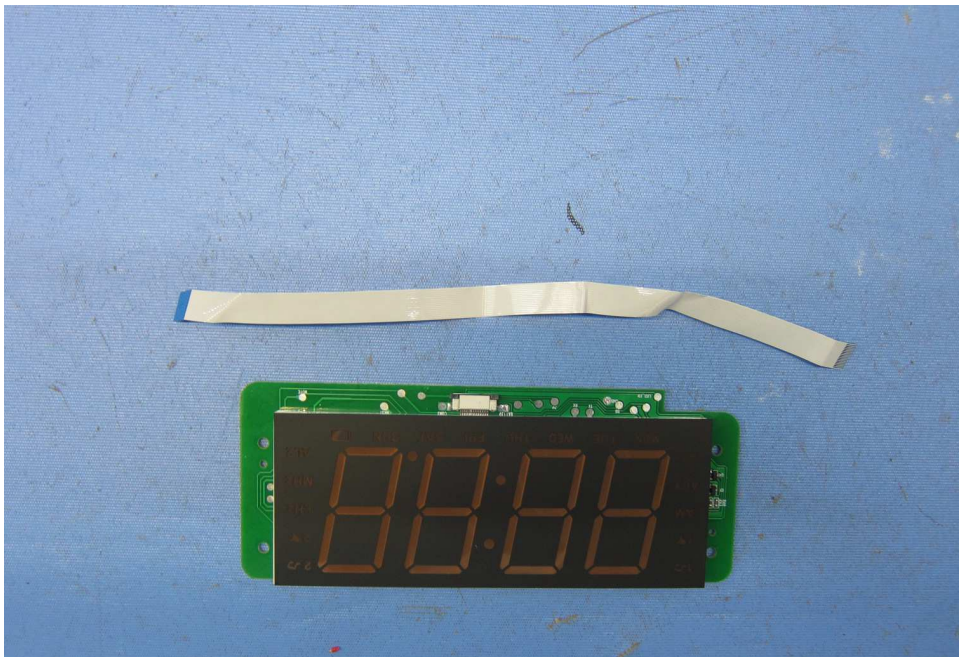

INTERTEK TESTING SERVICE

Report No.: 17040366HKG-001

Equipment Photographs

(Internal)

INTERTEK TESTING SERVICE

Report No.: 17040366HKG-001

Equipment Photographs

(Internal)