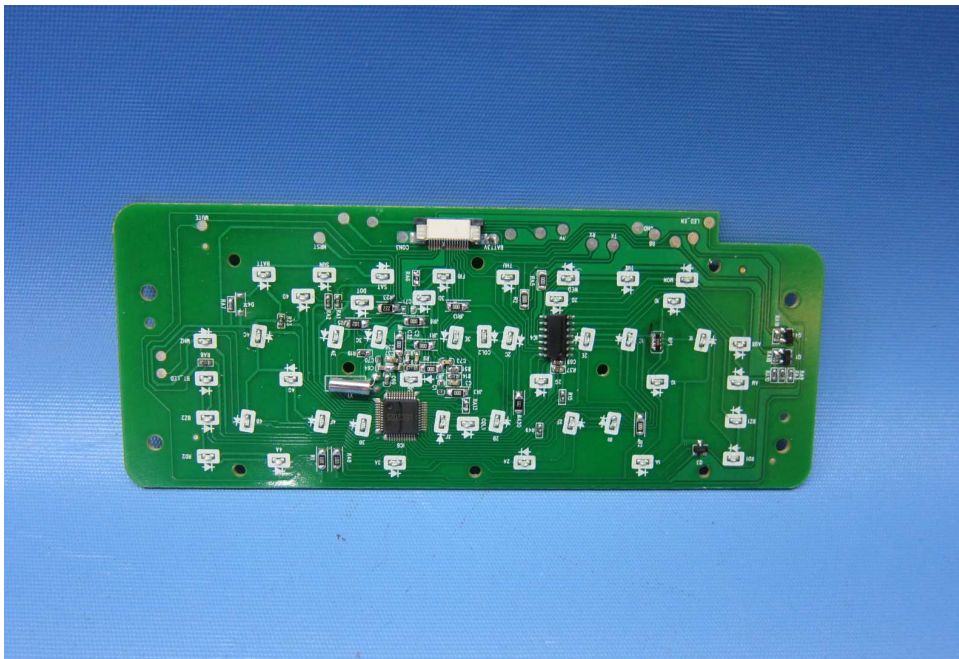

INTERTEK TESTING SERVICE

Report No.: 17040366HKG-001

Equipment Photographs

(Internal)

INTERTEK TESTING SERVICE

Report No.: 17040366HKG-001

Equipment Photographs

(Internal)