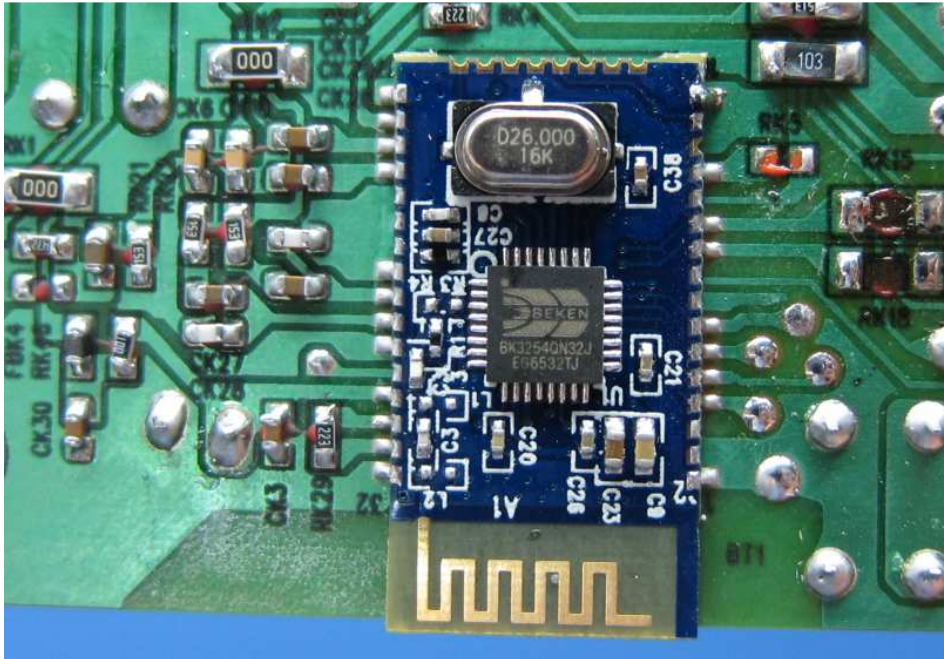

INTERTEK TESTING SERVICE

Report No.: 17040366HKG-001

Equipment Photographs

(Internal)

INTERTEK TESTING SERVICE

Report No.: 17040366HKG-001

Equipment Photographs

(Internal)