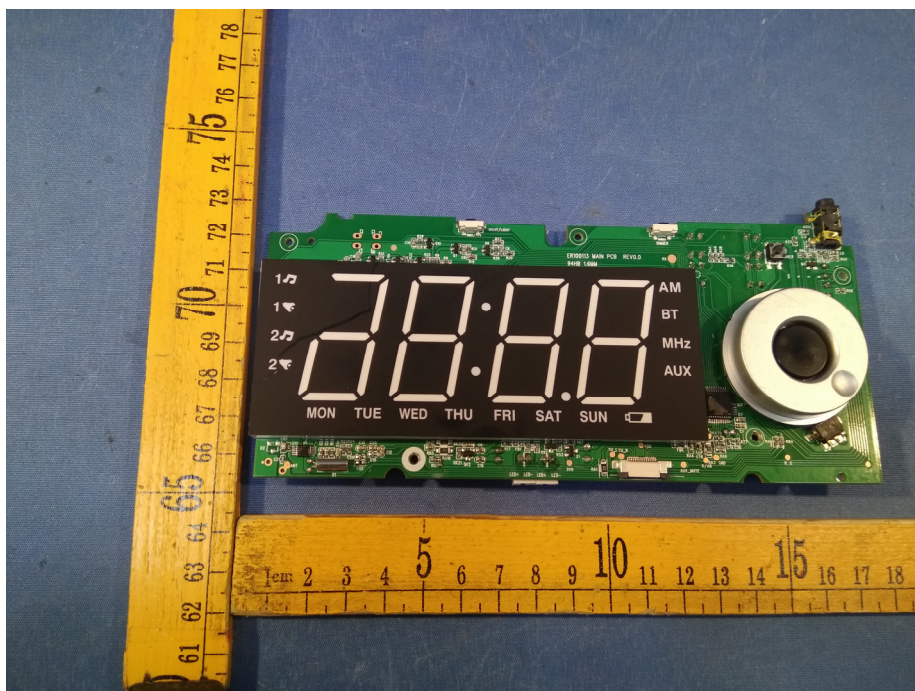

Reference No.: WTS18S05113397W

### Model ER100113 - Internal Photos

Reference No.: WTS18S05113397W

Reference No.: WTS18S05113397W

Reference No.: WTS18S05113397W

Reference No.: WTS18S05113397W

Reference No.: WTS18S05113397W

Reference No.: WTS18S05113397W