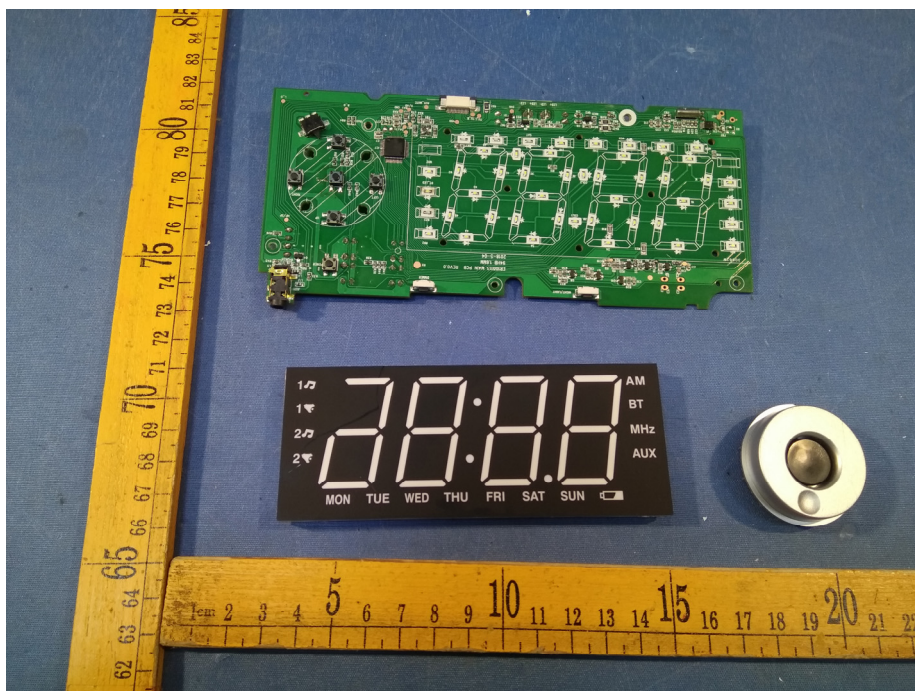

Reference No.: WTS18S05113397W

### Model ER100113 - Internal Photos

Reference No.: WTS18S05113397W

Reference No.: WTS18S05113397W

Reference No.: WTS18S05113397W

Reference No.: WTS18S05113397W

Reference No.: WTS18S05113397W

Reference No.: WTS18S05113397W