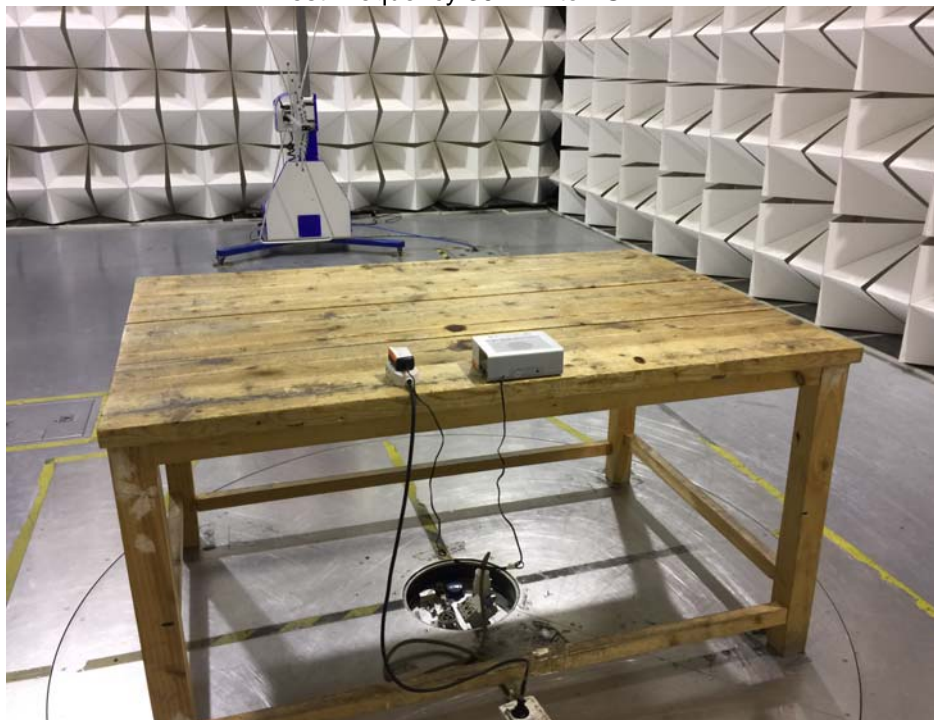

Model:ER100102

Photographs -Test Setup Photos

Photograph-Conducted Emissions Test Setup

Photograph-Radiated Emissions

Test Frequency 30MHz to 1GHz

Test Frequency Above 1GHz