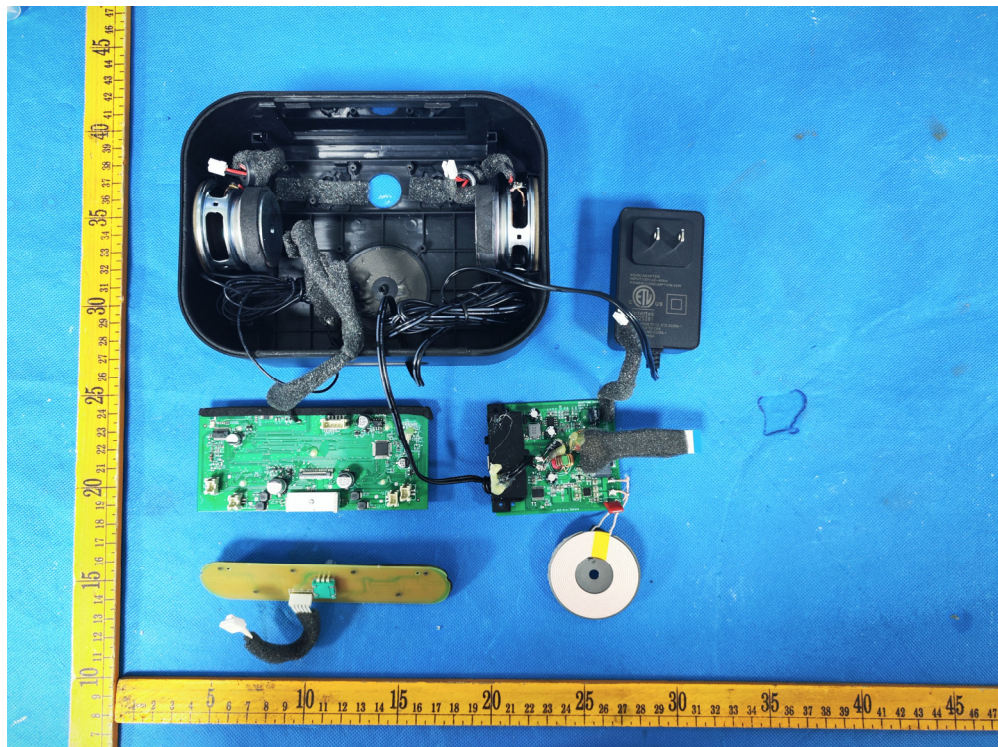

Appendix- CKSW7708M-Photos

2.2. EUT – Internal View Model CKSW7708M FCC ID: 2ALCVCKSW7708M

Appendix- CKSW7708M-Photos

Appendix- CKSW7708M-Photos

Appendix- CKSW7708M-Photos