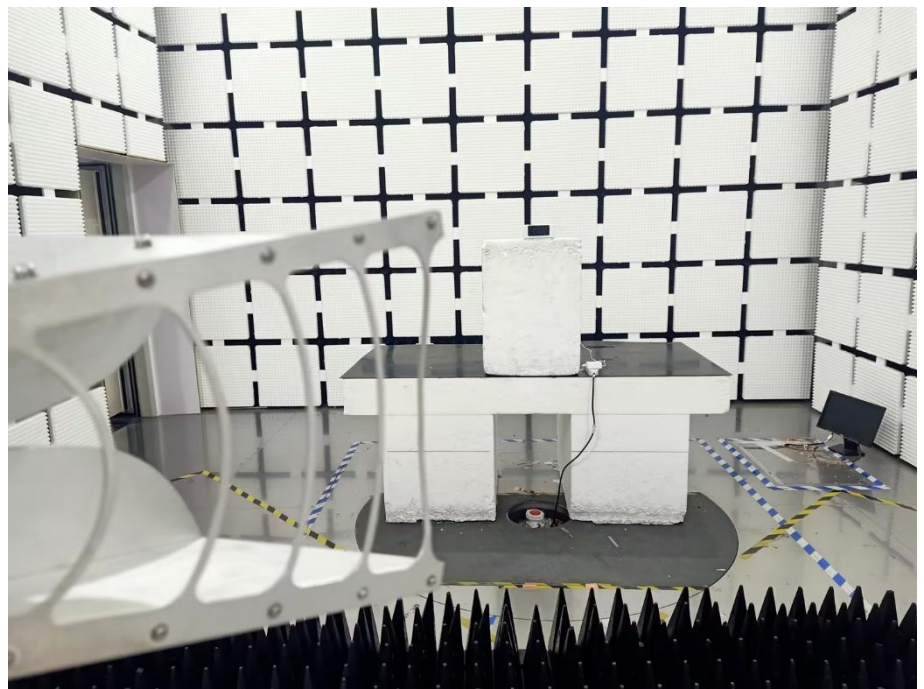

EXHIBIT 4 - TEST SETUP PHOTOGRAPHS

Conducted Emission Test Setup

Radiation Emission Test Setup (Below 30MHz)

Radiation Emission Test Setup (30MHz to 1GHz)

Radiation Emission Test Setup (1GHz to 18GHz)

**Radiation Emission Test
Setup (Above 18GHz)**