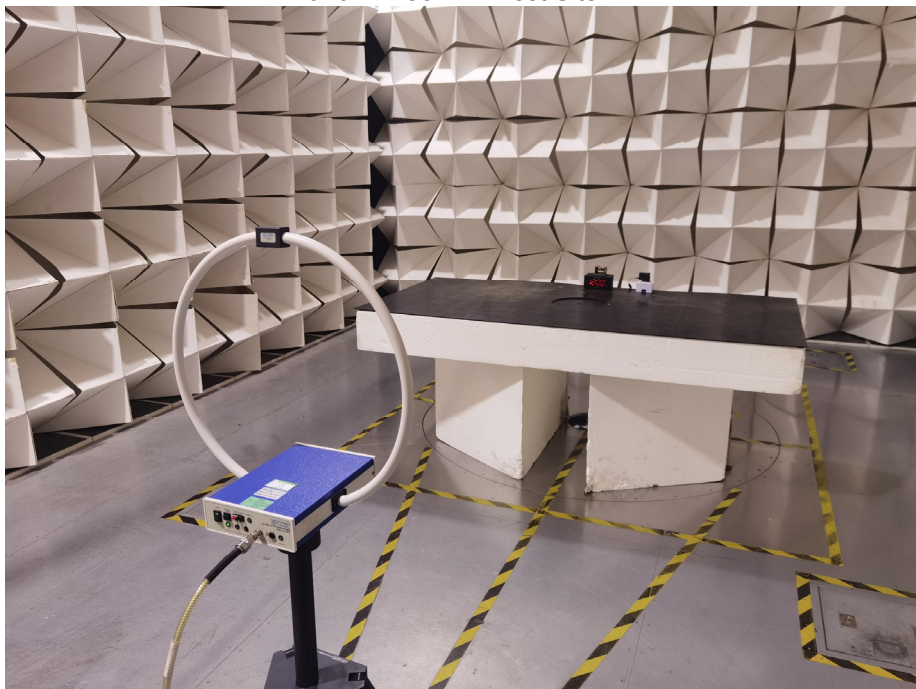

### 1. Test Setup photos Model CKSW0555 FCC ID: 2ALCVCKSW0555

#### 1.1 Photograph – Conducted Emission Test Setup

For Conducted Emission Test Site 2#

#### 1.2 Photograph – Radiated Emissions

For 9kHz-30MHz Test Site 2#