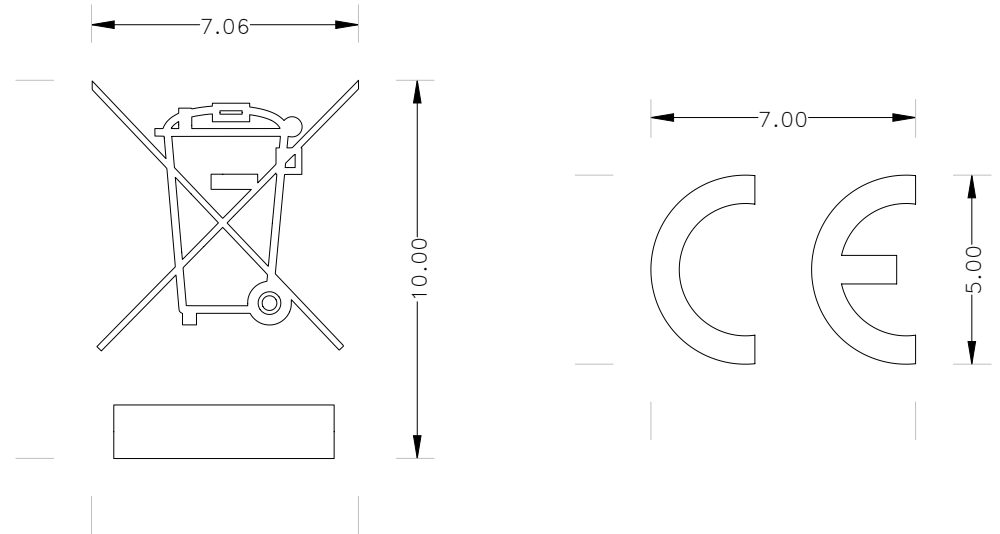

# TRANSMITTER

ALL DIMENSION ARE IN mm

FONTS=ARIAL REGULAR  
HEIGHT=1.8mm