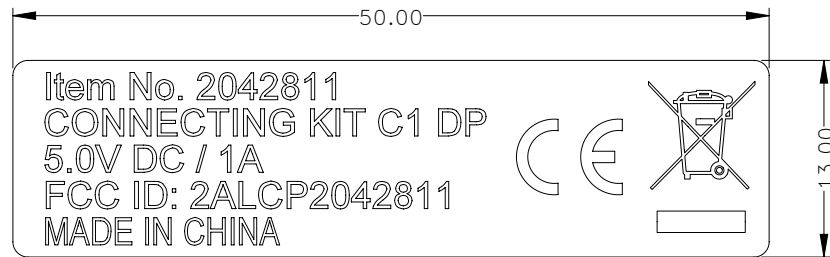

# TRANSMITTER

ALL DIMENSION ARE IN mm

FONTS=ARIAL REGULAR  
HEIGHT=1.8mm