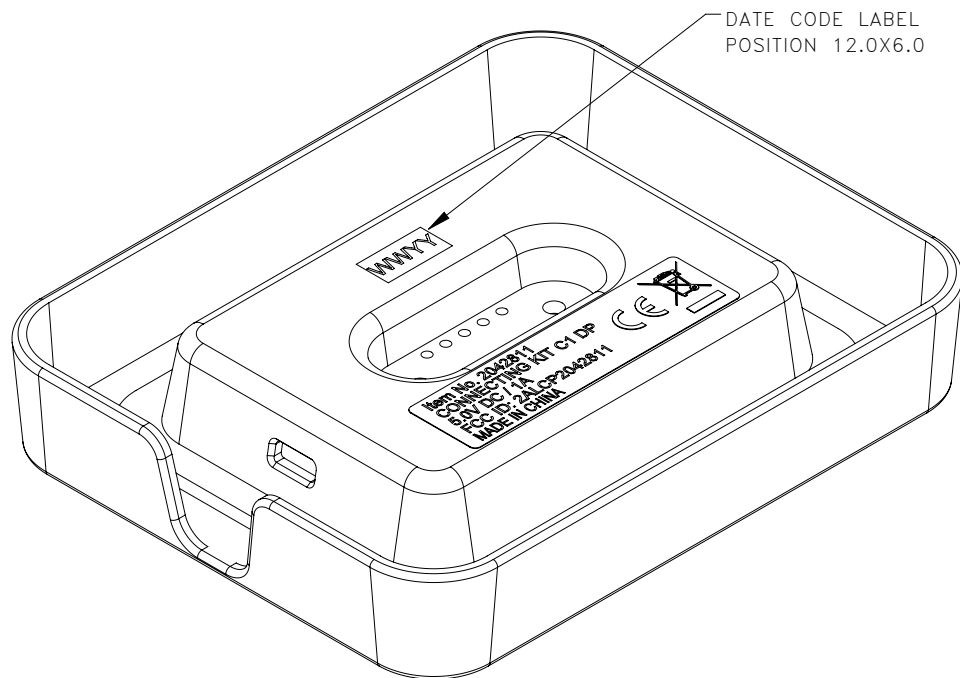

# TRANSMITTER

ALL DIMENSION ARE IN mm

FONTS=ARIAL REGULAR  
HEIGHT=1.8mm