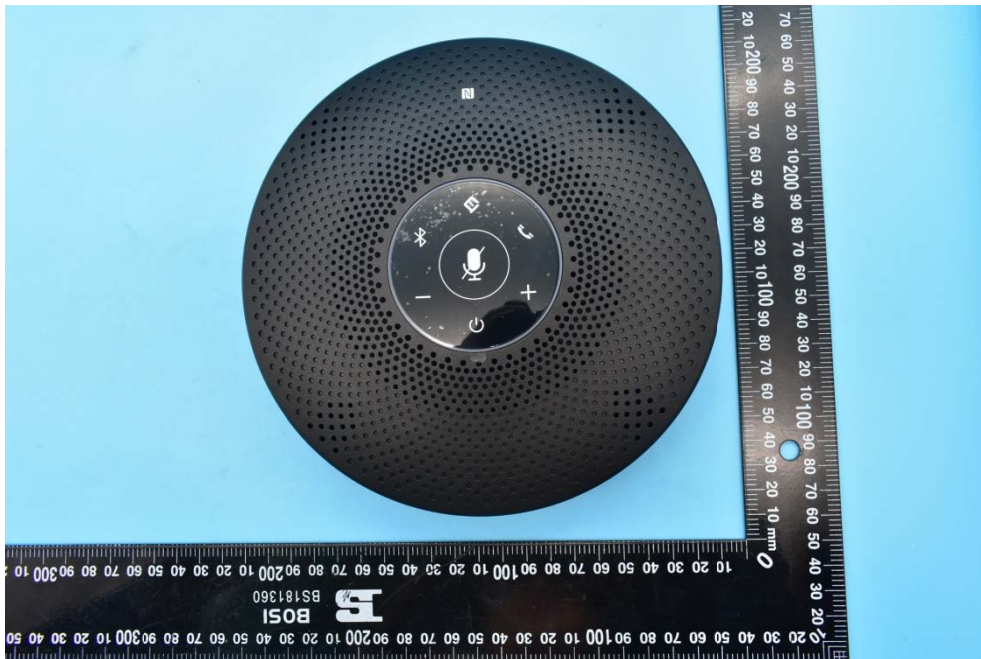

Model No:OfficeCore M2 Max, OfficeCore M2 Max 330, OfficeCore M2 Max 260
FCC ID:2ALCN-M2MAX
IC:23496-M2MAX

External Photos

1. EUT front view

2. EUT rear view

3. EUT left side view

4. EUT right side view

5. EUT top view

6. EUT bottom view