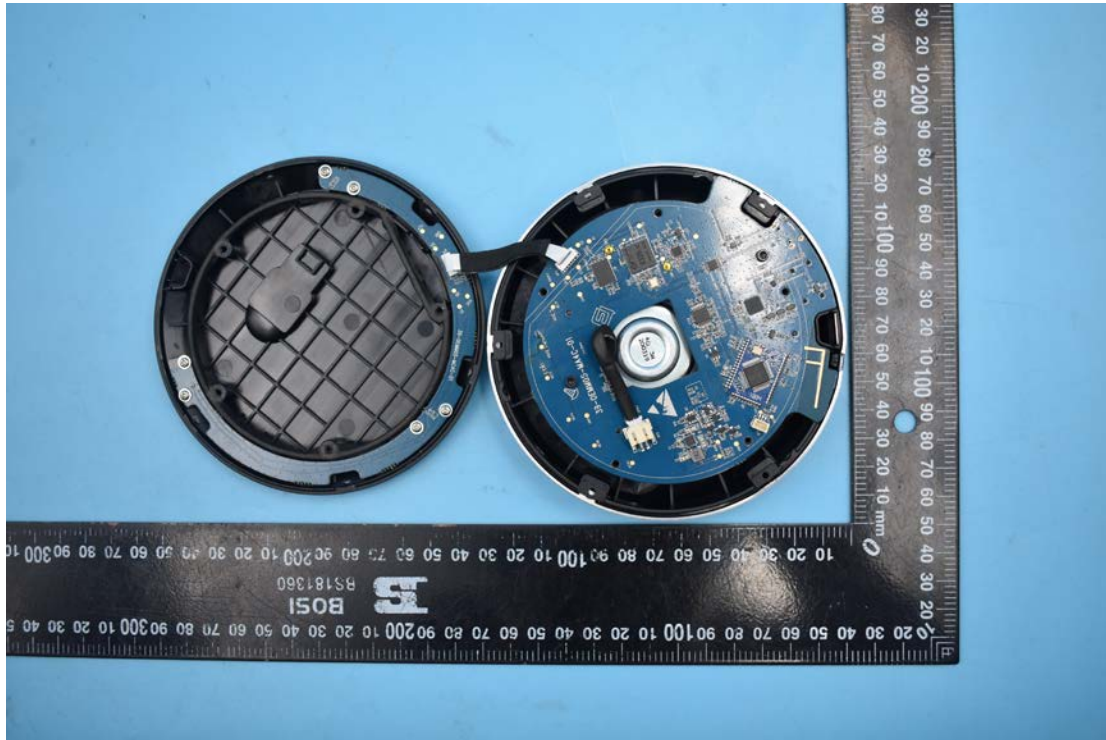

FCC ID:2ALCN-LN and IC:23496-EMTLUNA

Internal Photos

1. EUT uncover view

2. Antenna view