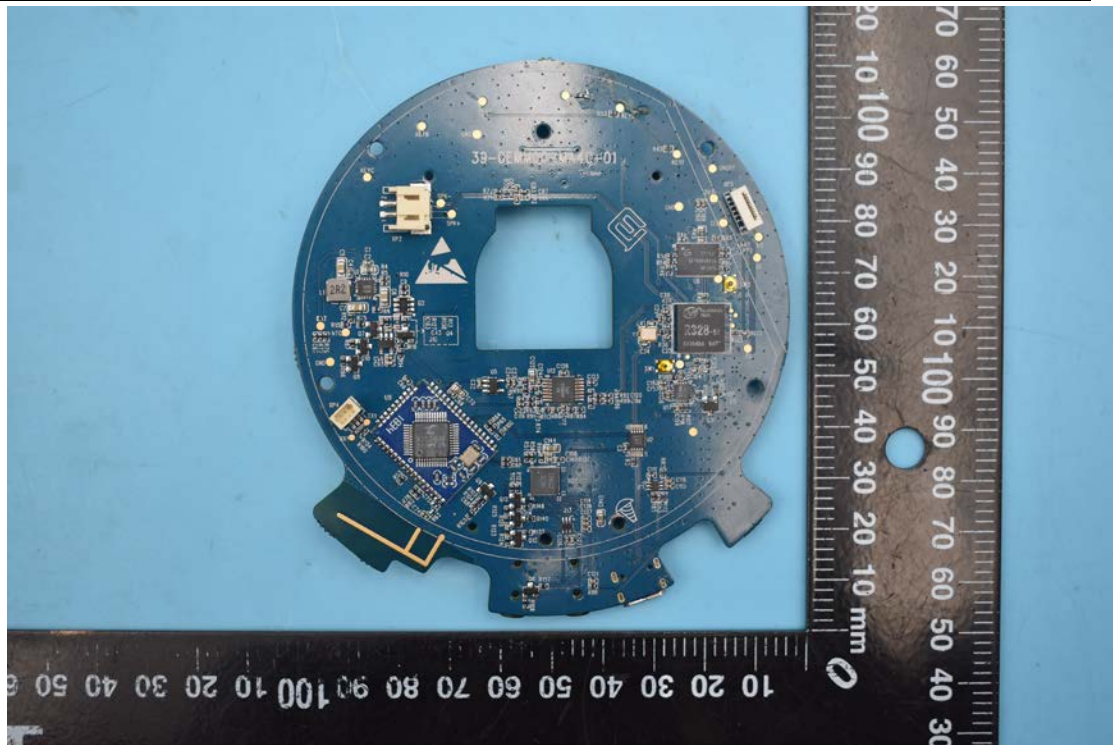

FCC ID:2ALCN-LN and IC:23496-EMTLUNA

Internal Photos

1. EUT uncover view

2. Antenna view