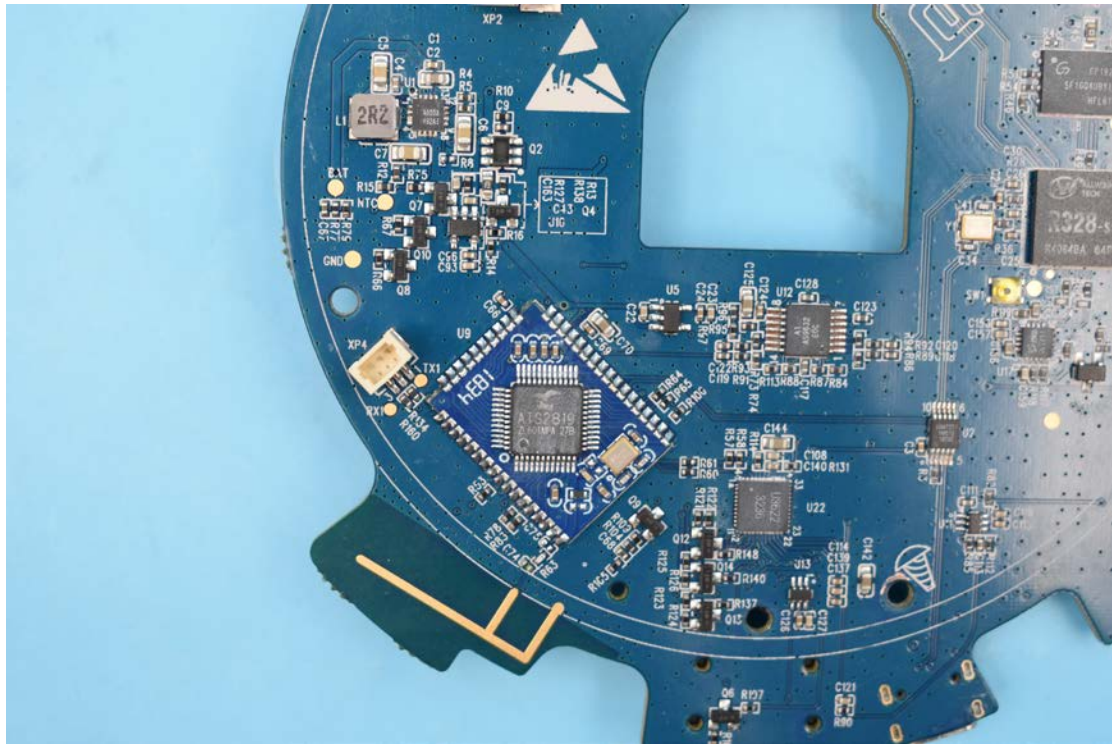

FCC ID:2ALCN-LN and IC:23496-EMTLUNA

Internal Photos

1. EUT uncover view

2. Antenna view