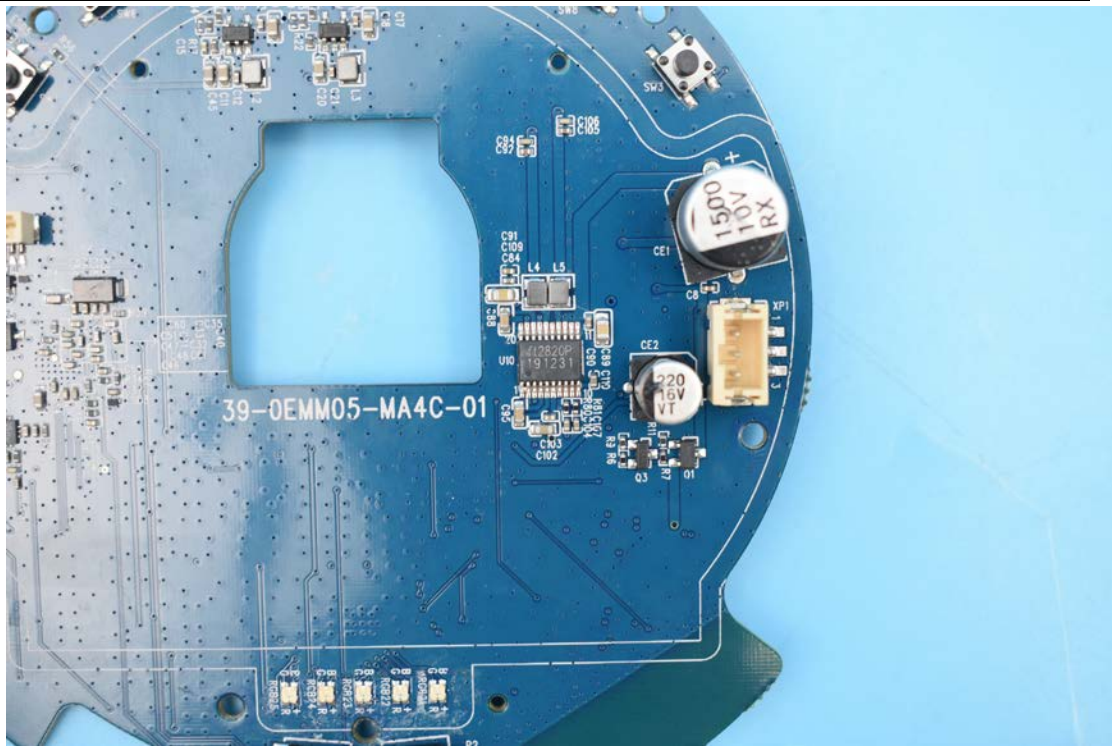

FCC ID:2ALCN-LN and IC:23496-EMTLUNA

Internal Photos

1. EUT uncover view

2. Antenna view