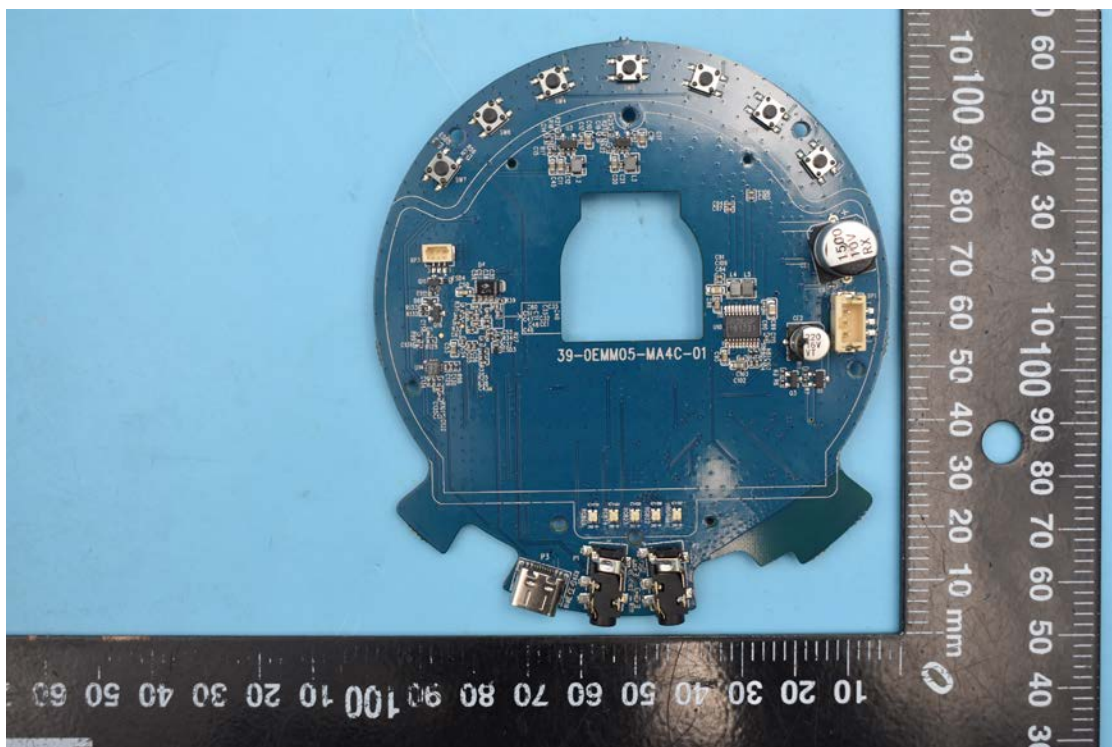

FCC ID:2ALCN-LN and IC:23496-EMTLUNA

Internal Photos

1. EUT uncover view

2. Antenna view