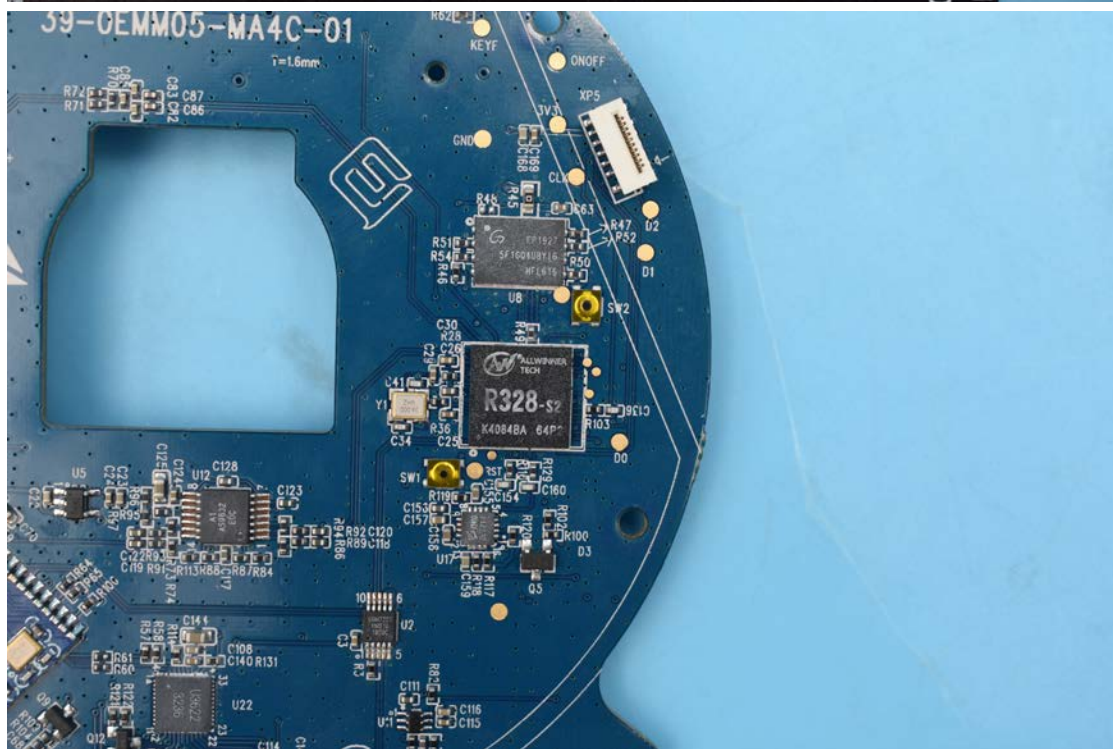

FCC ID:2ALCN-LN and IC:23496-EMTLUNA

Internal Photos

1. EUT uncover view

2. Antenna view