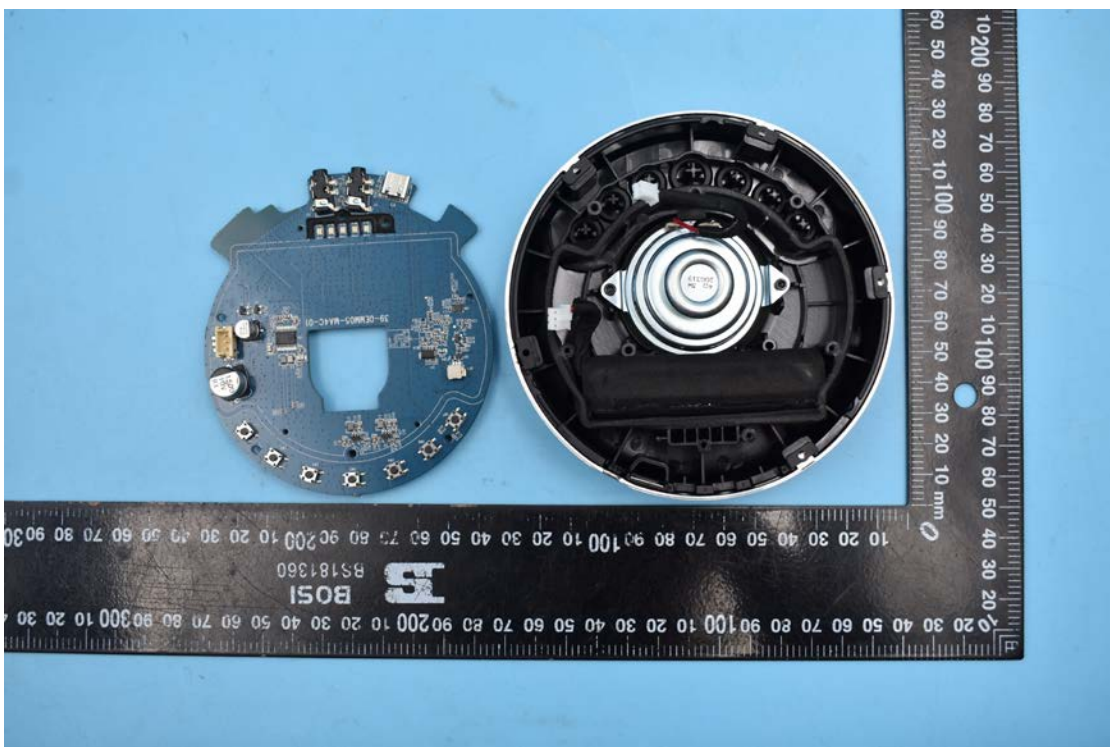

FCC ID:2ALCN-LN and IC:23496-EMTLUNA

Internal Photos

1. EUT uncover view

2. Antenna view