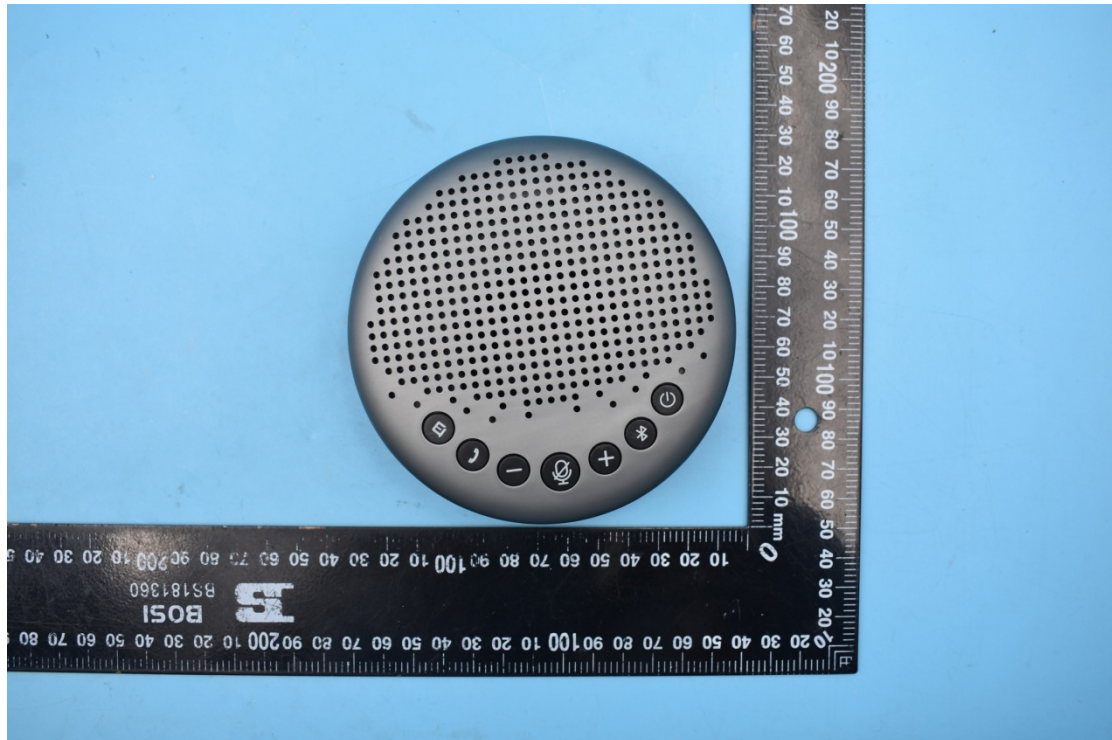

FCC ID:2ALCN-LN and IC:23496-EMTLUNA

External Photos

1. EUT front view

2. EUT rear view

3. EUT left side view

4. EUT right side view

5. EUT top view

6. EUT bottom view

7. Ports supported by this device

8. Accessories