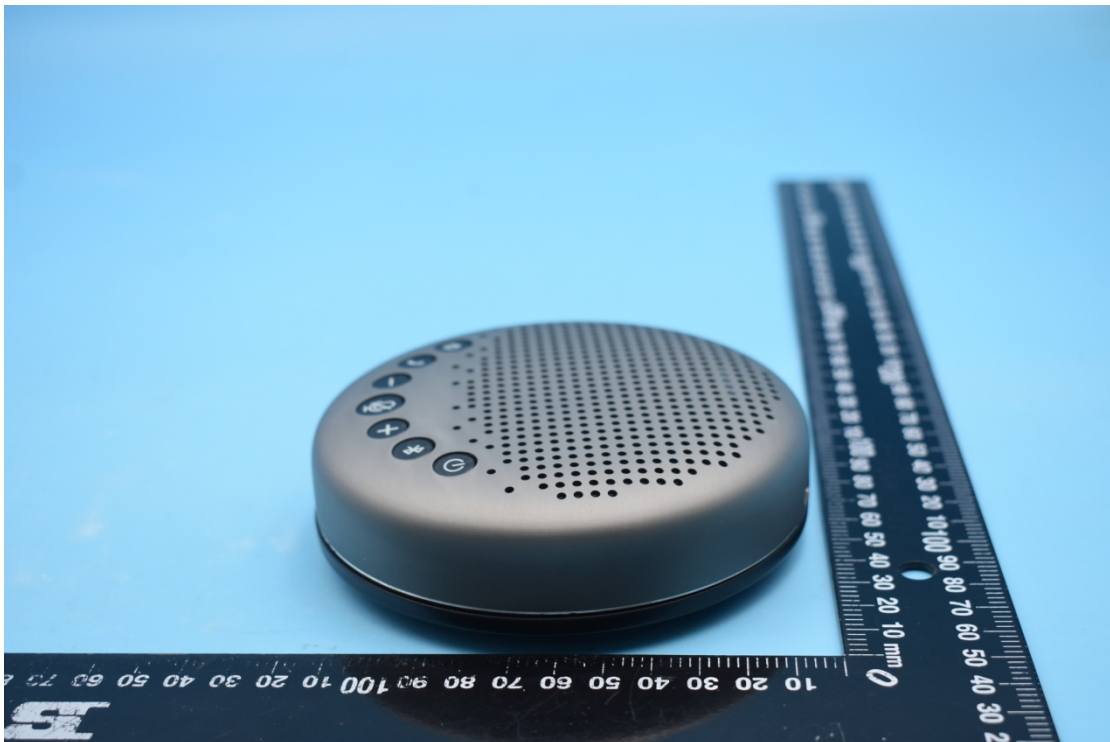

FCC ID:2ALCN-LN and IC:23496-EMTLUNA

External Photos

1. EUT front view

2. EUT rear view

3. EUT left side view

4. EUT right side view

5. EUT top view

6. EUT bottom view

7. Ports supported by this device

8. Accessories