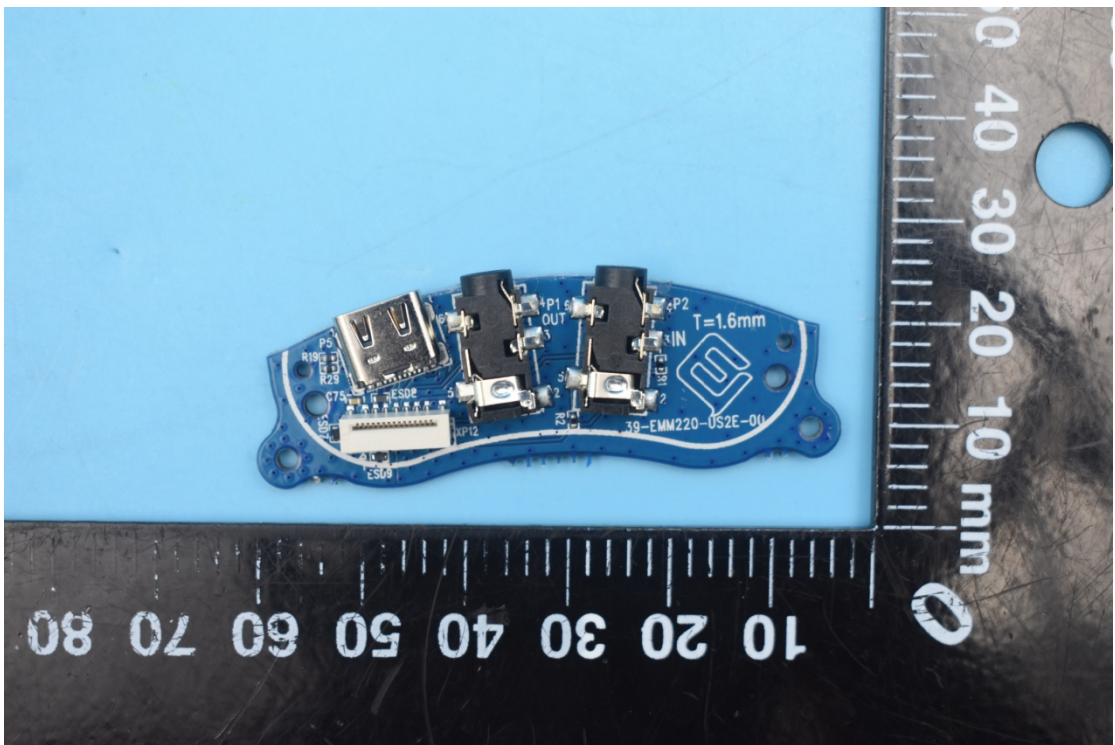

FCC ID:2ALCN-EMTM2 and IC:23496-EMTM2

Internal Photos

1. EUT uncover view

2. Antenna view