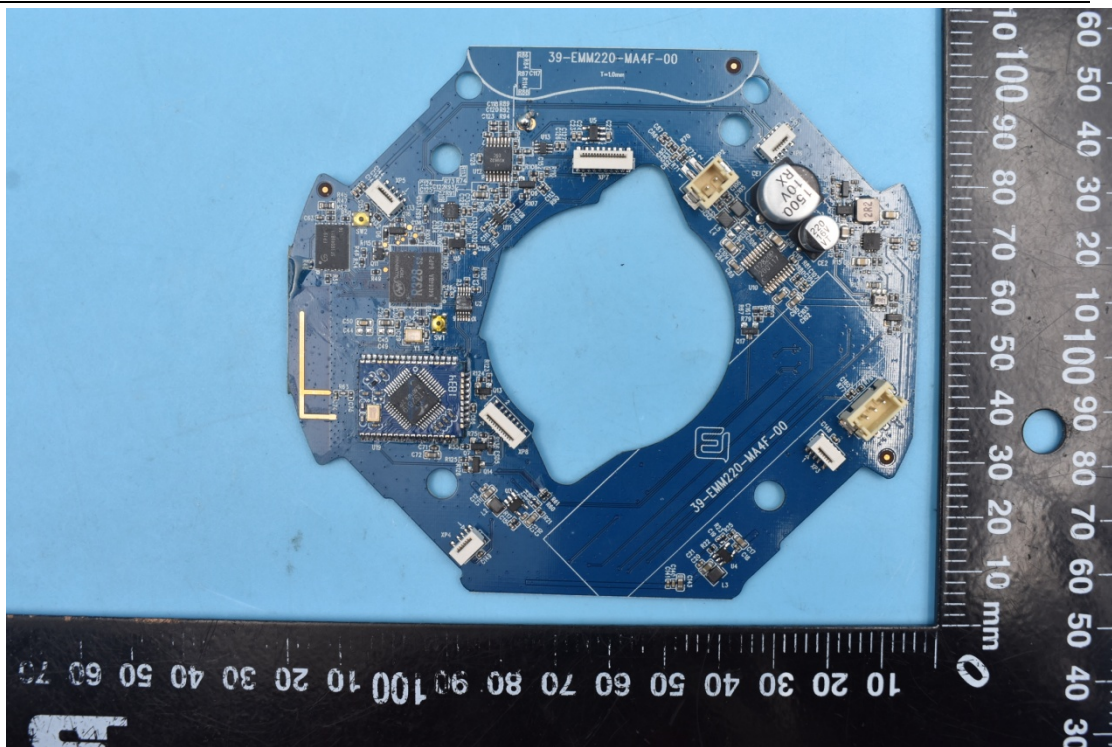

FCC ID:2ALCN-EMTM2 and IC:23496-EMTM2

Internal Photos

1. EUT uncover view

2. Antenna view