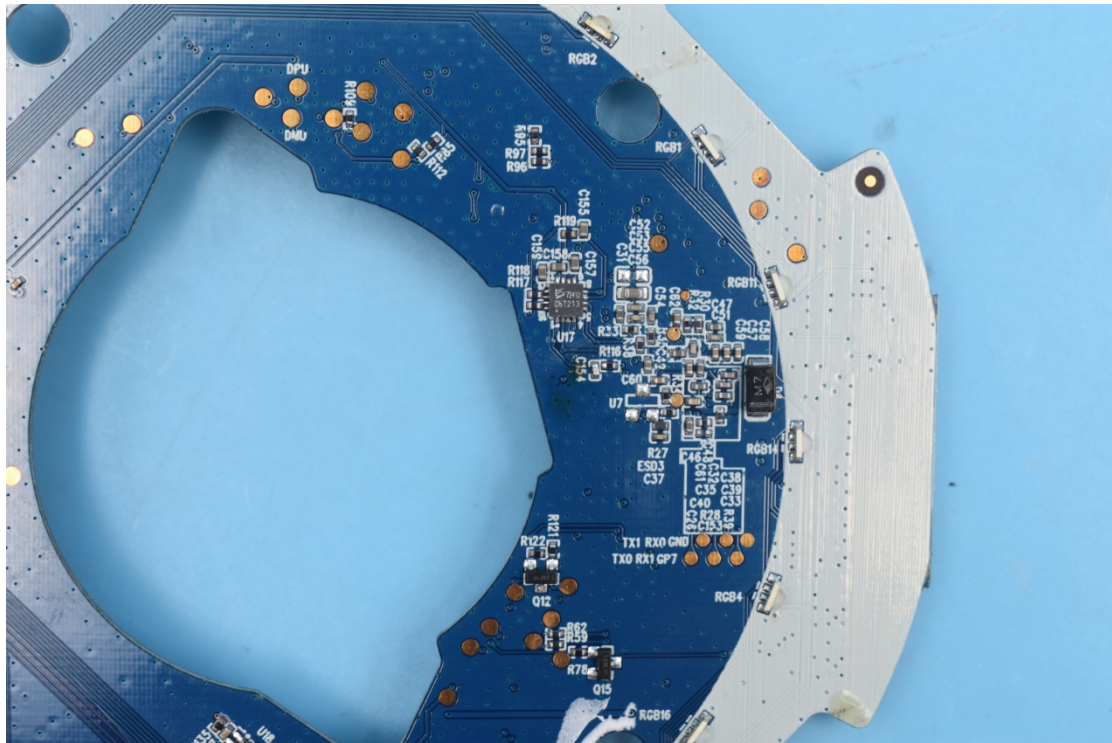

FCC ID:2ALCN-EMTM2 and IC:23496-EMTM2

Internal Photos

1. EUT uncover view

2. Antenna view