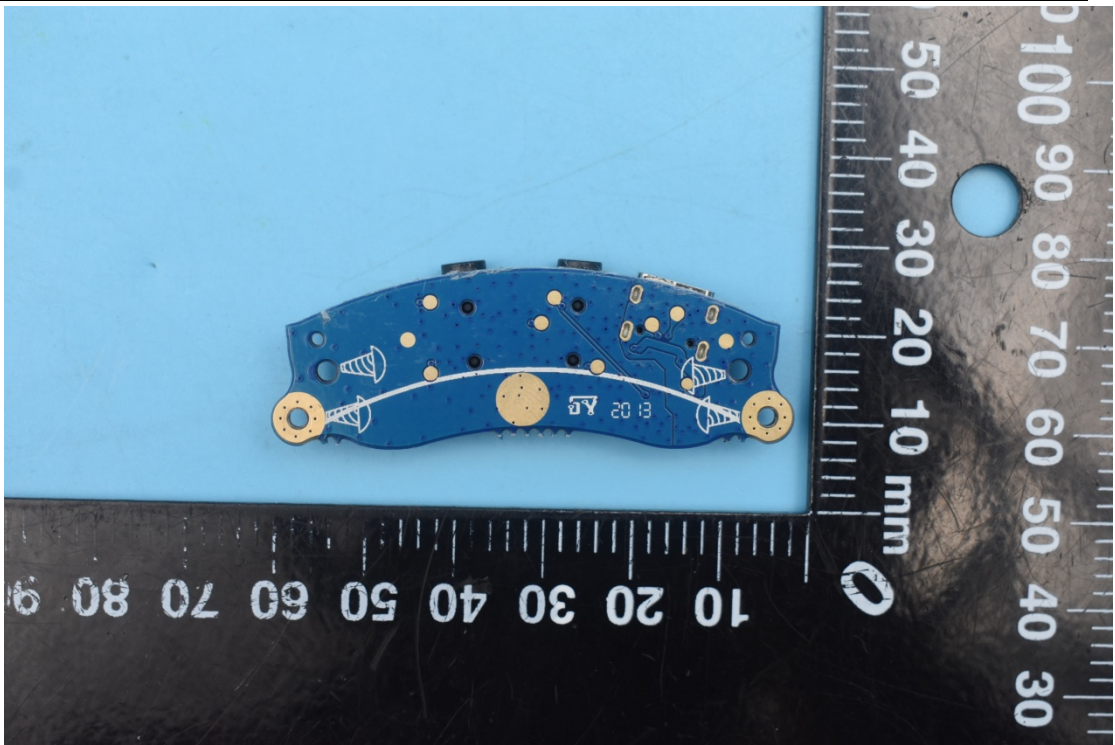

FCC ID:2ALCN-EMTM2 and IC:23496-EMTM2

Internal Photos

1. EUT uncover view

2. Antenna view