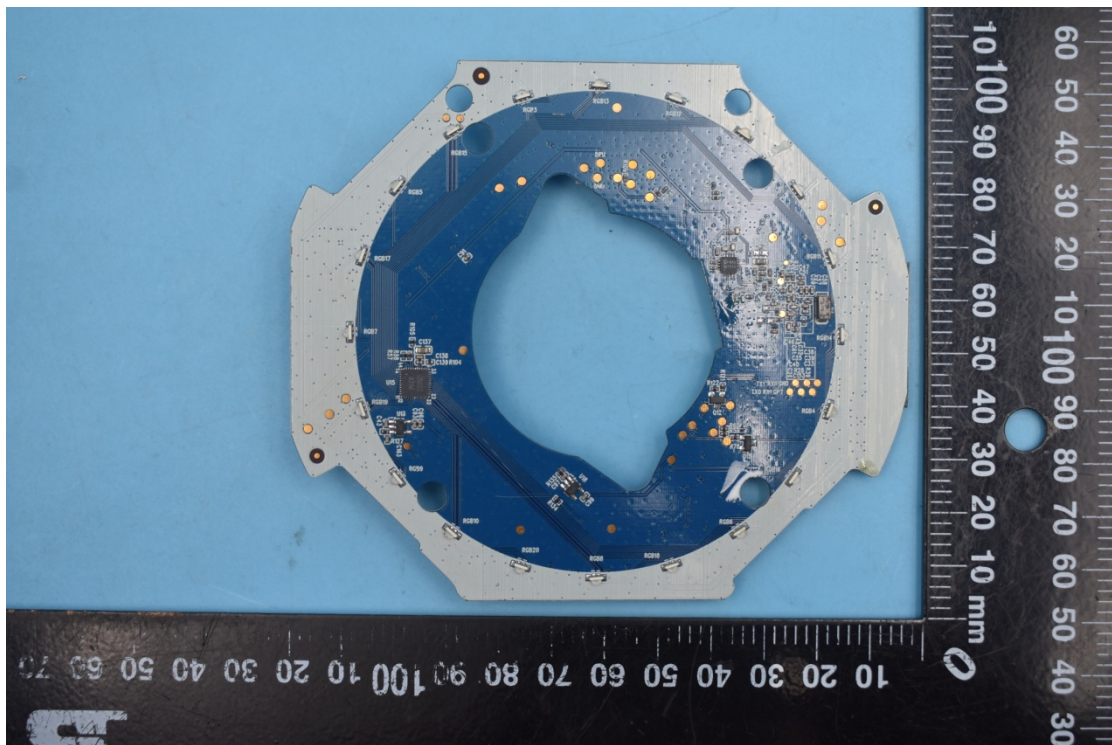

FCC ID:2ALCN-EMTM2 and IC:23496-EMTM2

Internal Photos

1. EUT uncover view

2. Antenna view