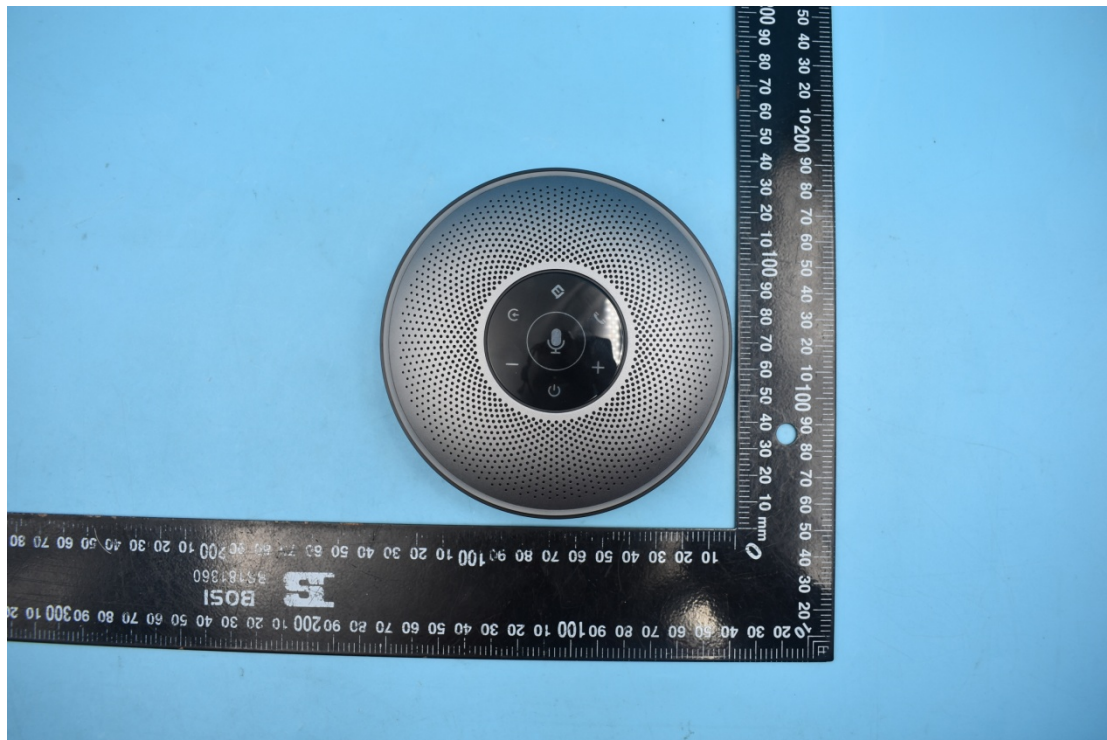

FCC ID:2ALCN-EMTM2 and IC:23496-EMTM2

External Photos

1. EUT front view

2. EUT rear view

3. EUT left side view

4. EUT right side view

5. EUT top view

6. EUT bottom view

7. Ports supported by this device

8. Accessories