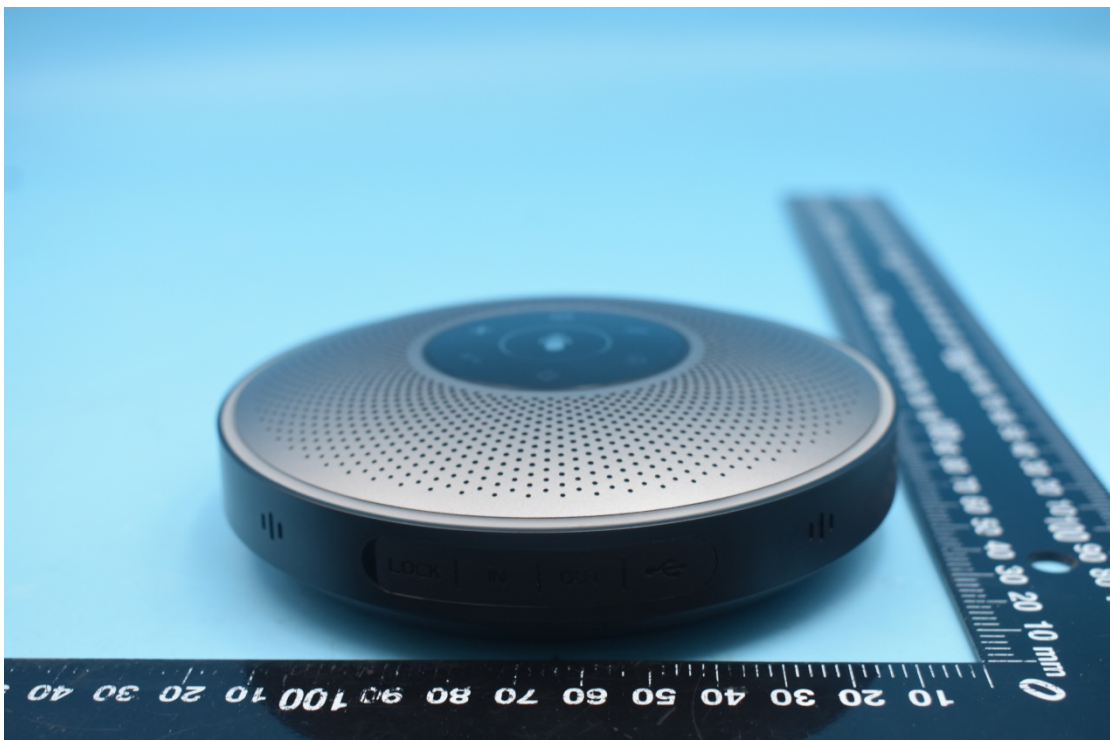

FCC ID:2ALCN-EMTM2 and IC:23496-EMTM2

External Photos

1. EUT front view

2. EUT rear view

3. EUT left side view

4. EUT right side view

5. EUT top view

6. EUT bottom view

7. Ports supported by this device

8. Accessories