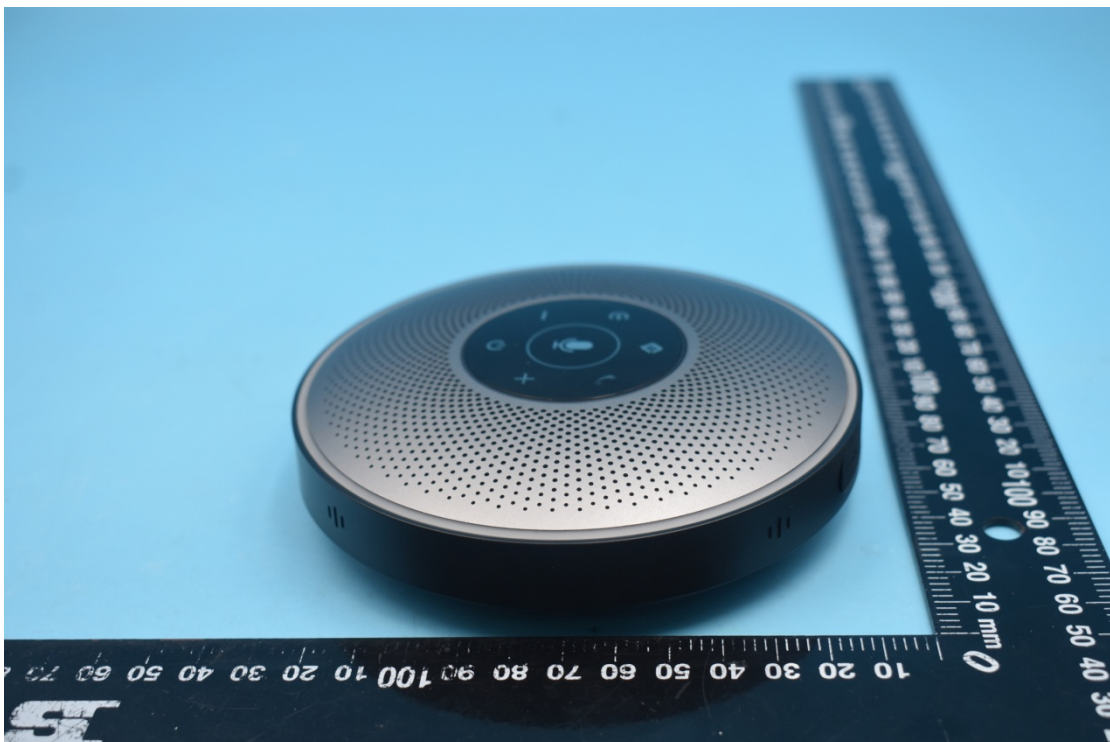

FCC ID:2ALCN-EMTM2 and IC:23496-EMTM2

External Photos

1. EUT front view

2. EUT rear view

3. EUT left side view

4. EUT right side view

5. EUT top view

6. EUT bottom view

7. Ports supported by this device

8. Accessories