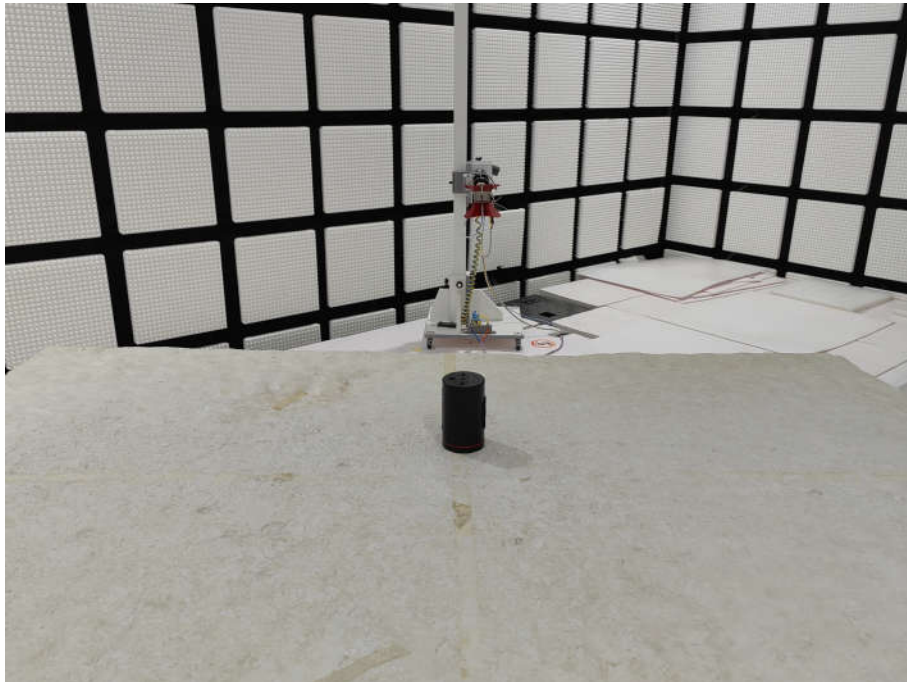

**PHOTOGRAPHS OF TEST SETUP**

Test Model No.: E7004

**Radiated spurious emission Test Setup-1(Below 1GHz)**

**Radiated spurious emission Test Setup-2(Above 1GHz)**

**Radiated spurious emission Test Setup-3(Above 1GHz)  
There are absorbing materials under the ground.**

**AC Power Line Conducted Emission**