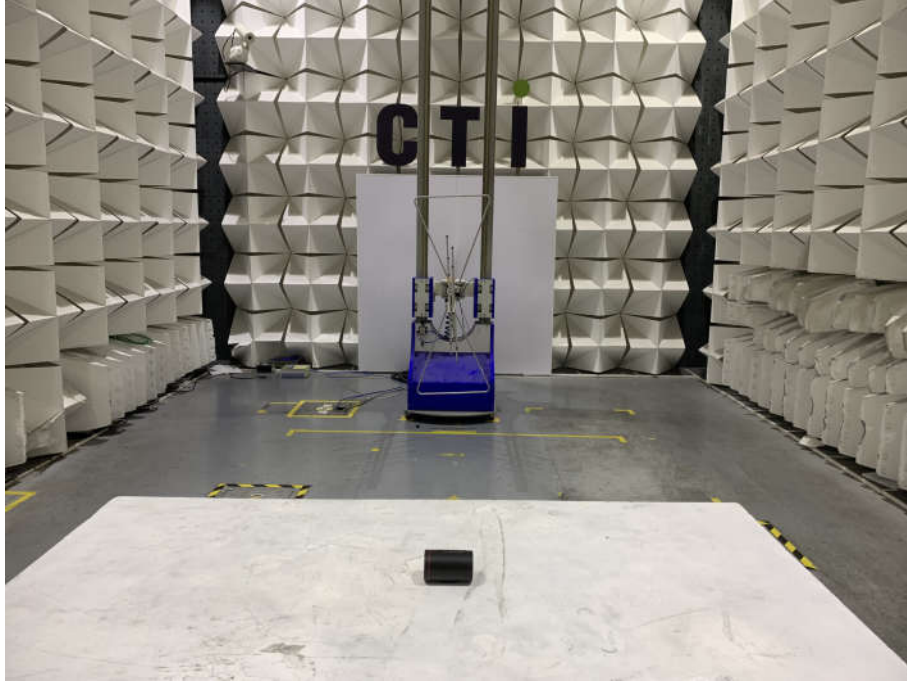

**PHOTOGRAPHS OF TEST SETUP**

Test Model No.: E7004

**Radiated spurious emission Test Setup-1(Below 1GHz)**

**Radiated spurious emission Test Setup-2(Above 1GHz)**

**Radiated spurious emission Test Setup-3(Above 1GHz)  
There are absorbing materials under the ground.**

**AC Power Line Conducted Emission**