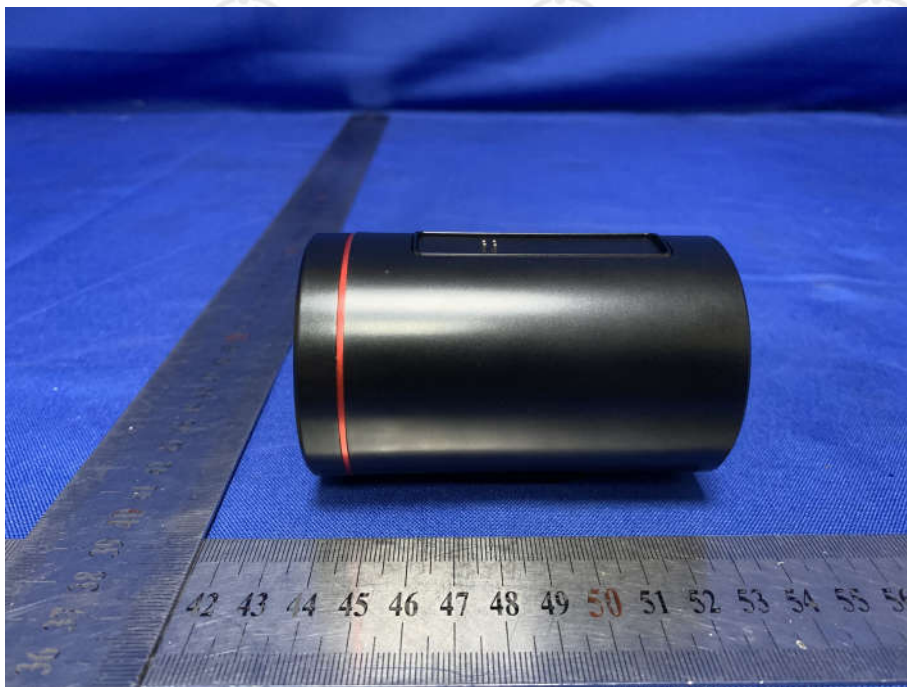

PHOTOGRAPHS OF EUT Constructional Details
Test Model No.: E7004

View of Product-1

View of Product-2

View of Product-3

View of Product-4

View of Product-5

View of Product-6

View of Product-7