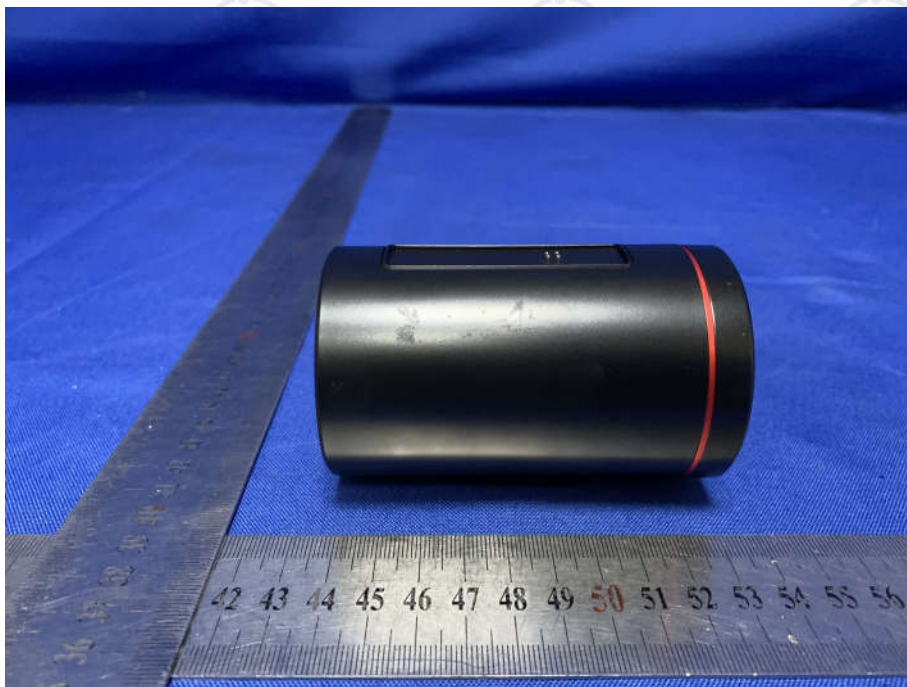

PHOTOGRAPHS OF EUT Constructional Details
Test Model No.: E7004

View of Product-1

View of Product-2

View of Product-3

View of Product-4

View of Product-5

View of Product-6

View of Product-7