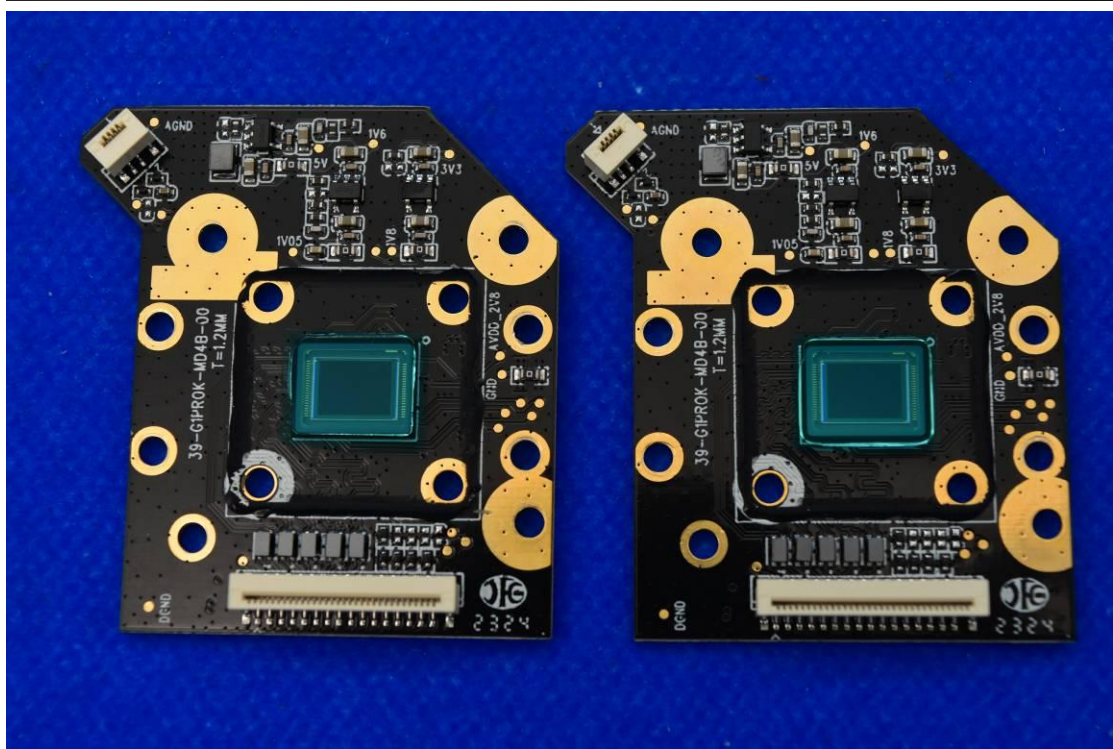

FCC ID: 2ALCN-E4102 Model Name: E4102

Internal Photos

1. EUT uncover view

2. Antenna view