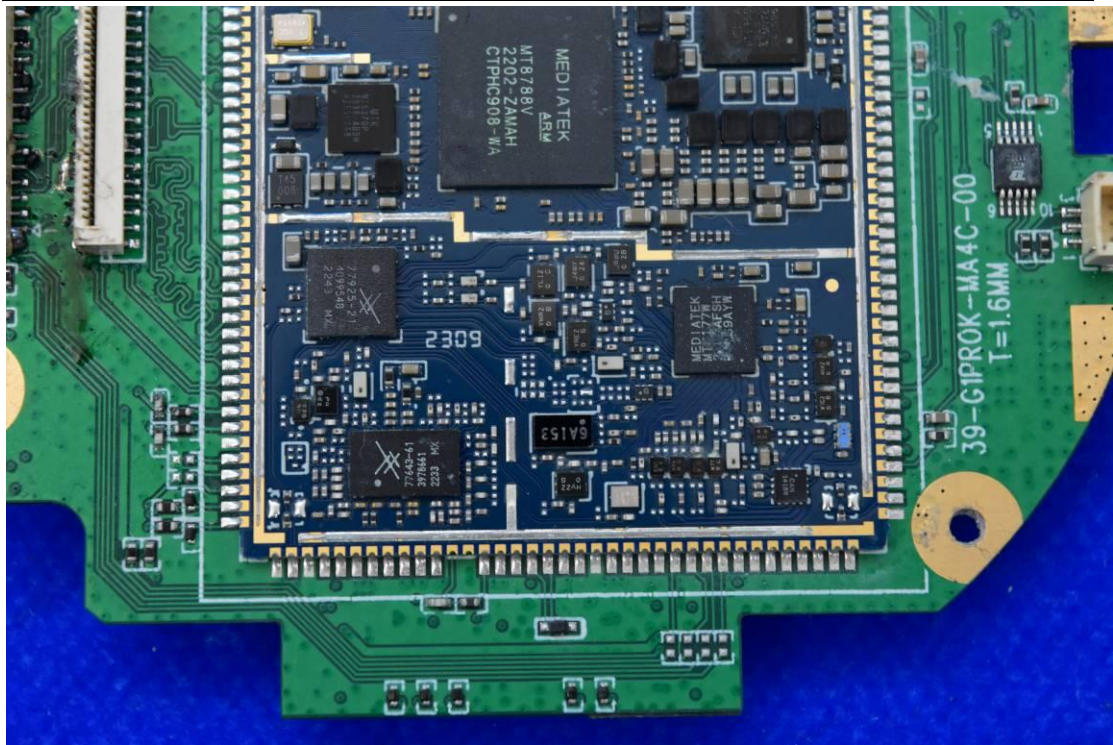

FCC ID: 2ALCN-E4102 Model Name: E4102

Internal Photos

1. EUT uncover view

2. Antenna view