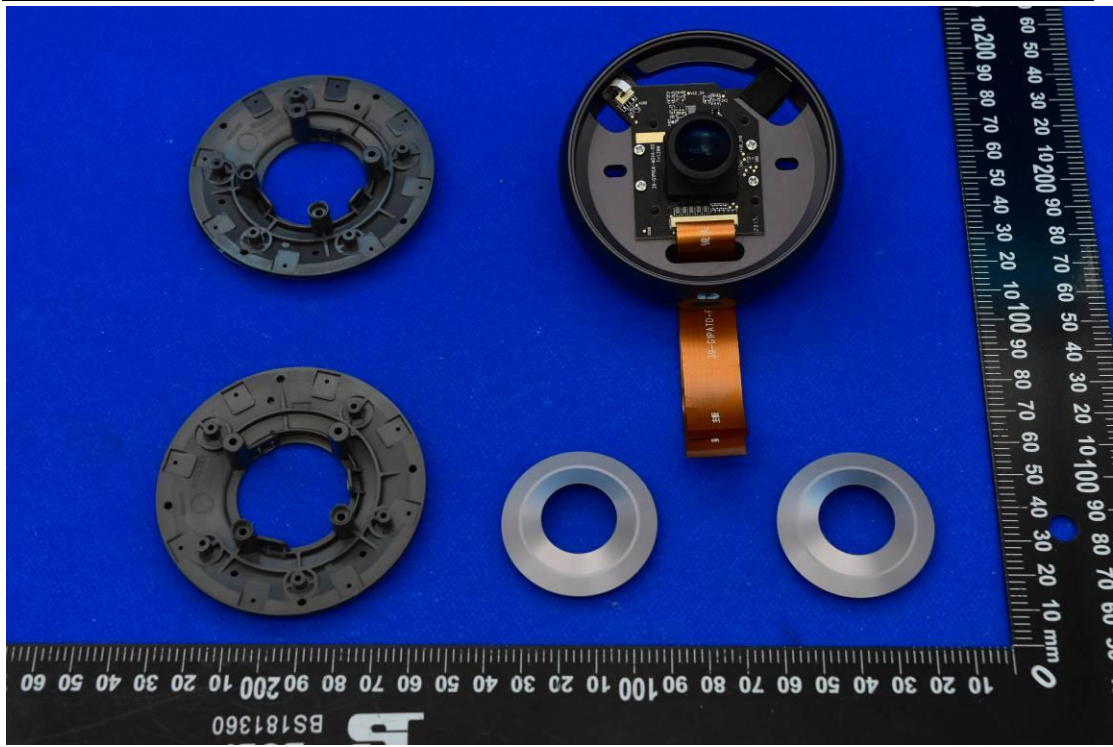

FCC ID: 2ALCN-E4102 Model Name: E4102

Internal Photos

1. EUT uncover view

2. Antenna view