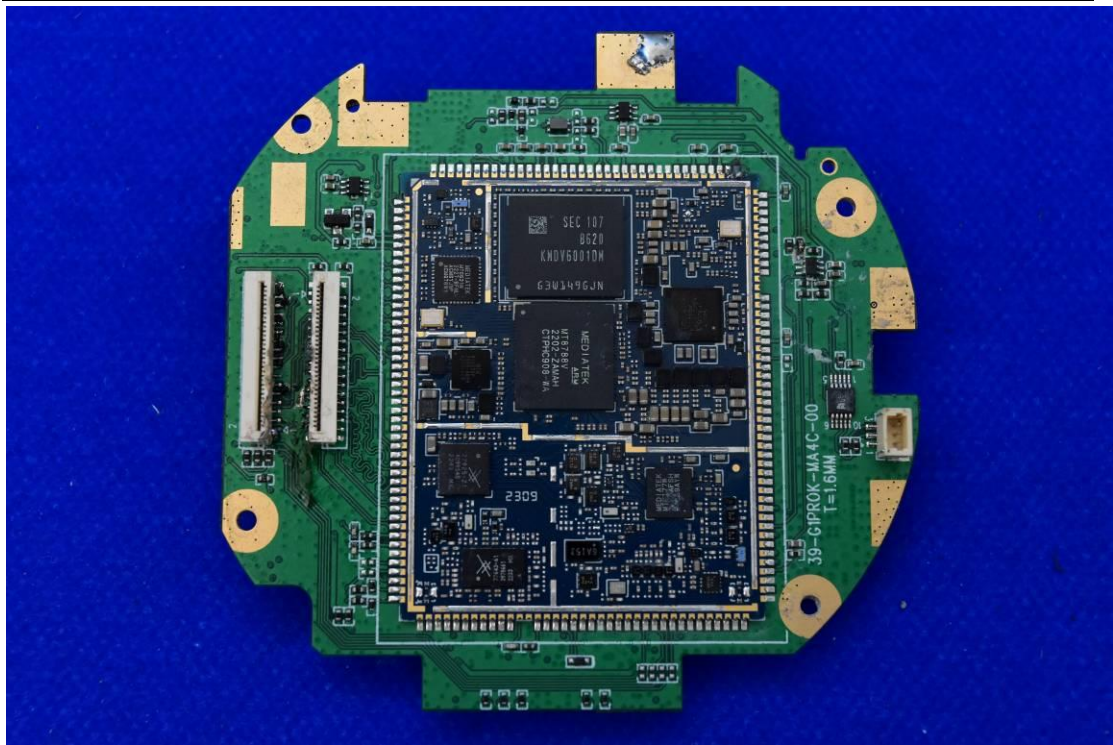

FCC ID: 2ALCN-E4102 Model Name: E4102

Internal Photos

1. EUT uncover view

2. Antenna view