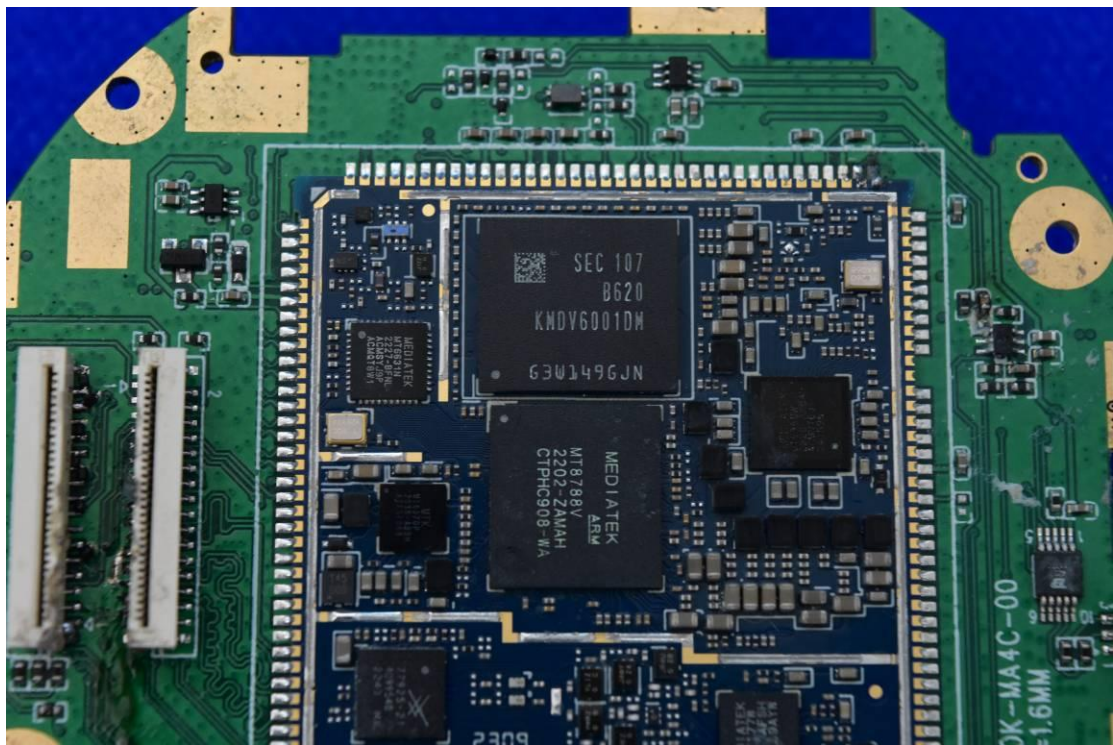

FCC ID: 2ALCN-E4102 Model Name: E4102

Internal Photos

1. EUT uncover view

2. Antenna view