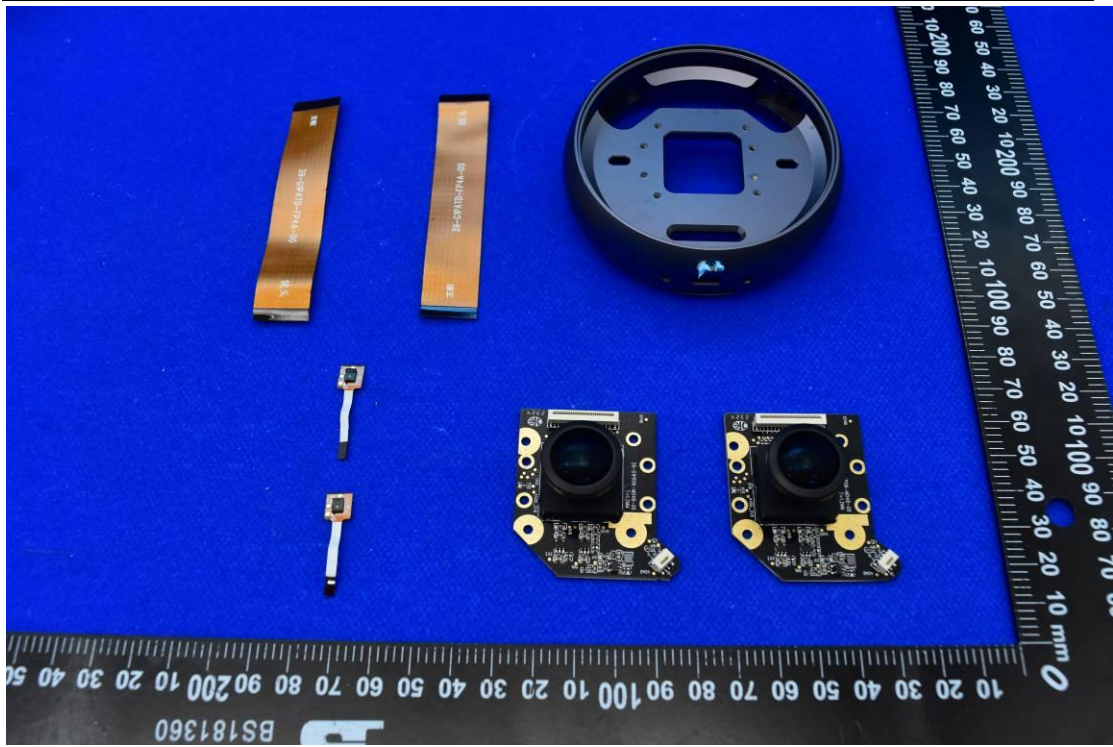

FCC ID: 2ALCN-E4102 Model Name: E4102

Internal Photos

1. EUT uncover view

2. Antenna view