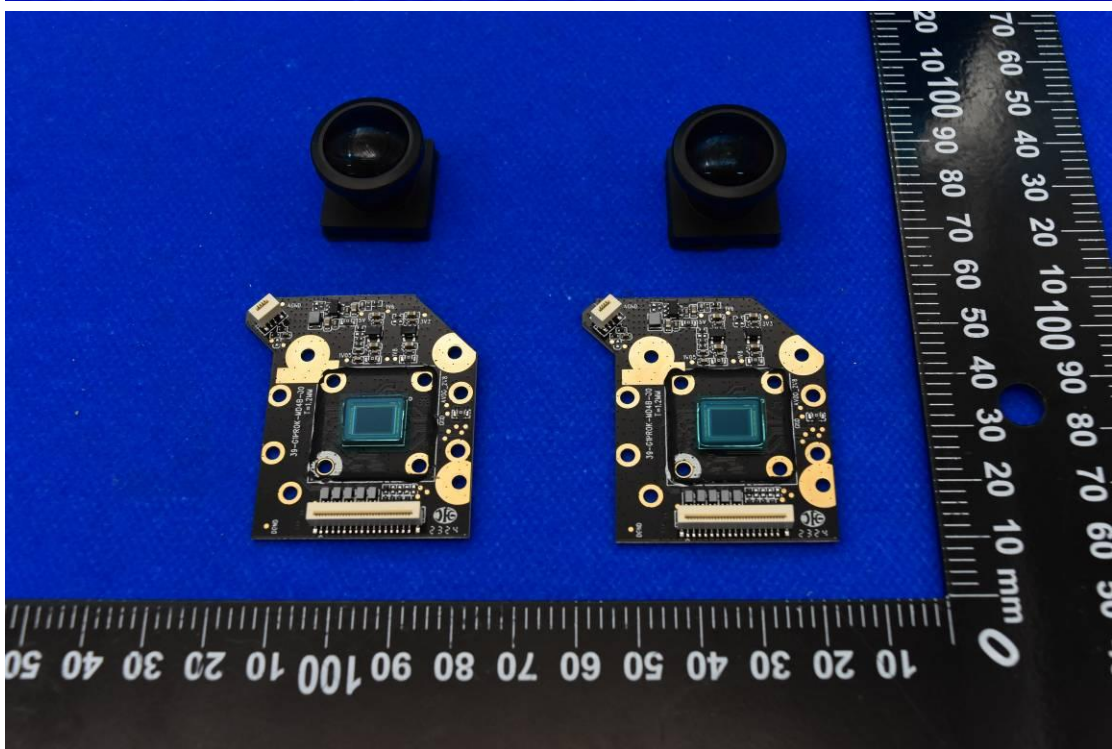

FCC ID: 2ALCN-E4102 Model Name: E4102

Internal Photos

1. EUT uncover view

2. Antenna view