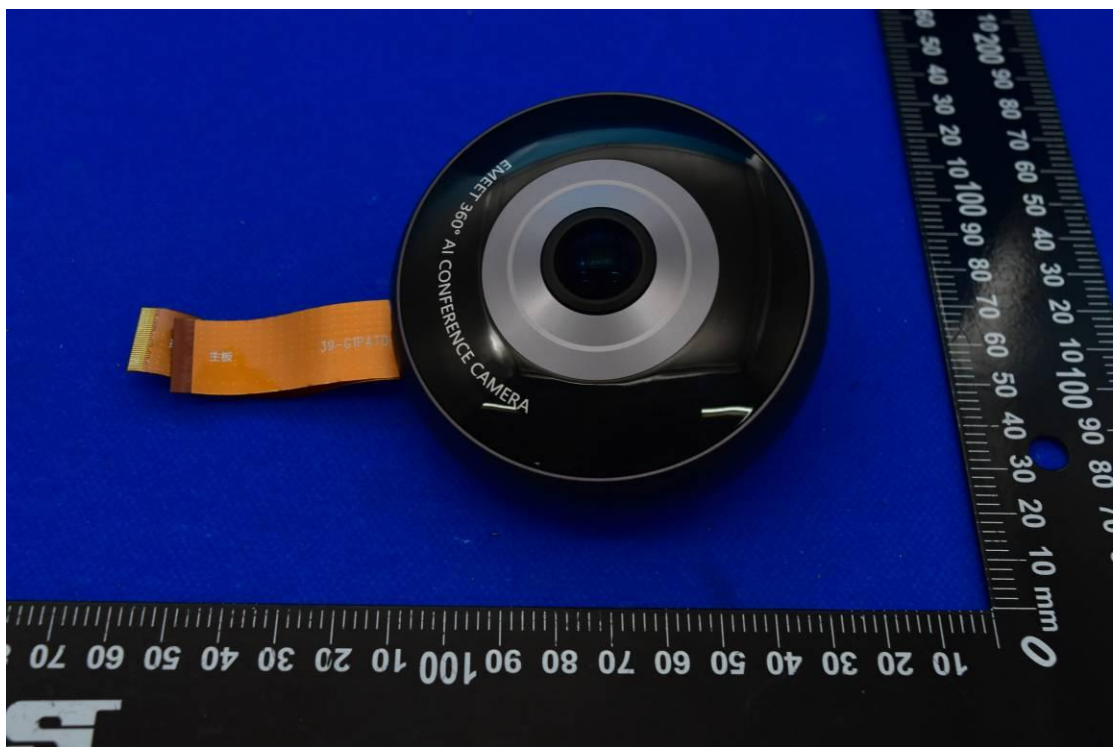

FCC ID: 2ALCN-E4102 Model Name: E4102

Internal Photos

1. EUT uncover view

2. Antenna view