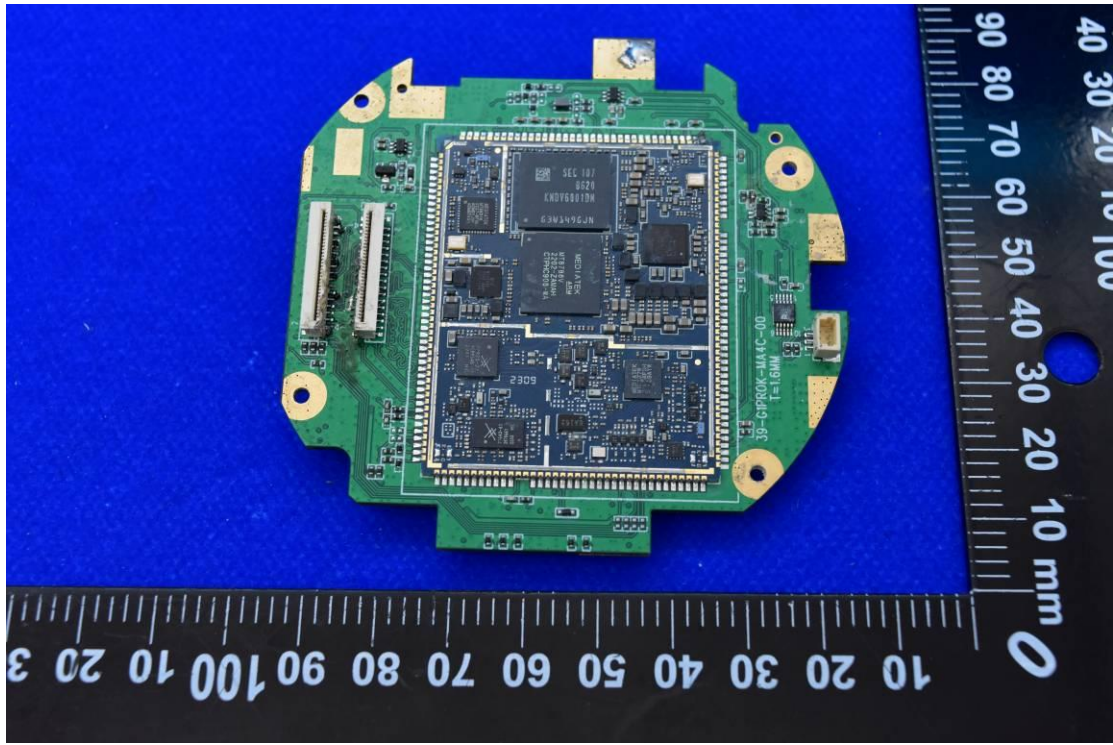

FCC ID: 2ALCN-E4102 Model Name: E4102

Internal Photos

1. EUT uncover view

2. Antenna view