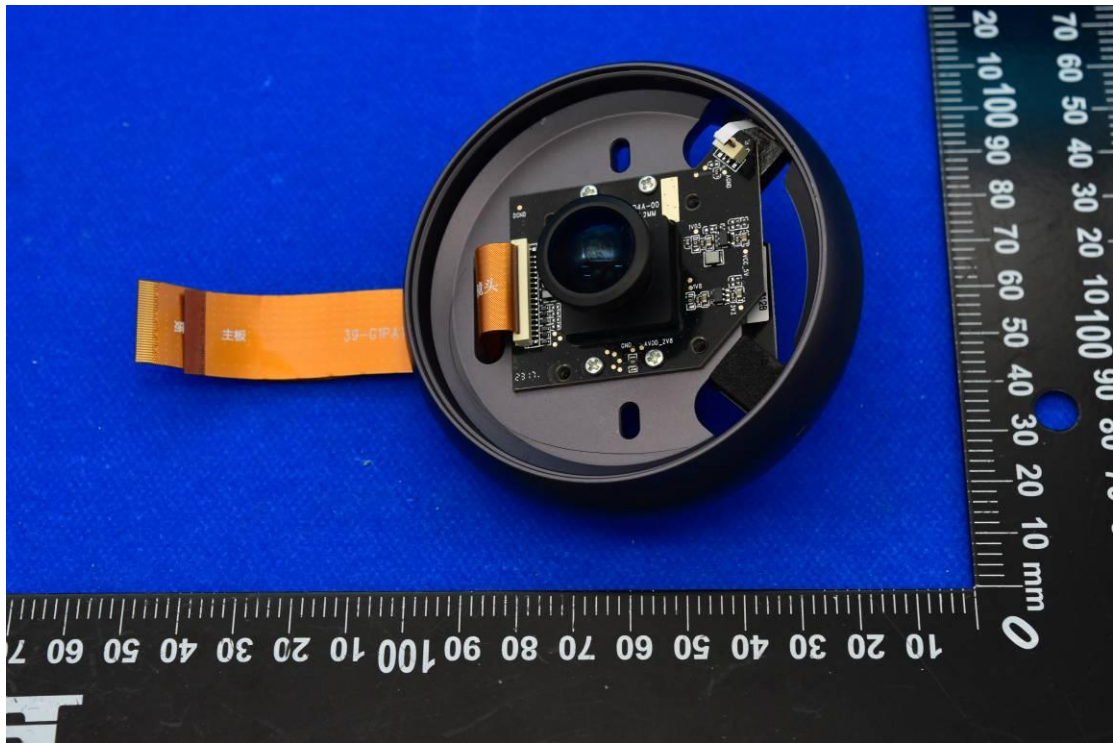

FCC ID: 2ALCN-E4102 Model Name: E4102

Internal Photos

1. EUT uncover view

2. Antenna view