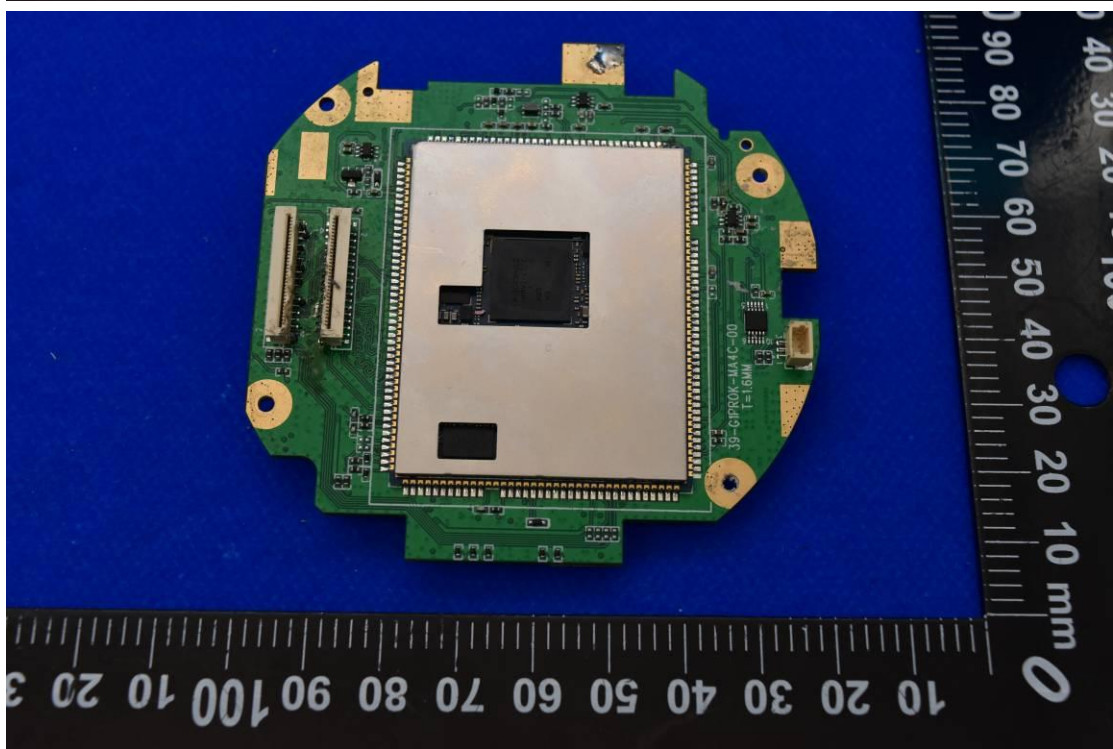

FCC ID: 2ALCN-E4102 Model Name: E4102

Internal Photos

1. EUT uncover view

2. Antenna view