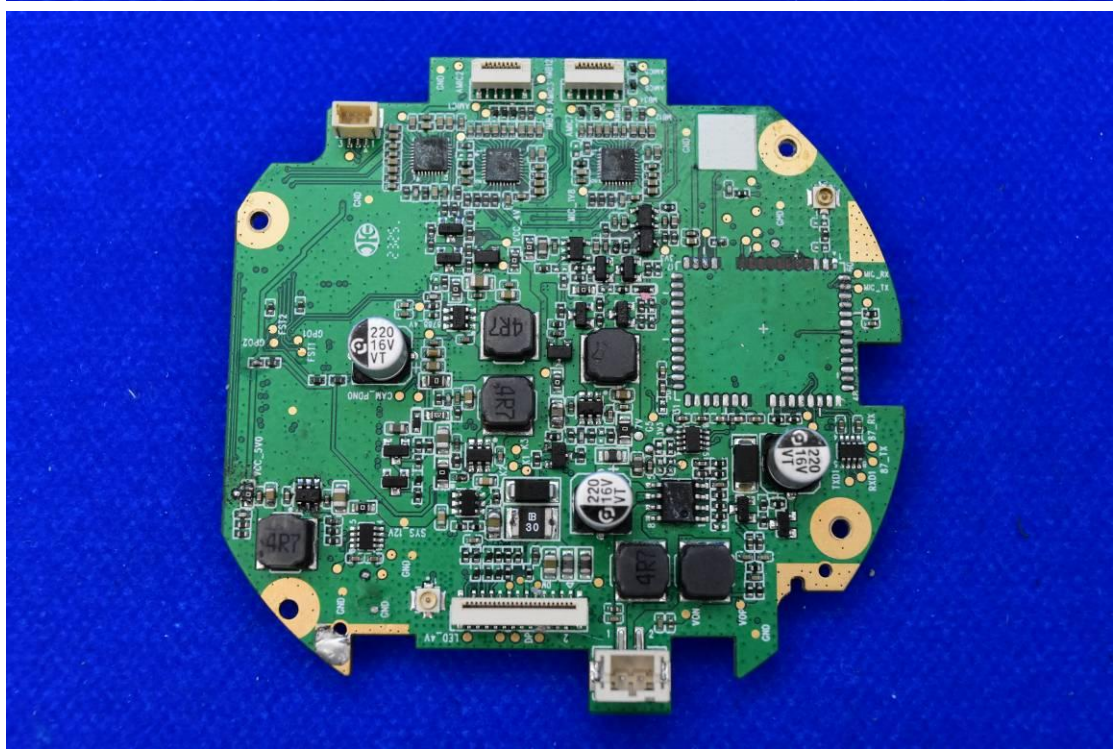

FCC ID: 2ALCN-E4102 Model Name: E4102

Internal Photos

1. EUT uncover view

2. Antenna view