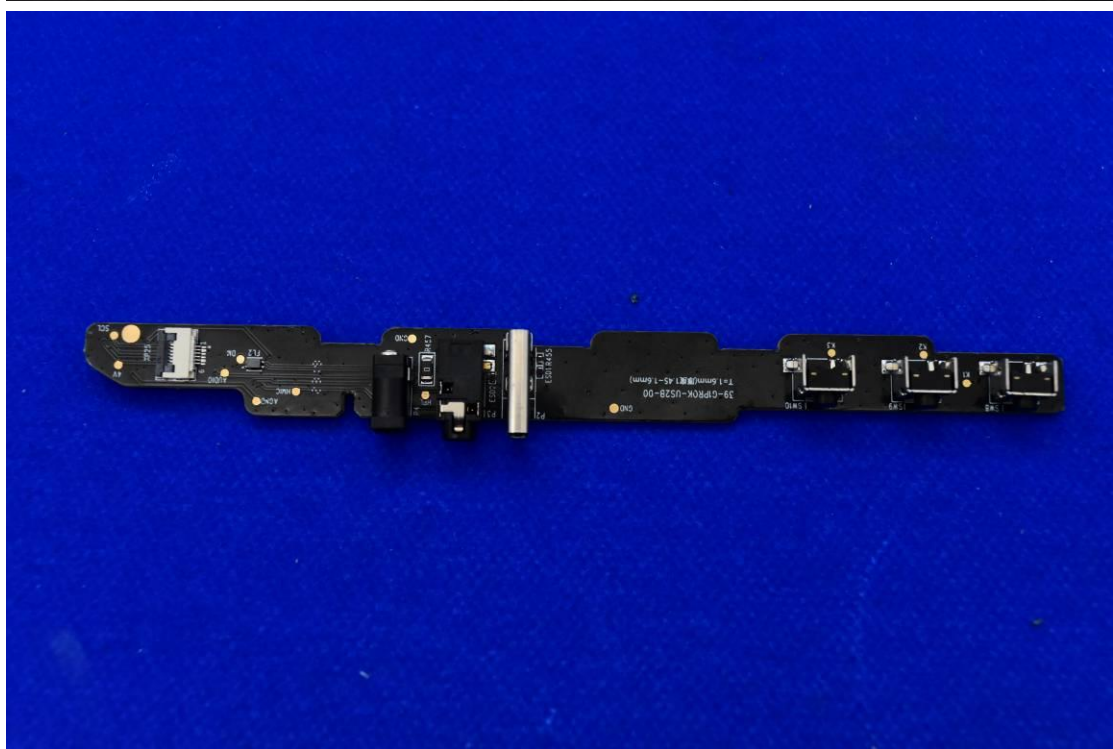

FCC ID: 2ALCN-E4102 Model Name: E4102

Internal Photos

1. EUT uncover view

2. Antenna view