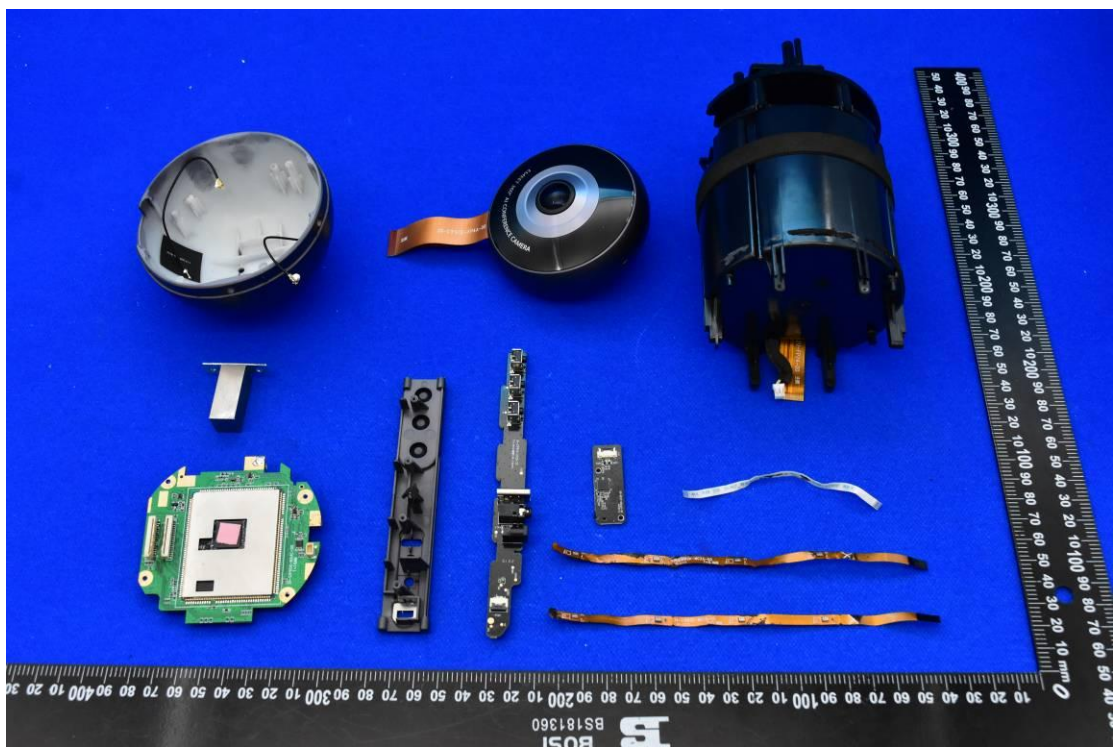

FCC ID: 2ALCN-E4102 Model Name: E4102

Internal Photos

1. EUT uncover view

2. Antenna view