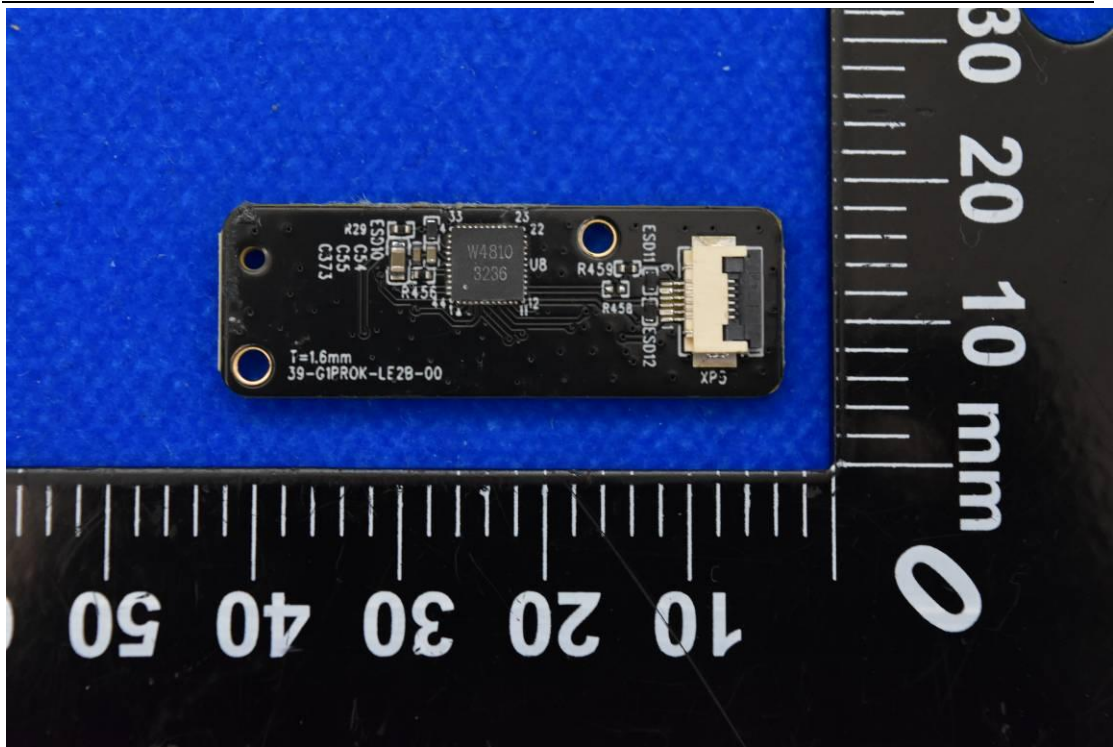

FCC ID: 2ALCN-E4102 Model Name: E4102

Internal Photos

1. EUT uncover view

2. Antenna view