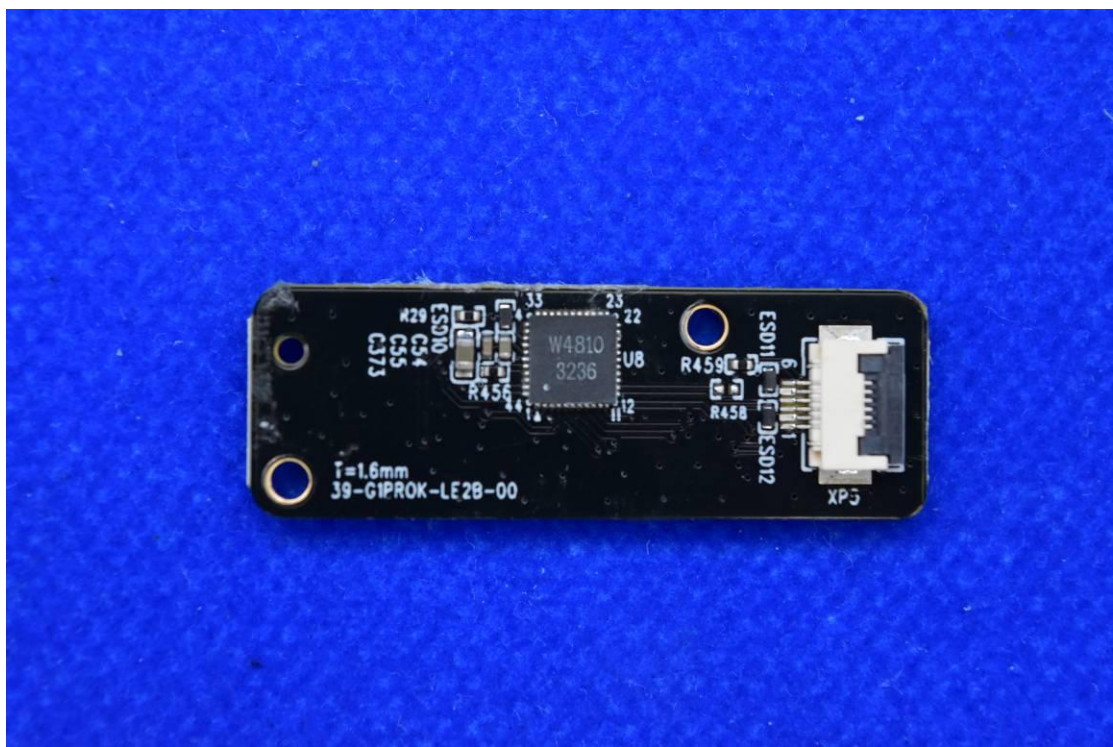

FCC ID: 2ALCN-E4102 Model Name: E4102

Internal Photos

1. EUT uncover view

2. Antenna view