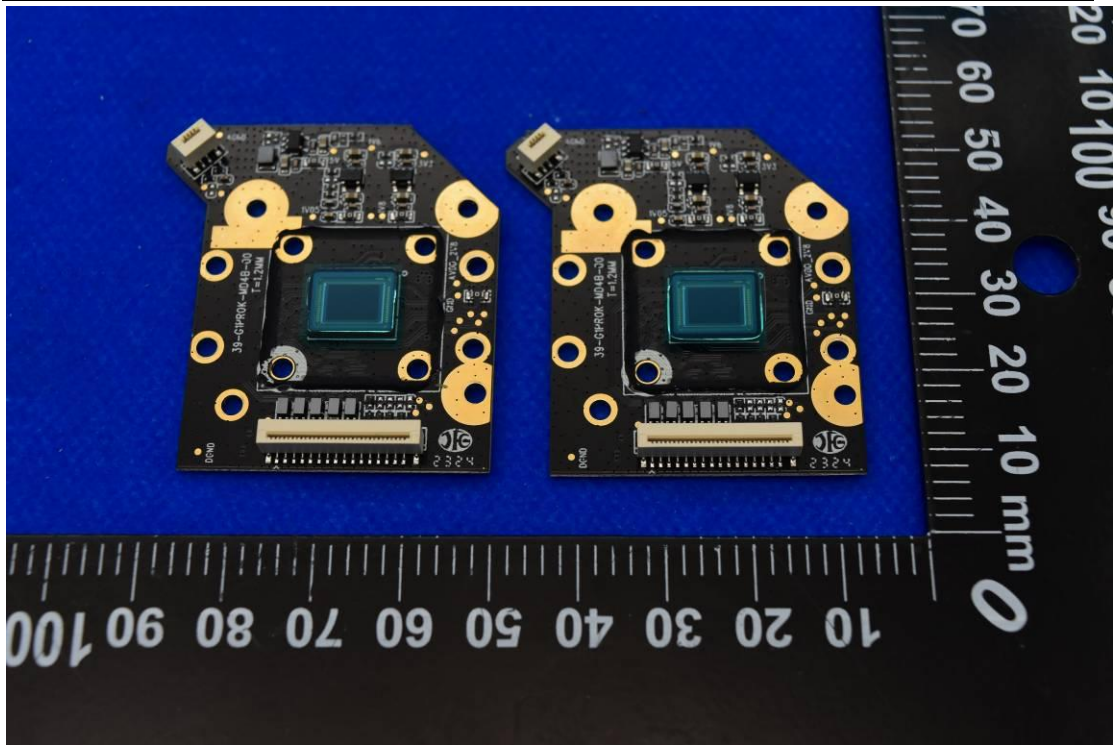

FCC ID: 2ALCN-E4102 Model Name: E4102

Internal Photos

1. EUT uncover view

2. Antenna view