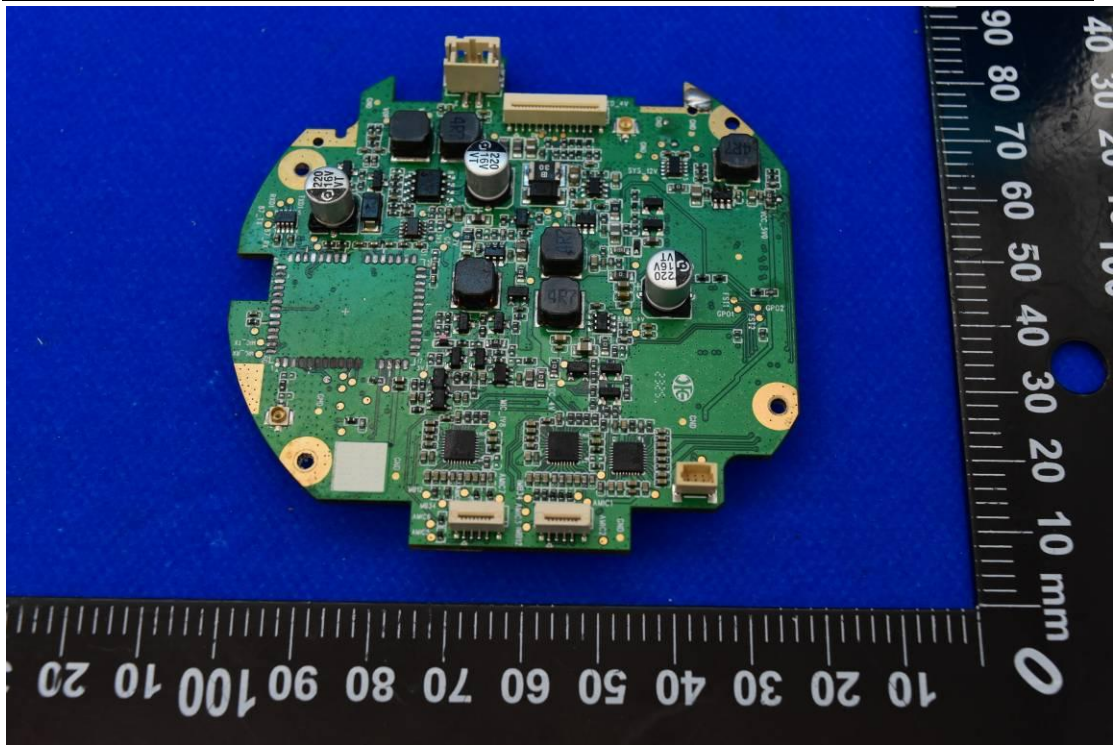

FCC ID: 2ALCN-E4102 Model Name: E4102

Internal Photos

1. EUT uncover view

2. Antenna view