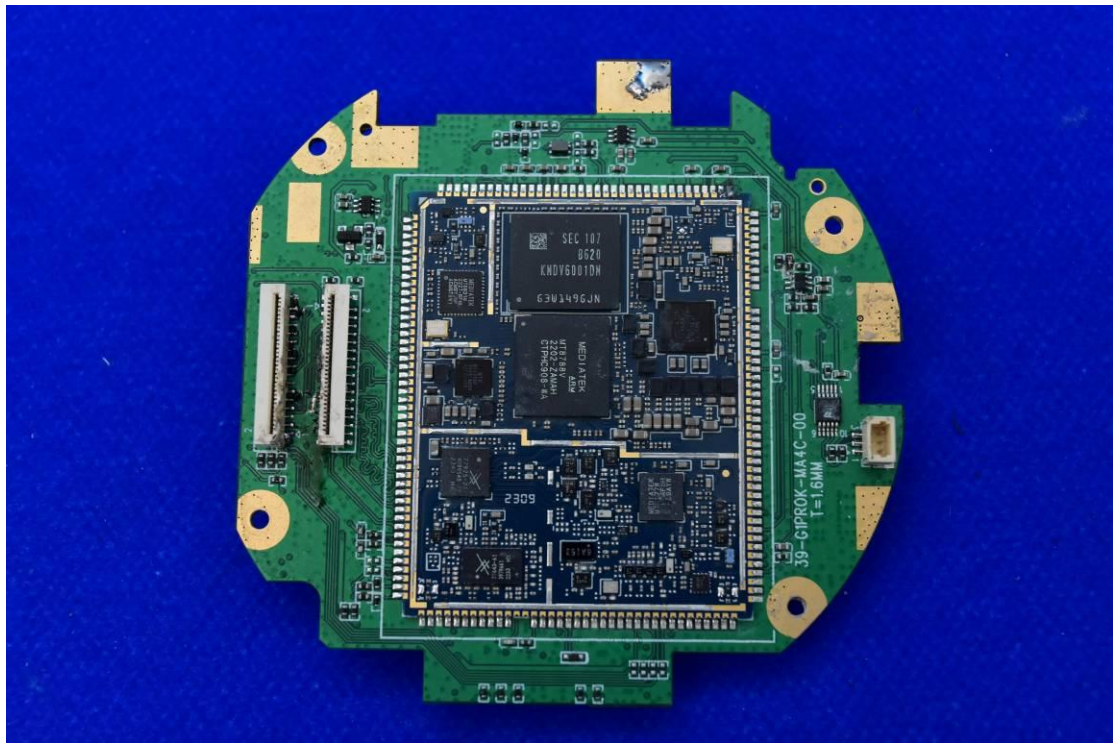

FCC ID: 2ALCN-E4102 Model Name: E4102

Internal Photos

1. EUT uncover view

2. Antenna view