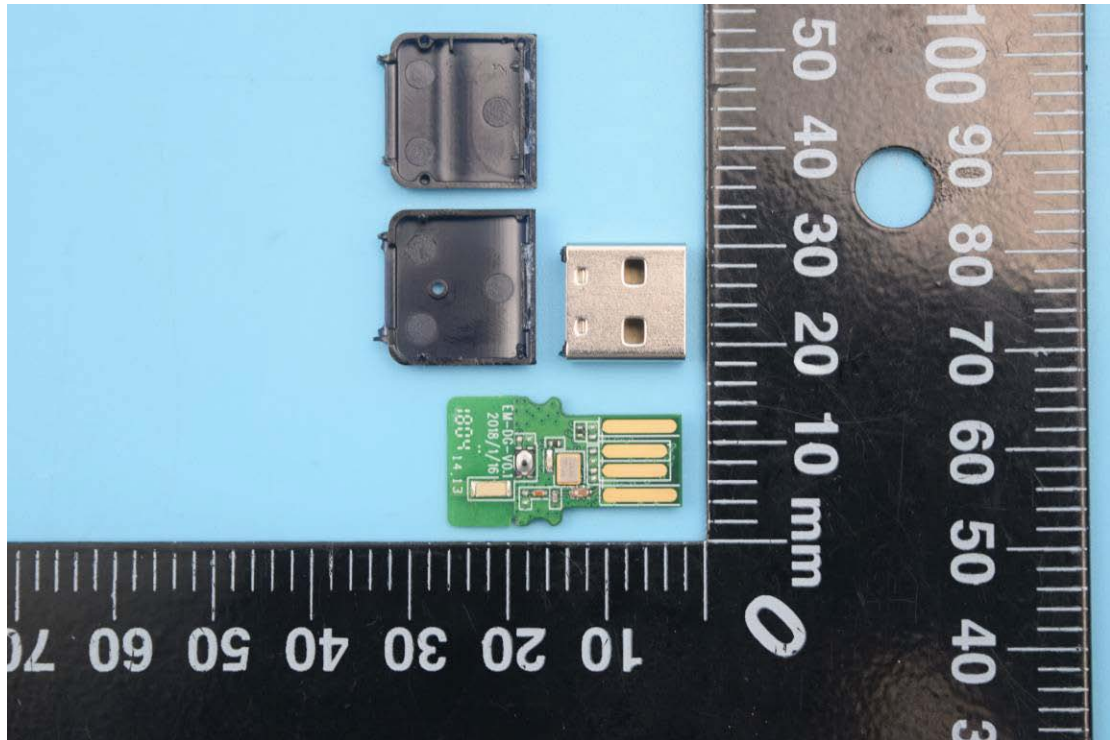

FCC ID: 2ALCN-A200

Internal Photos

1. EUT uncover view

2. Mainboard front view

3. Mainboard rear view

4. BT antenna view