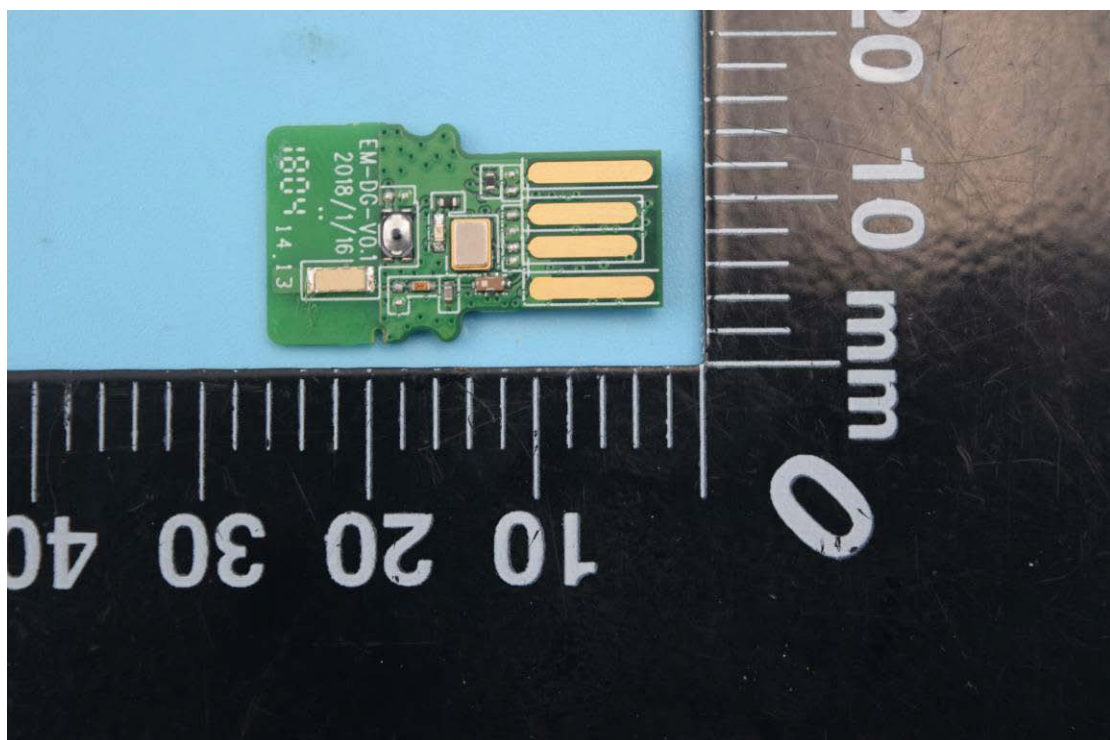

FCC ID: 2ALCN-A200

Internal Photos

1. EUT uncover view

2. Mainboard front view

3. Mainboard rear view

4. BT antenna view