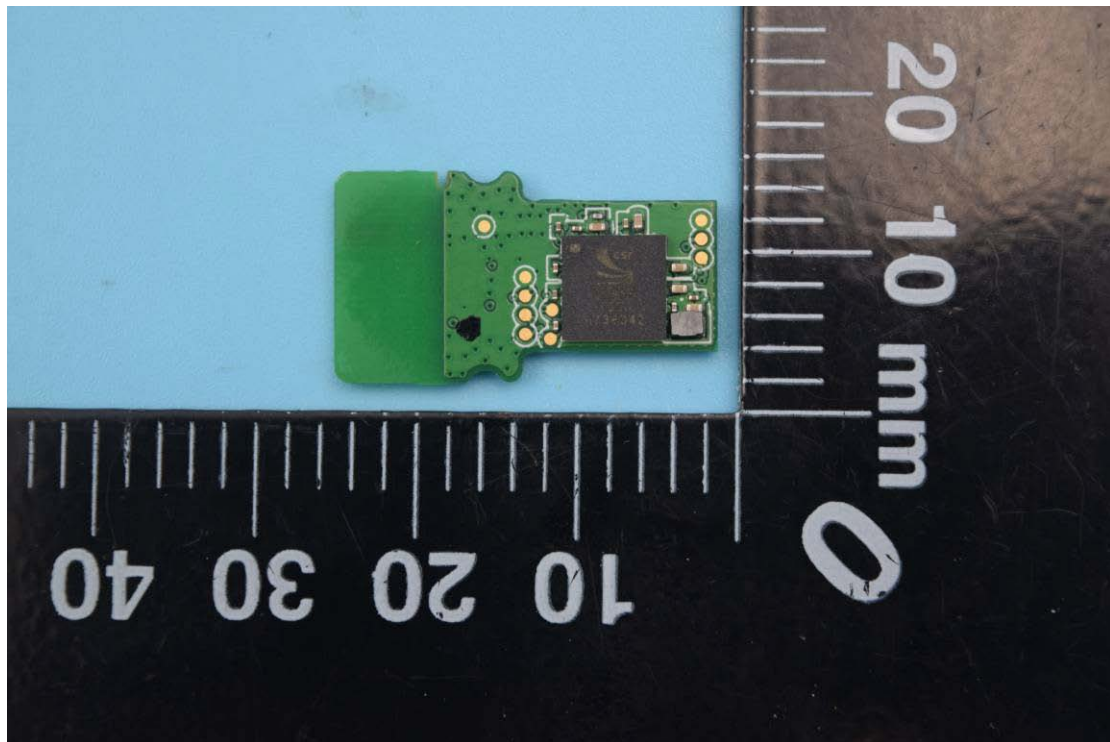

FCC ID: 2ALCN-A200

Internal Photos

1. EUT uncover view

2. Mainboard front view

3. Mainboard rear view

4. BT antenna view