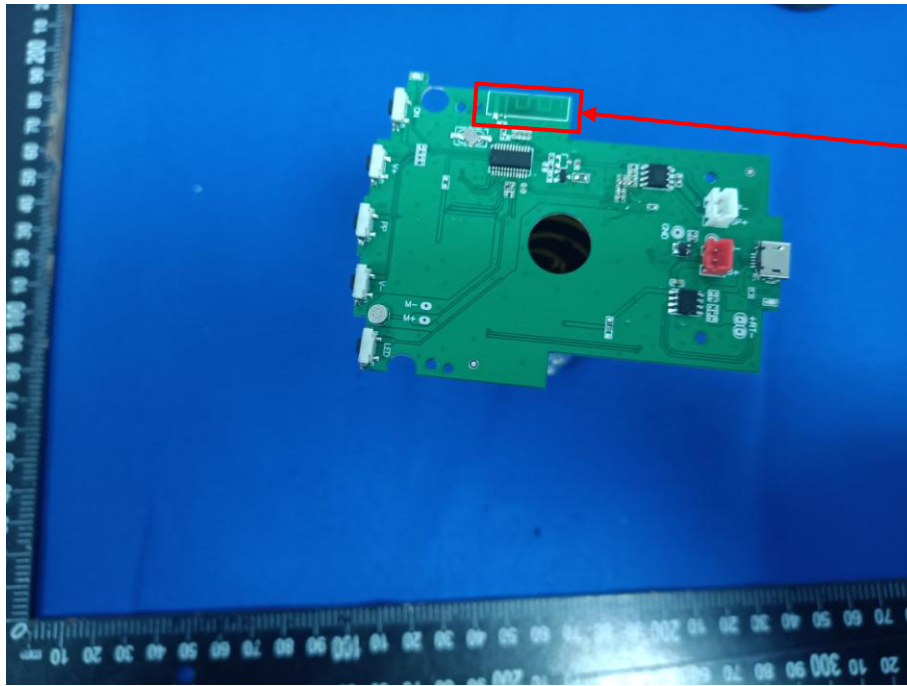

## Appendix C: Photographs of EUT

Product: LED LANTERN WIRELESS SPEAKER

Model: XY-AU029

Internal Photos

Antenna