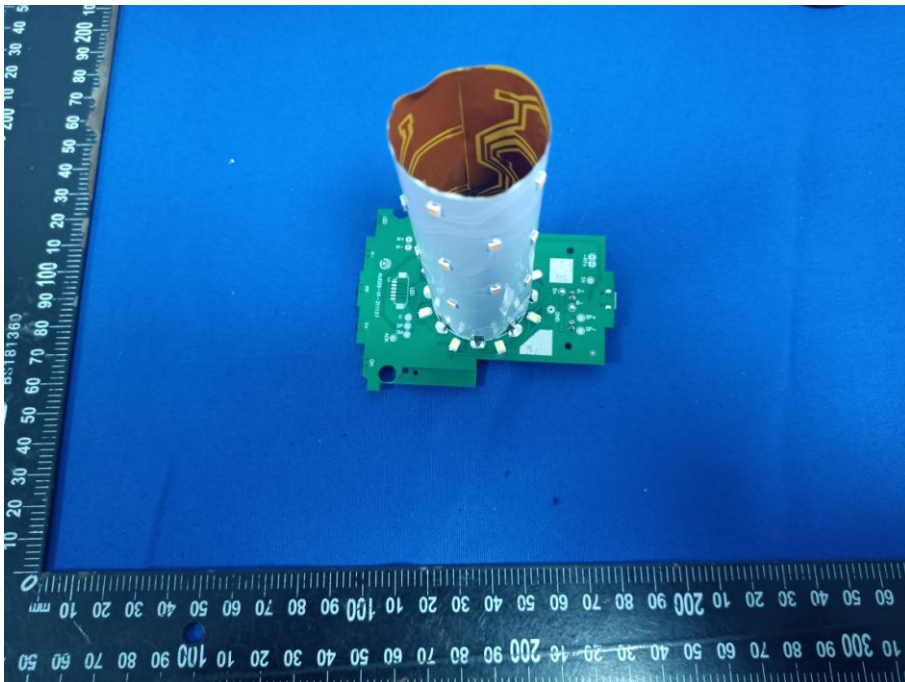

## Appendix C: Photographs of EUT

Product: LED LANTERN WIRELESS SPEAKER

Model: XY-AU029

Internal Photos

Antenna