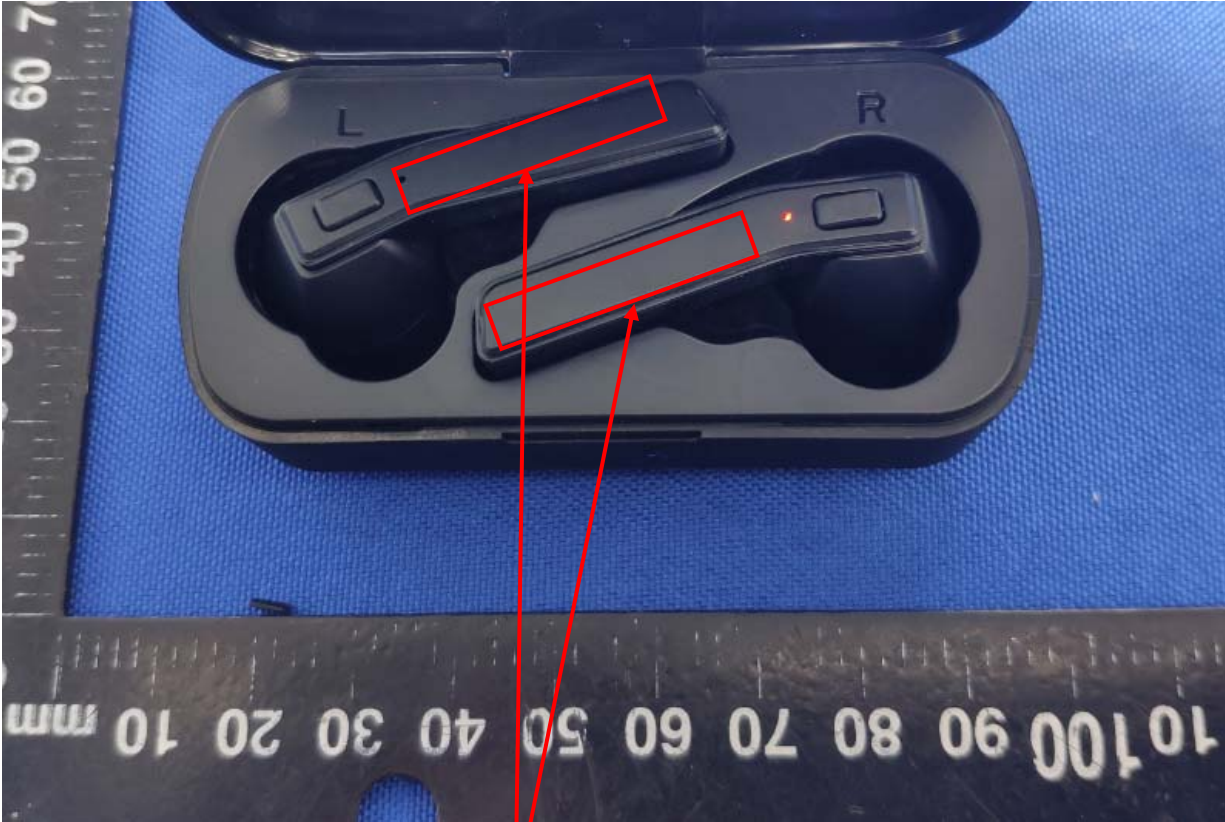

Label Artwork and Location

Model: XO-9852

Label:

TWS Earphones and Charging Case
Model: XO-9852
FCC ID: 2ALCFXO-9852

Size: L*W=25*5mm

Location