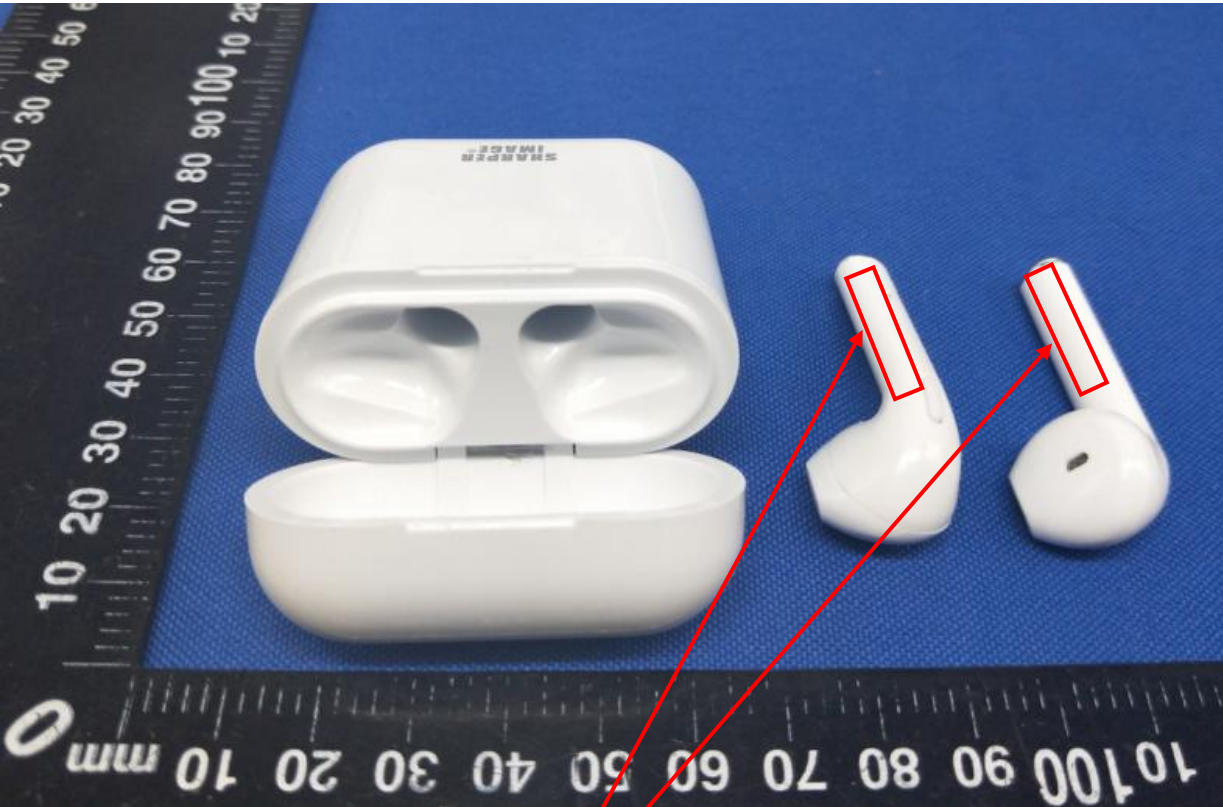

# Label Artwork and Location

Model: XO-9656

Label:

FCC ID: 2ALCFXO-9656

Size: L\*W= 14\*6mm

Location