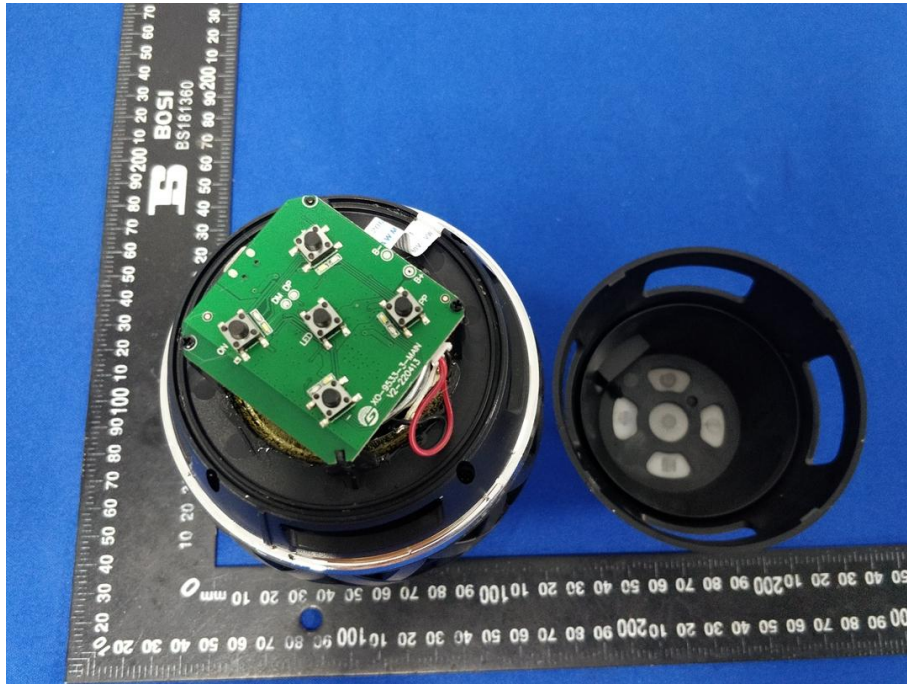

# Appendix C: Photographs of EUT

Product: IPX6 Flame Lamp Wireless Speaker

Model: XO-9533-3

Internal Photos

Antenna