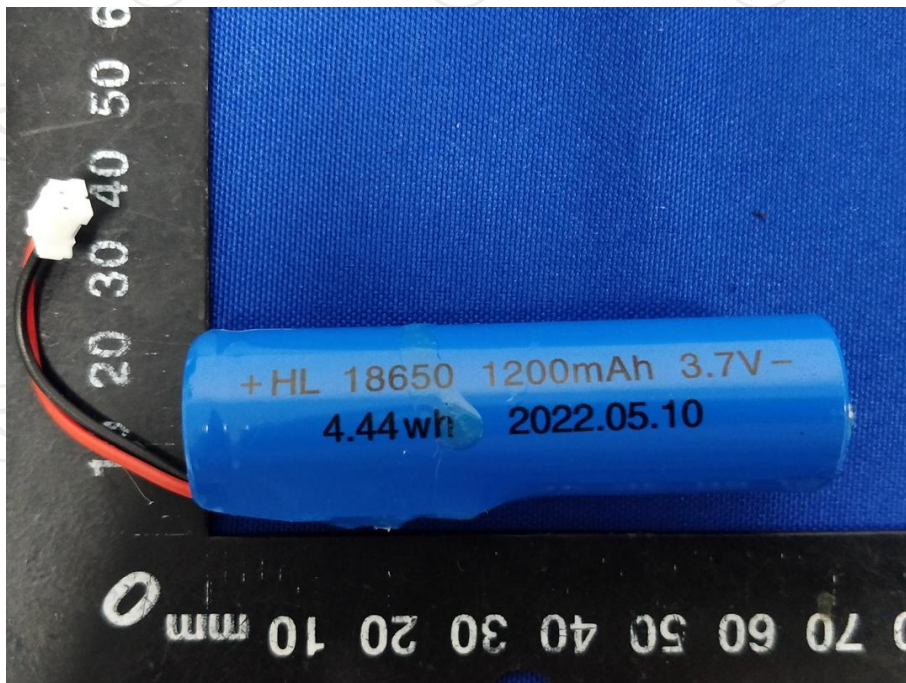

Appendix B: Photographs of Test Setup

Product: IPX6 Flame Lamp Wireless Speaker

Model: XO-9533-3

Radiated Emission

Conducted Emission

Appendix C: Photographs of EUT
Product: IPX6 Flame Lamp Wireless Speaker
Model: XO-9533-3
External Photos

Product: IPX6 Flame Lamp Wireless Speaker
Model: XO-9533-3
Internal Photos

*******END OF REPORT*******