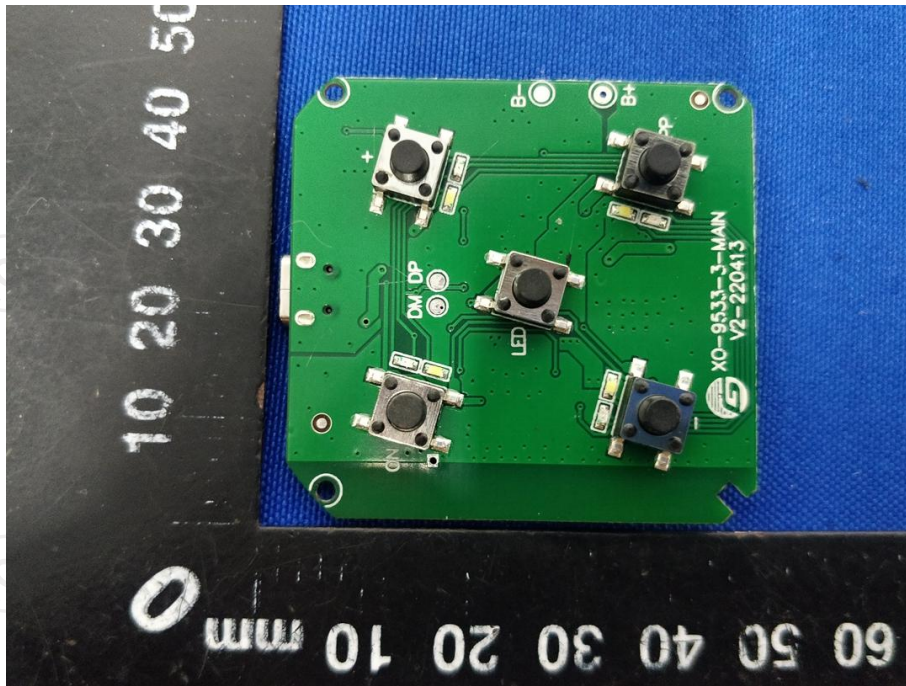

Appendix B: Photographs of Test Setup

Product: IPX6 Flame Lamp Wireless Speaker

Model: XO-9533-3

Radiated Emission

Conducted Emission

Appendix C: Photographs of EUT
Product: IPX6 Flame Lamp Wireless Speaker
Model: XO-9533-3
External Photos

Product: IPX6 Flame Lamp Wireless Speaker
Model: XO-9533-3
Internal Photos

*******END OF REPORT*******