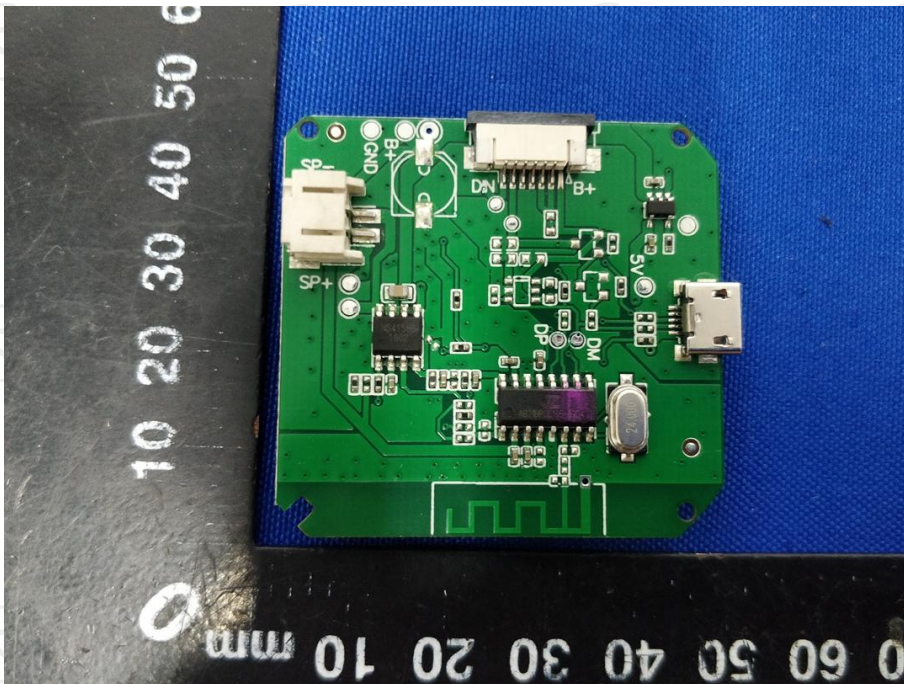

Appendix B: Photographs of Test Setup

Product: IPX6 Flame Lamp Wireless Speaker

Model: XO-9533-3

Radiated Emission

Conducted Emission

Appendix C: Photographs of EUT
Product: IPX6 Flame Lamp Wireless Speaker
Model: XO-9533-3
External Photos

Product: IPX6 Flame Lamp Wireless Speaker
Model: XO-9533-3
Internal Photos

*******END OF REPORT*******