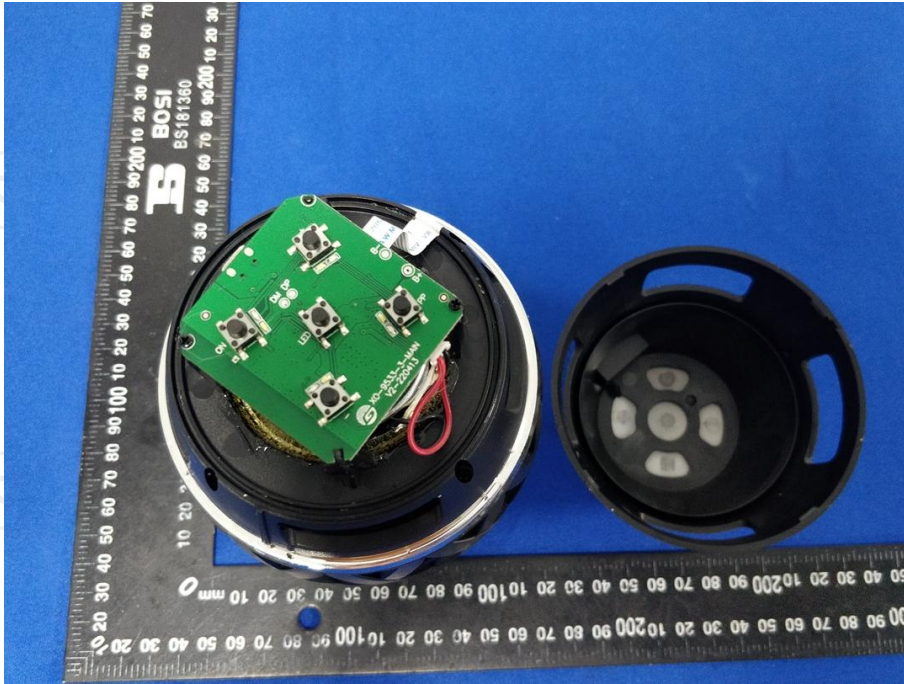

Appendix B: Photographs of Test Setup

Product: IPX6 Flame Lamp Wireless Speaker

Model: XO-9533-3

Radiated Emission

Conducted Emission

Appendix C: Photographs of EUT
Product: IPX6 Flame Lamp Wireless Speaker
Model: XO-9533-3
External Photos

Product: IPX6 Flame Lamp Wireless Speaker
Model: XO-9533-3
Internal Photos

*******END OF REPORT*******