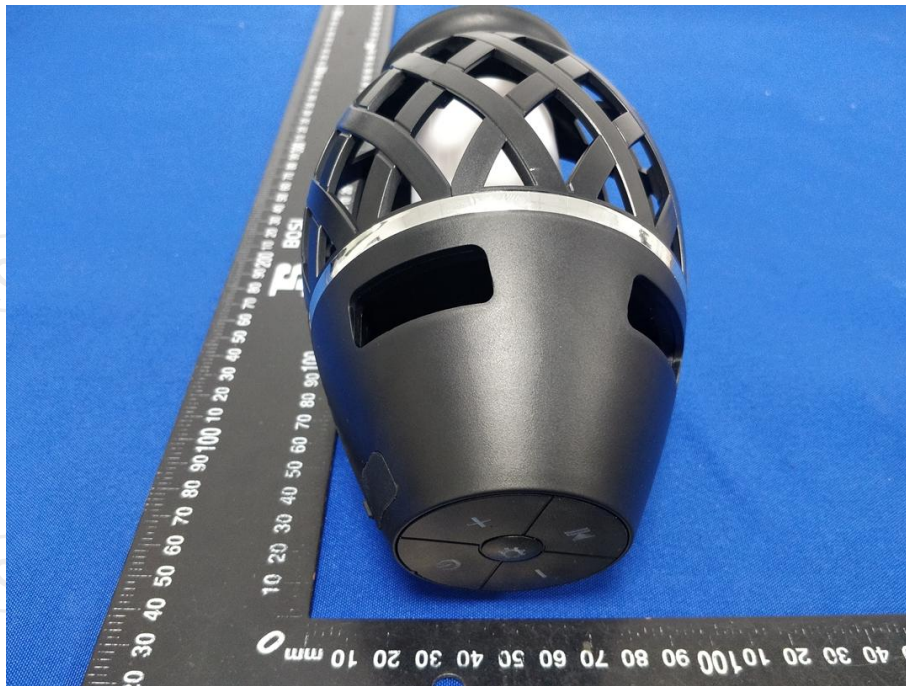

Appendix B: Photographs of Test Setup

Product: IPX6 Flame Lamp Wireless Speaker

Model: XO-9533-3

Radiated Emission

Conducted Emission

Appendix C: Photographs of EUT
Product: IPX6 Flame Lamp Wireless Speaker
Model: XO-9533-3
External Photos

Product: IPX6 Flame Lamp Wireless Speaker
Model: XO-9533-3
Internal Photos

*******END OF REPORT*******