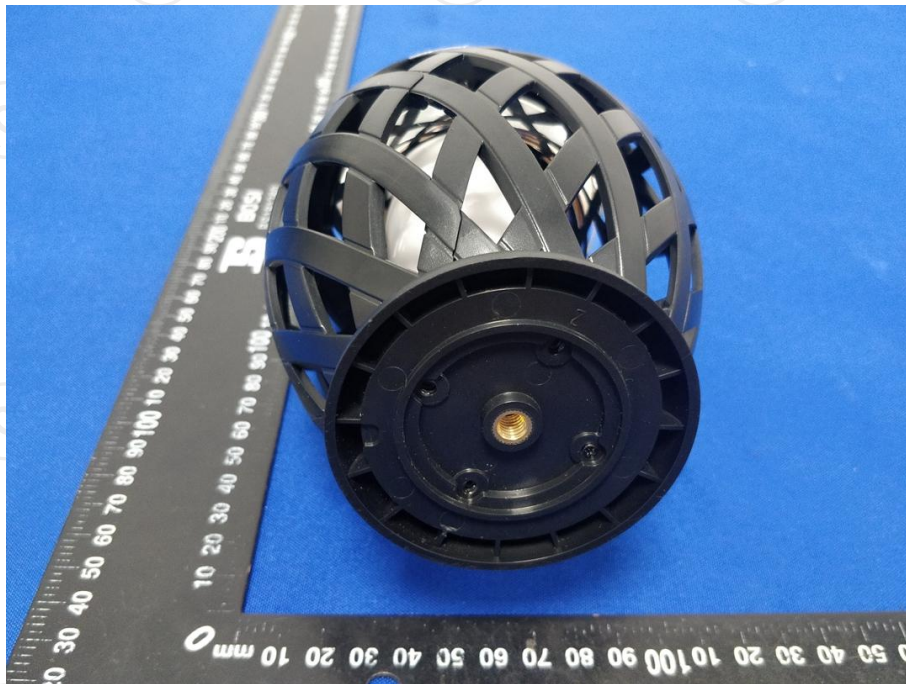

Appendix B: Photographs of Test Setup

Product: IPX6 Flame Lamp Wireless Speaker

Model: XO-9533-3

Radiated Emission

Conducted Emission

Appendix C: Photographs of EUT
Product: IPX6 Flame Lamp Wireless Speaker
Model: XO-9533-3
External Photos

Product: IPX6 Flame Lamp Wireless Speaker
Model: XO-9533-3
Internal Photos

*******END OF REPORT*******