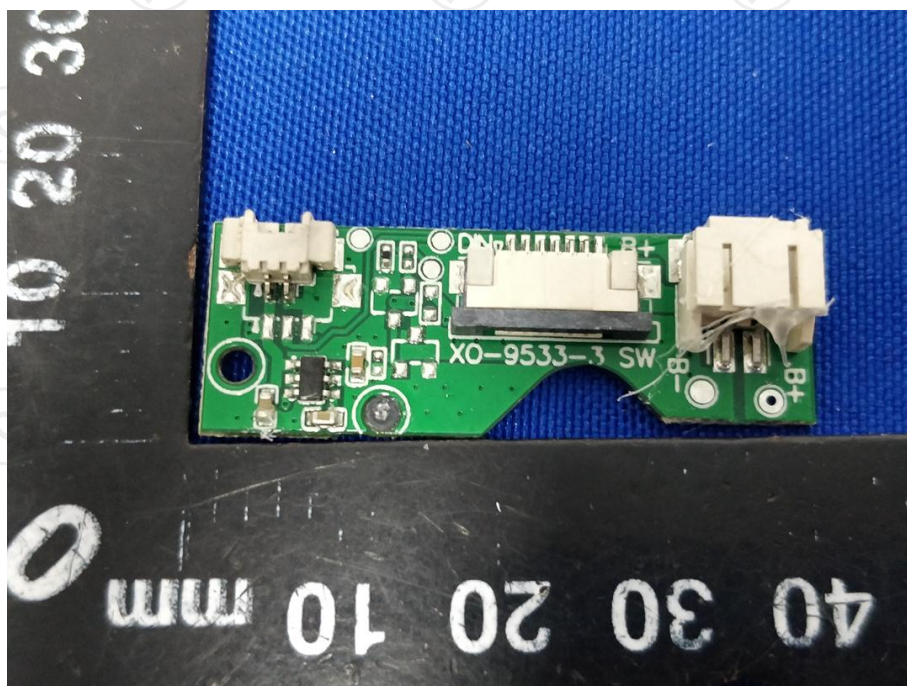

Appendix B: Photographs of Test Setup

Product: IPX6 Flame Lamp Wireless Speaker

Model: XO-9533-3

Radiated Emission

Conducted Emission

Appendix C: Photographs of EUT
Product: IPX6 Flame Lamp Wireless Speaker
Model: XO-9533-3
External Photos

Product: IPX6 Flame Lamp Wireless Speaker
Model: XO-9533-3
Internal Photos

*******END OF REPORT*******