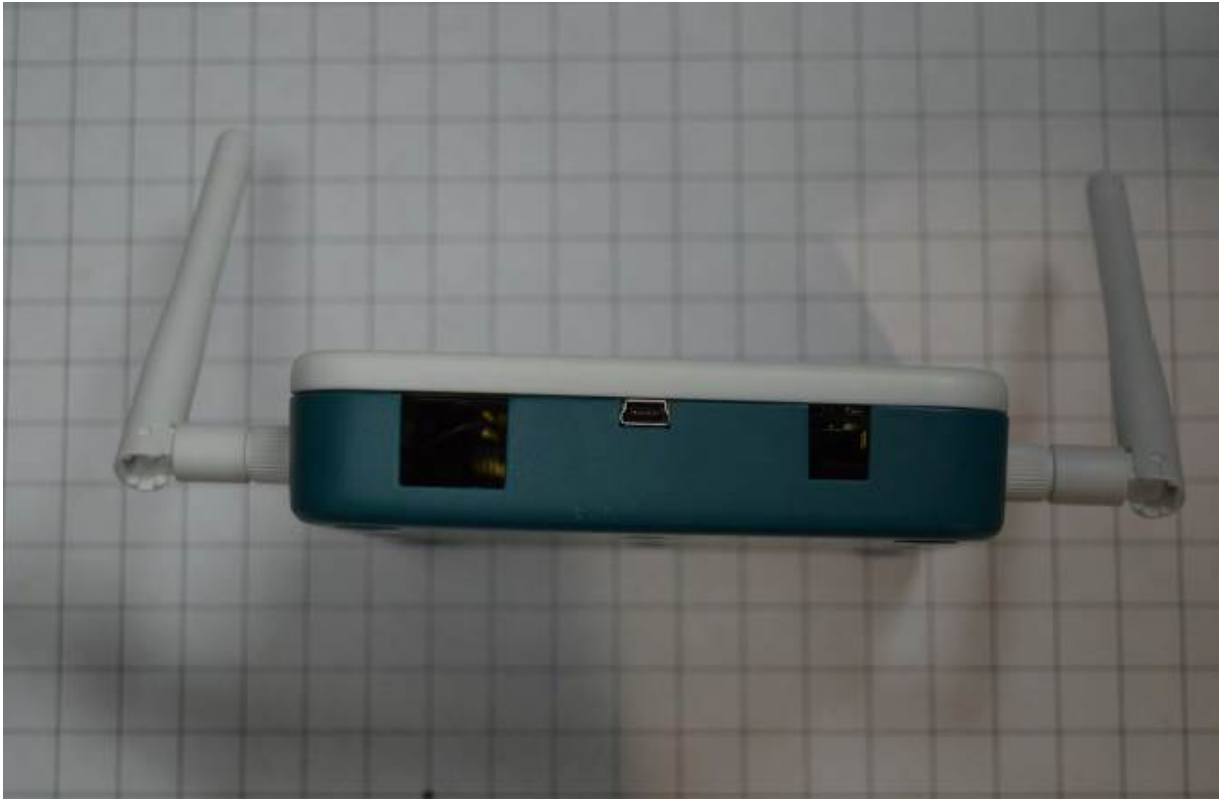

External Photos

EUT Name: Wireless RF Bridge Module

EUT Model: CC-WF25

FCC ID: 2ALBX-CAMWFCLR01

IC ID: 22533-CAMWFCLR01

FCC Title 47; Part 15C, RSS-247 Issue 2 and ANSI C63.10:2013

Prepared for:

Robert Shock
AirGas, USA, LLC
180 Sandbank Road
Cheshire CT 06410-1521 USA
Tel: 203-272-5800 X222
Fax: 203-272-5833

External Photos:

Figure 1: Top View of EUT
(Photo provided by Airgas)

Figure 2: Bottom View of EUT (Photo provided by Airgas)

Figure 3: Side View of EUT. (Photo provided by Airgas)

Figure 4: Top View of EUT

Figure 5: Bottom View of EUT.

Figure 6: View of Concentrator USB Power Module.

Figure 7: View of Concentrator USB Cable.