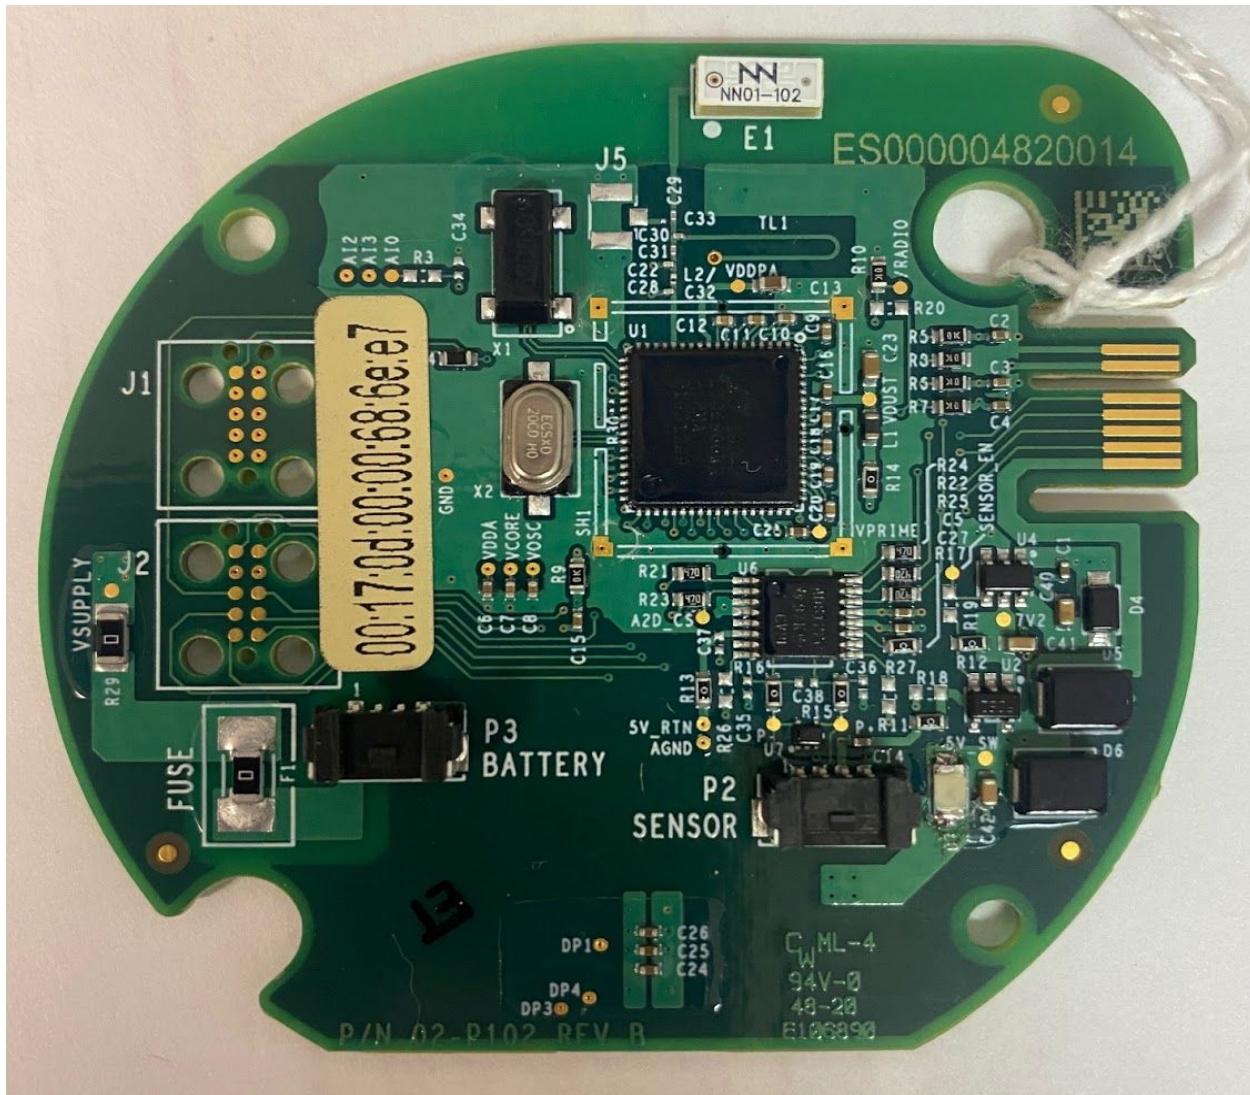

**Internal Photos of CAM Pressure Remote Gen 2**

Top Open View

PCB Top View (With LCD)

PCB Back View

PCB Top View (No LCD)

Battery Board Front View

Battery Board Back View