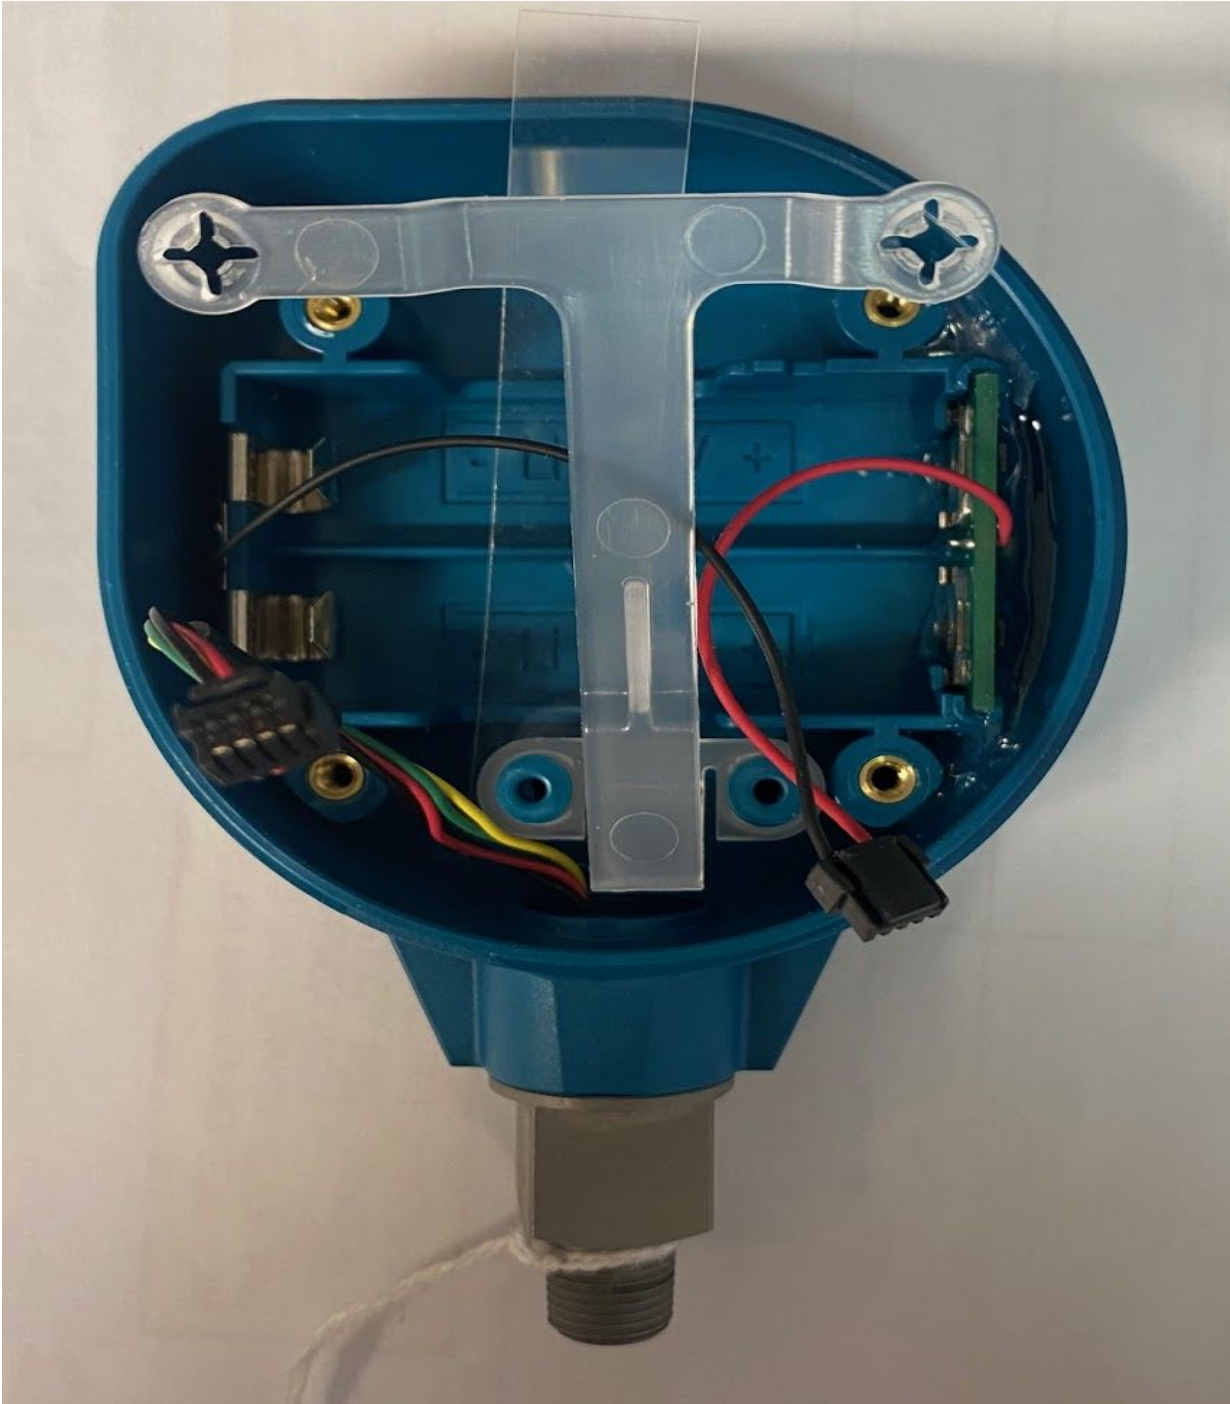

**Internal Photos of CAM Pressure Remote Gen 2**

Top Open View

PCB Top View (With LCD)

PCB Back View

PCB Top View (No LCD)

Battery Board Front View

Battery Board Back View