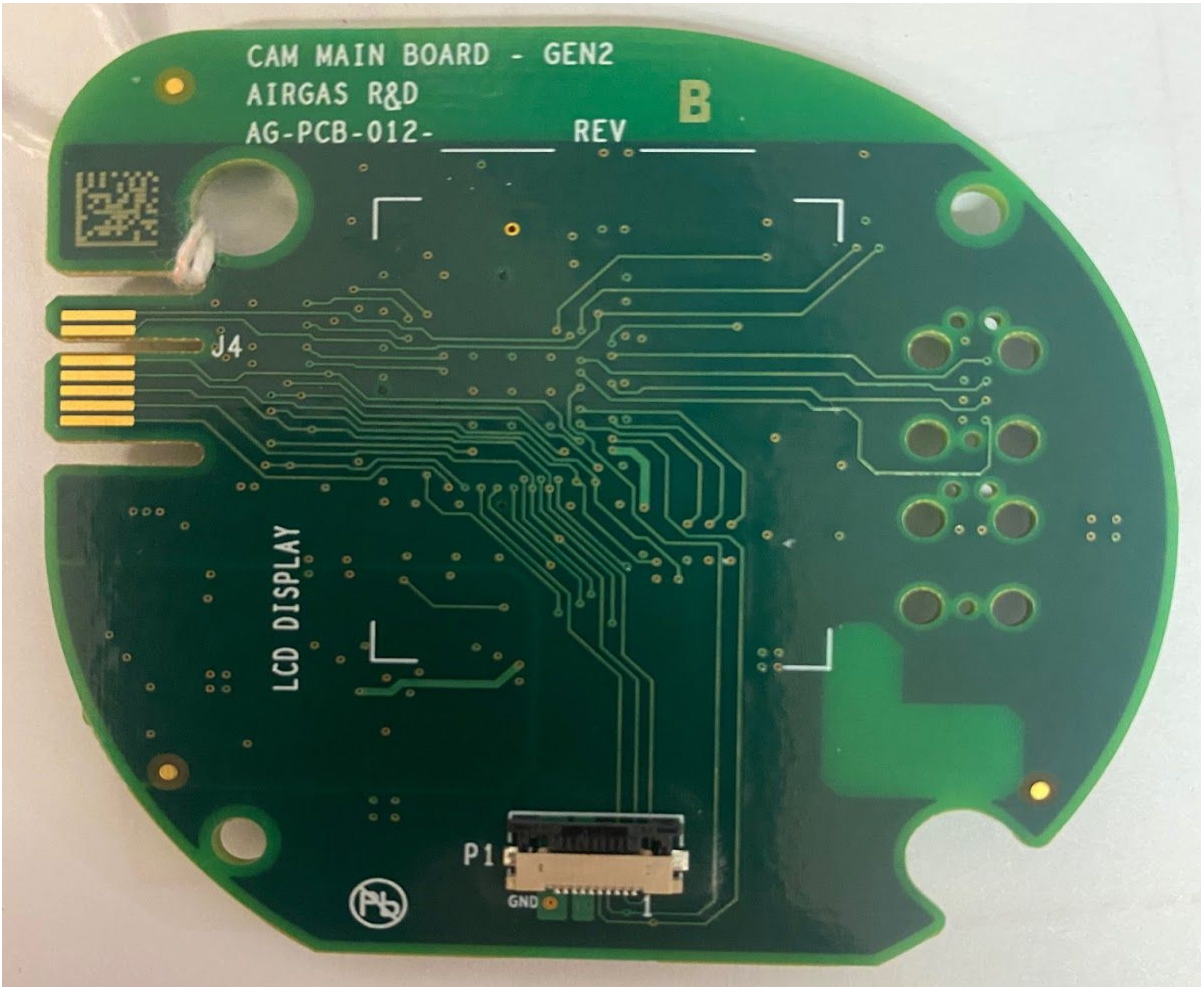

**Internal Photos of CAM Pressure Remote Gen 2**

Top Open View

PCB Top View (With LCD)

PCB Back View

PCB Top View (No LCD)

Battery Board Front View

Battery Board Back View