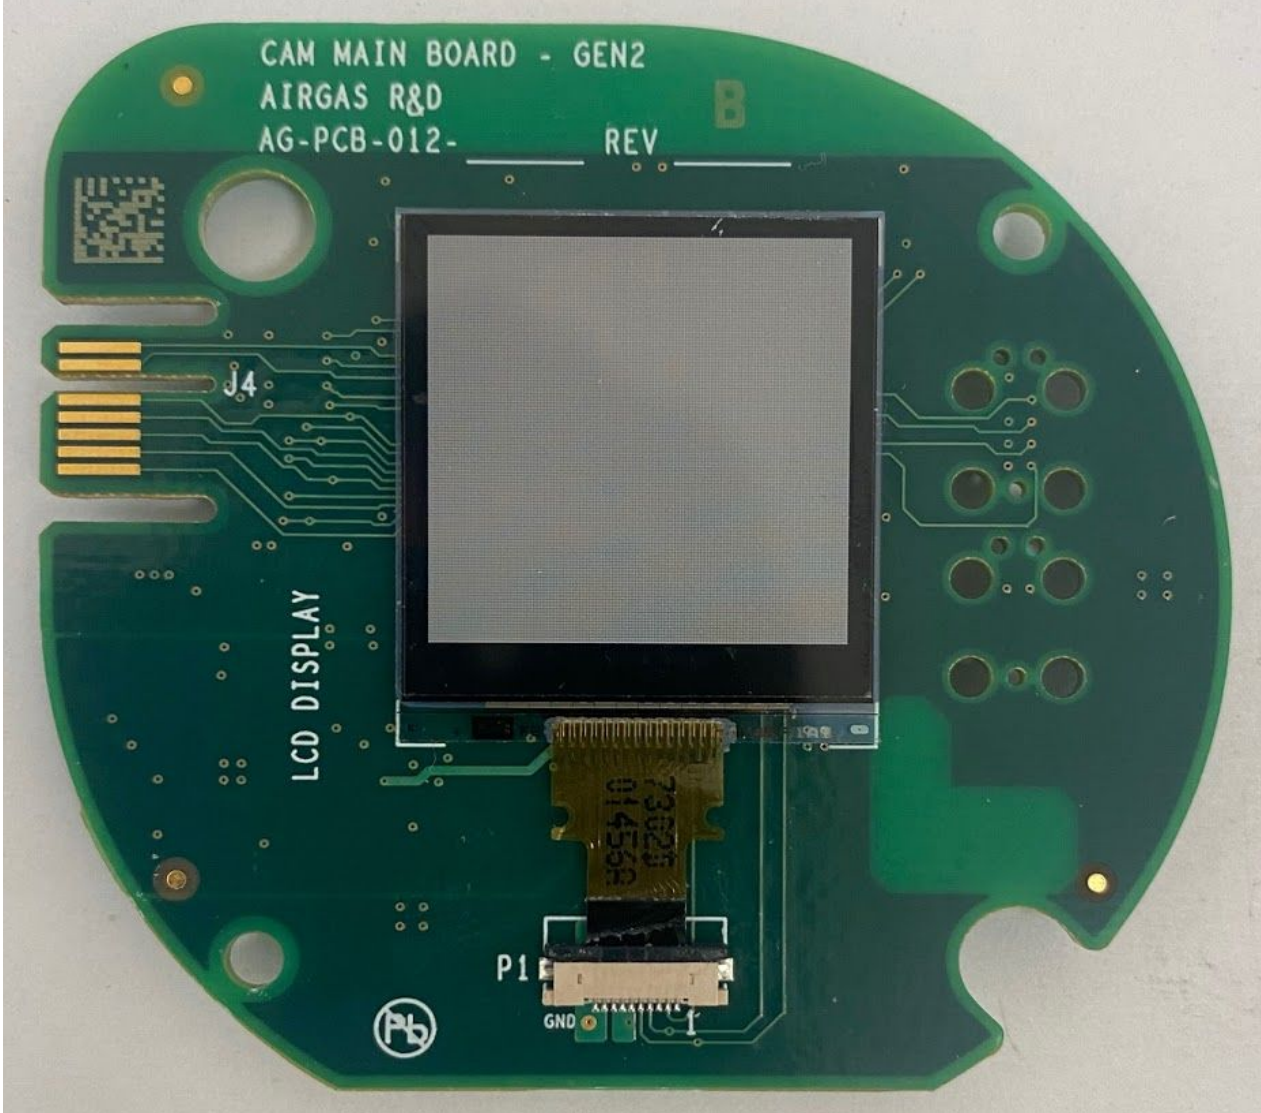

**Internal Photos of CAM Pressure Remote Gen 2**

Top Open View

PCB Top View (With LCD)

PCB Back View

PCB Top View (No LCD)

Battery Board Front View

Battery Board Back View