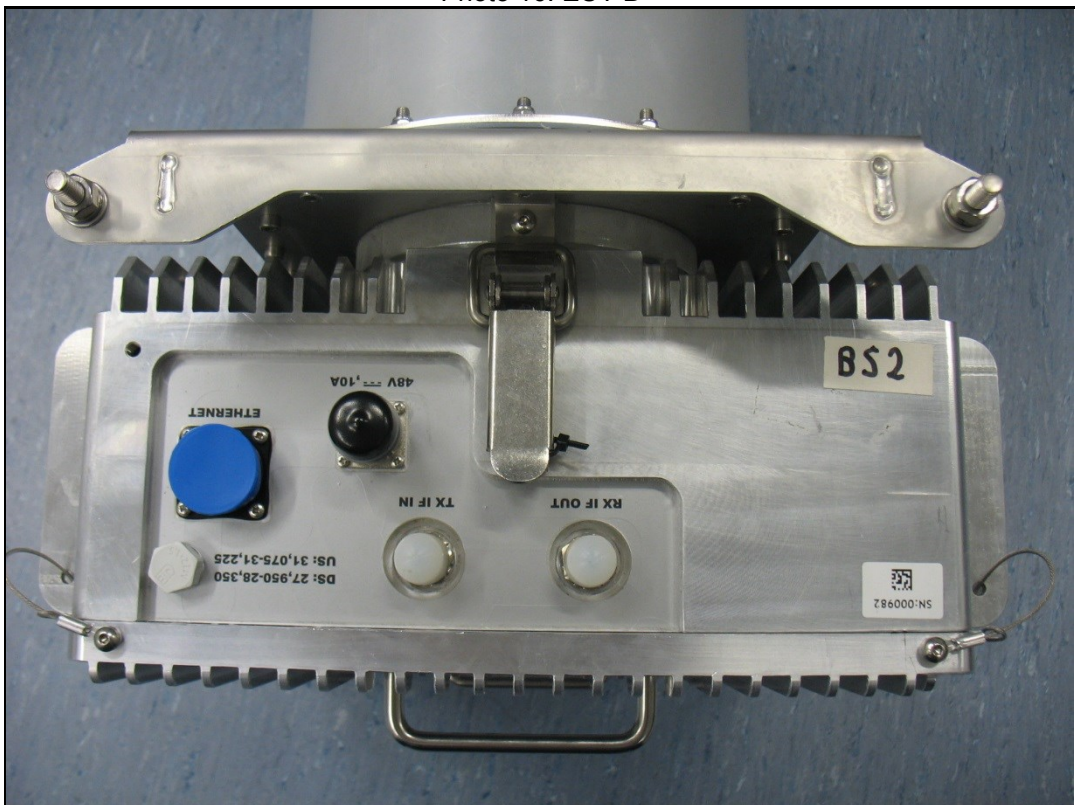

Transmitter – External Photos

311 Broadway
Point Pleasant Beach
NJ 08742
(732)-333-3808
www.hammerfiber.com

Annex B Photographs of the EUT

Photo 7: EUT A

Photo 8: EUT A

Photo 11: EUT A

Photo 12: EUT A

Photo 13: EUT A

Photo 14: EUT A

Photo 15: EUT B

Photo 16: EUT B

Photo 19: EUT B

Photo 20: EUT B