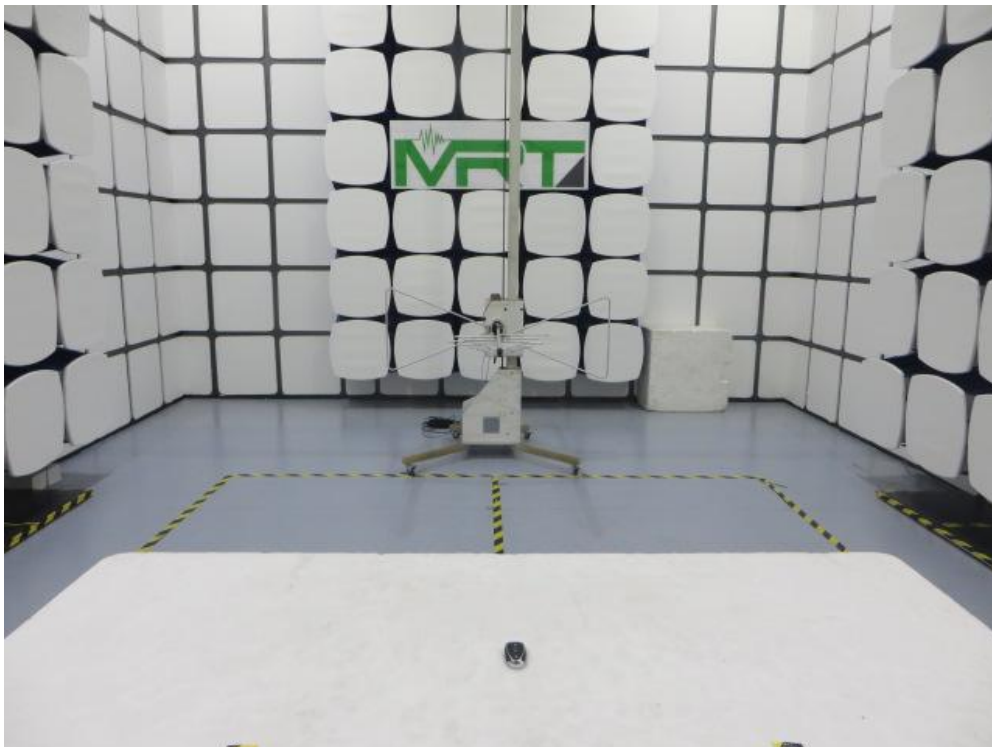

## Test Setup Photograph

Description: Radiated Emission Test Setup for 9kHz ~ 30MHz

Description: Radiated Emission Test Setup for 30MHz ~ 1GHz

Description: Radiated Emission Test Setup for 1GHz ~ 6GHz