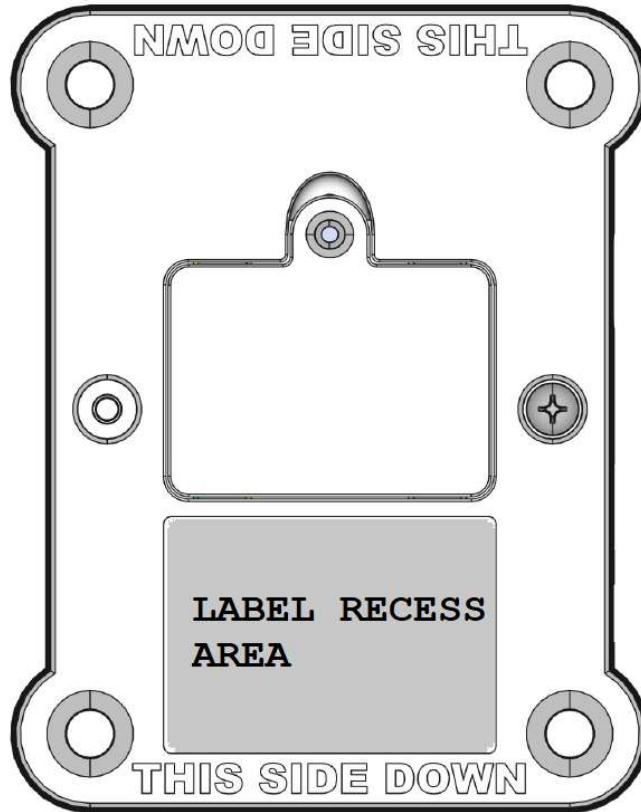

# PT40-Q LABEL DESCRIPTION

Label (size 34mm x 24 mm):