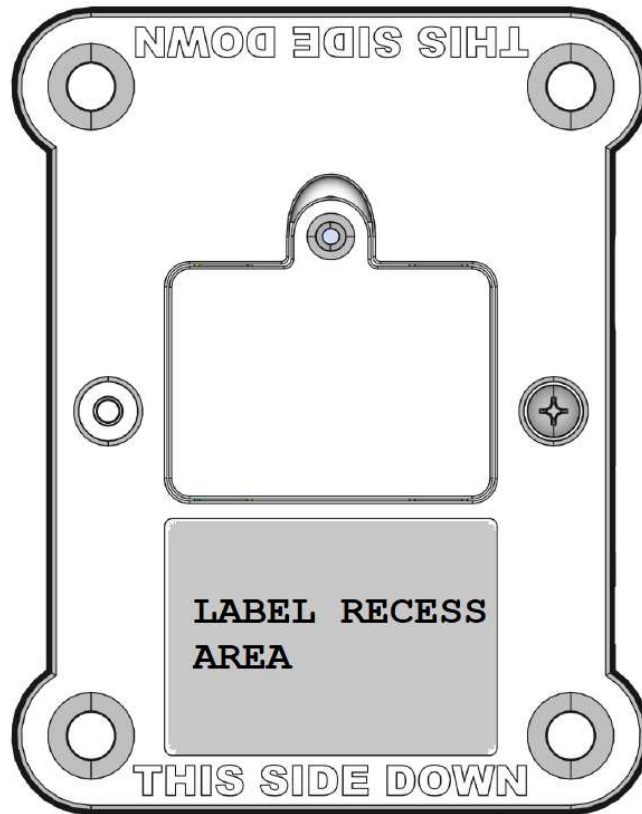

PT40 LABEL DESCRIPTION

Label (size 34mm x 24 mm):