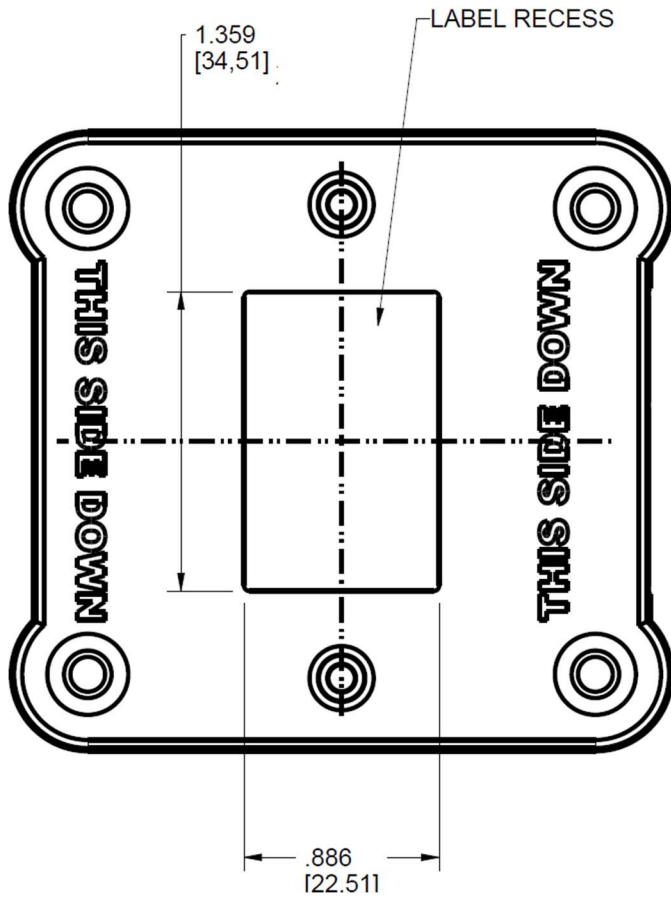

# PT30 Label Location

Label (size 33mm x 21.5 mm):

<b>SN:ABC00020012</b>	
<b>MAC: AB5EC9F9B172</b>	
<b>Code: 898190</b>	<b>P/N: PT30</b>
<b>FCC ID: 2ALBDPT30</b>	
Designed by Pacific Track in California	
Manufactured in R.O.C.	

**Product Size:** 3.35 X 1.3 Rectangle with square corners

**Liner Width:** 0.866"                      **Repeat:** 1.500"

**Colors:** 1 Printed Color of , Black

**Materials:** Base Material  
3.0 mil (47#) White:Matte Paper, with Permanent Adhesive

**Finishing:** Finished in Rolls of 100, 1 Across, on a 3" Core.  
Labels Wound Out. Left side Off First. (4), 3.19" OD

*Please note that the OD (outside diameter) is an approximation*

Unwind 4

**Total Quantity**