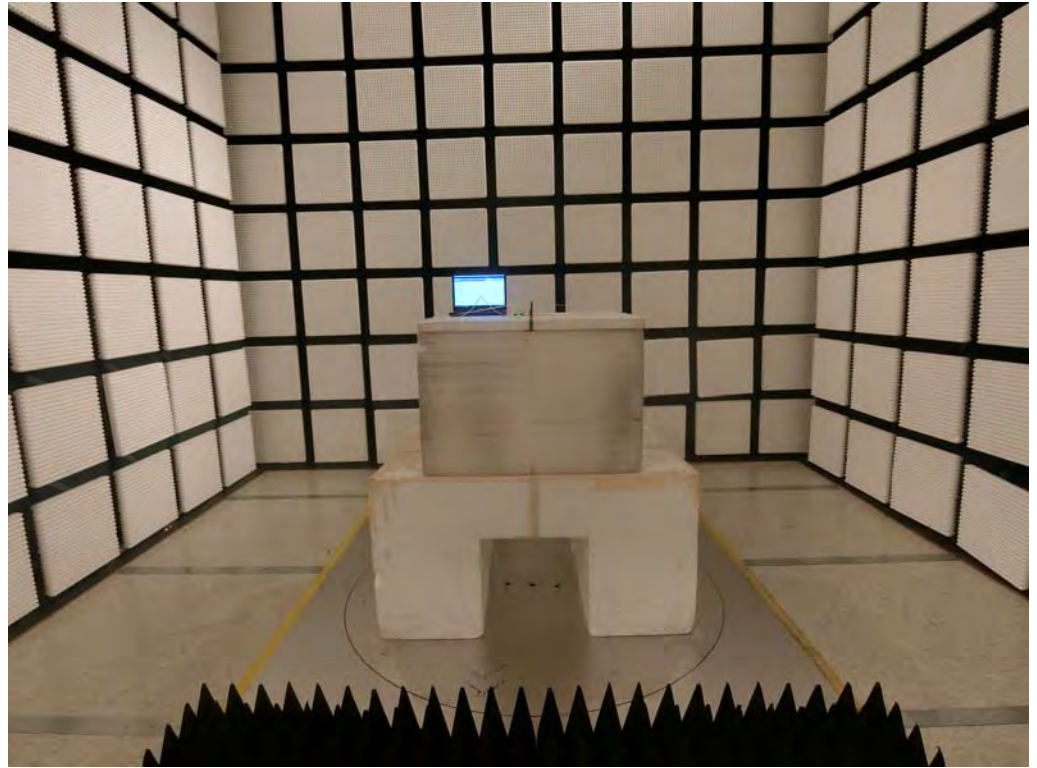

Appendix A. Test Photos

1. Photographs of AC Power Conducted Emissions Test Configuration

FRONT VIEW

REAR VIEW

2. Photographs of Transmitter Spurious Emissions Test Configuration

Test Configuration: Below 1GHz

FRONT VIEW

REAR VIEW

Test Configuration: 1GHz~40GHz

FRONT VIEW

REAR VIEW

Test Configuration: Above 40GHz

CLOSE-UP VIEW

————THE END————