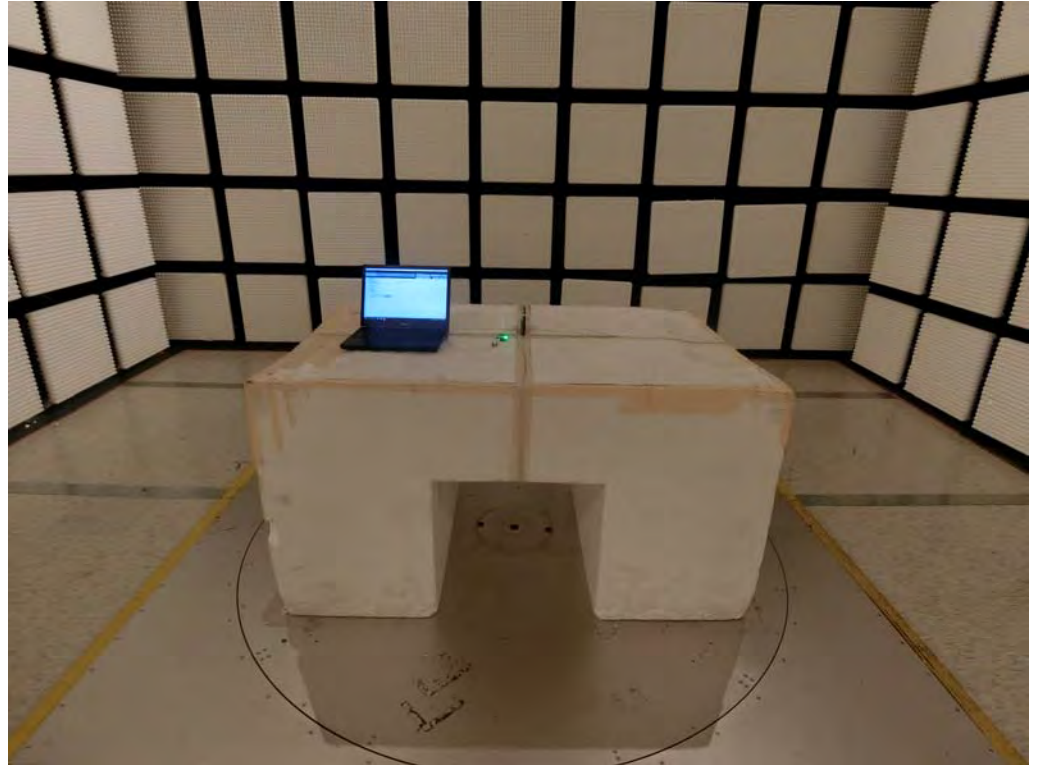

Appendix A. Test Photos

1. Photographs of AC Power Conducted Emissions Test Configuration

FRONT VIEW

REAR VIEW

2. Photographs of Transmitter Spurious Emissions Test Configuration

Test Configuration: Below 1GHz

FRONT VIEW

REAR VIEW

Test Configuration: 1GHz~40GHz

FRONT VIEW

REAR VIEW

Test Configuration: Above 40GHz

CLOSE-UP VIEW

————THE END————