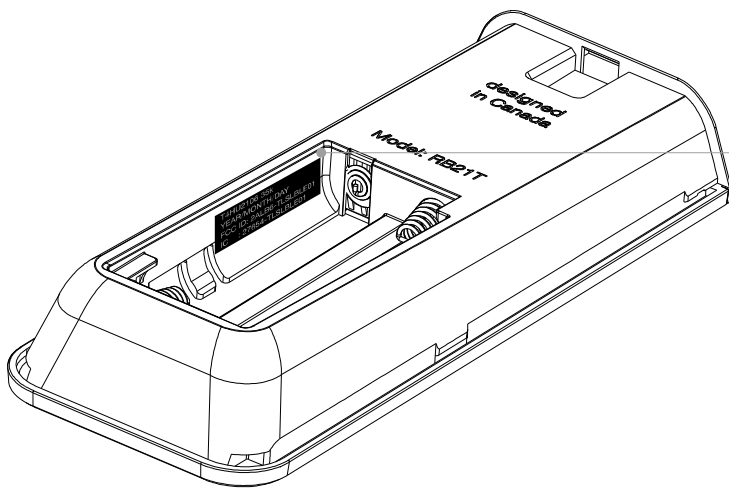

100% ARTWORK

200% ARTWORK

LOCALIZATION ON REMOTE:

TYPE

label glued inside battery compartment

Remote Control Battery compartment