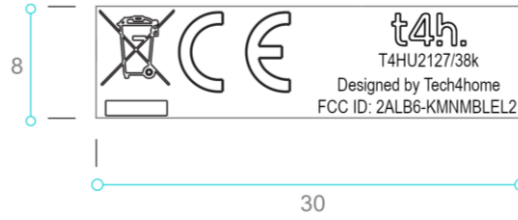

### Label and Location

Size: L3.0cm\*W0.8cm