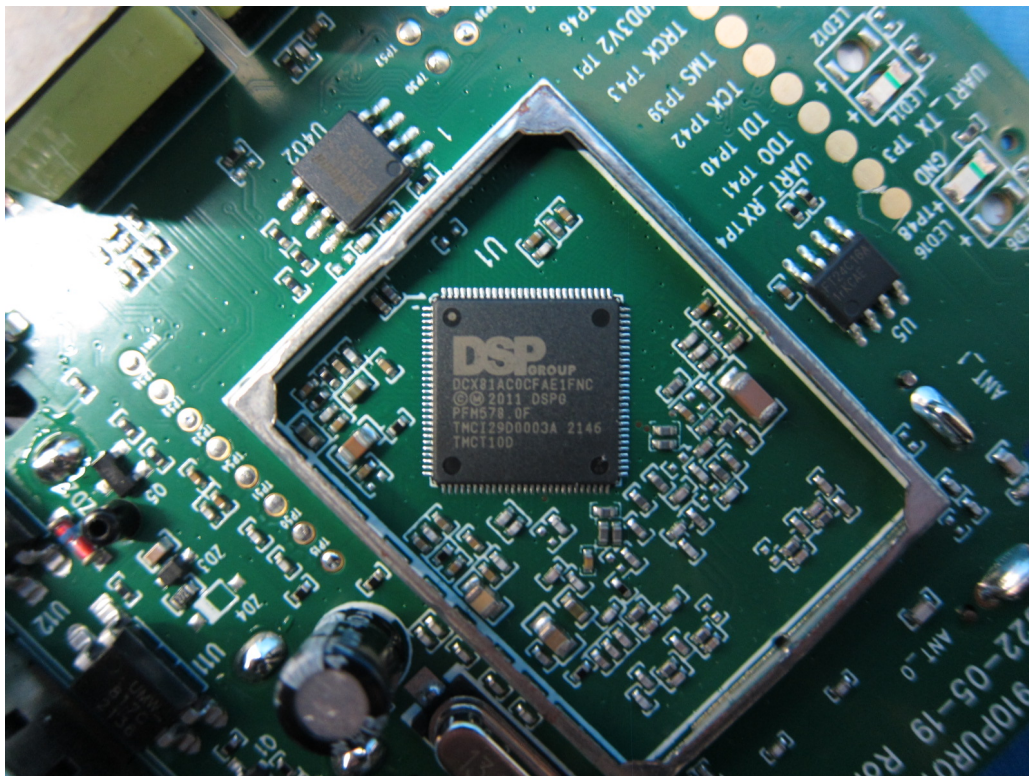

INTERTEK TESTING SERVICES

Internal Photos

FCC ID: 2ALB3LH570BS
IC: 23665-HS010

INTERTEK TESTING SERVICES

Internal Photos

INTERTEK TESTING SERVICES

Internal Photos