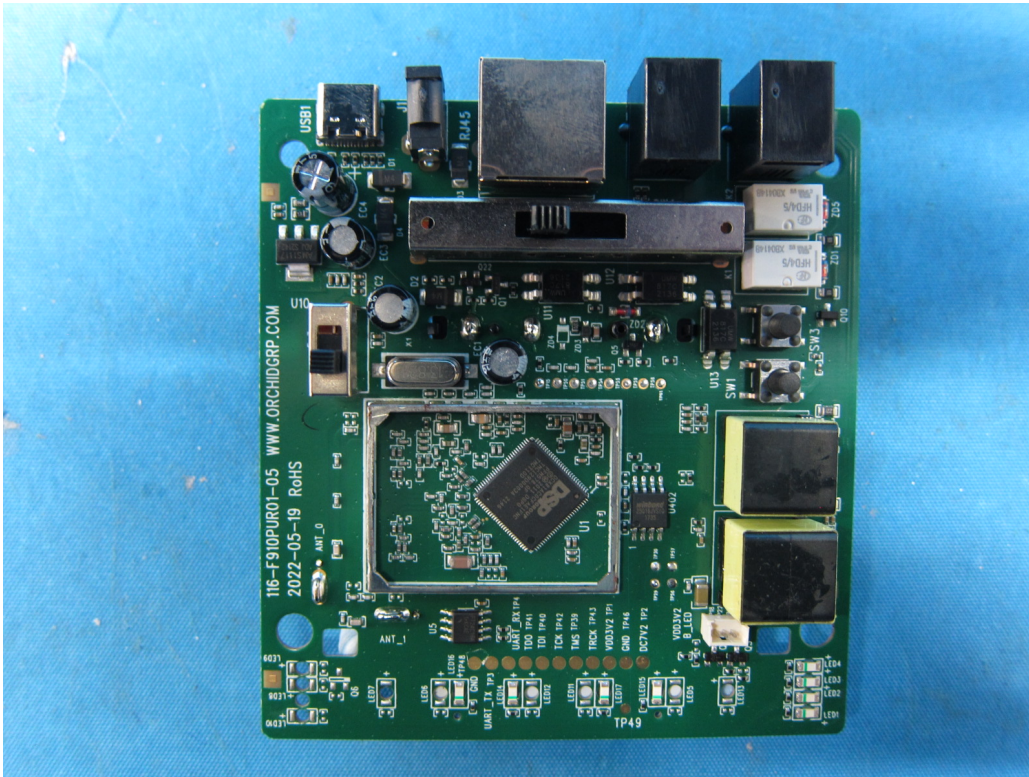

INTERTEK TESTING SERVICES

Internal Photos

FCC ID: 2ALB3LH570BS
IC: 23665-HS010

INTERTEK TESTING SERVICES

Internal Photos

INTERTEK TESTING SERVICES

Internal Photos