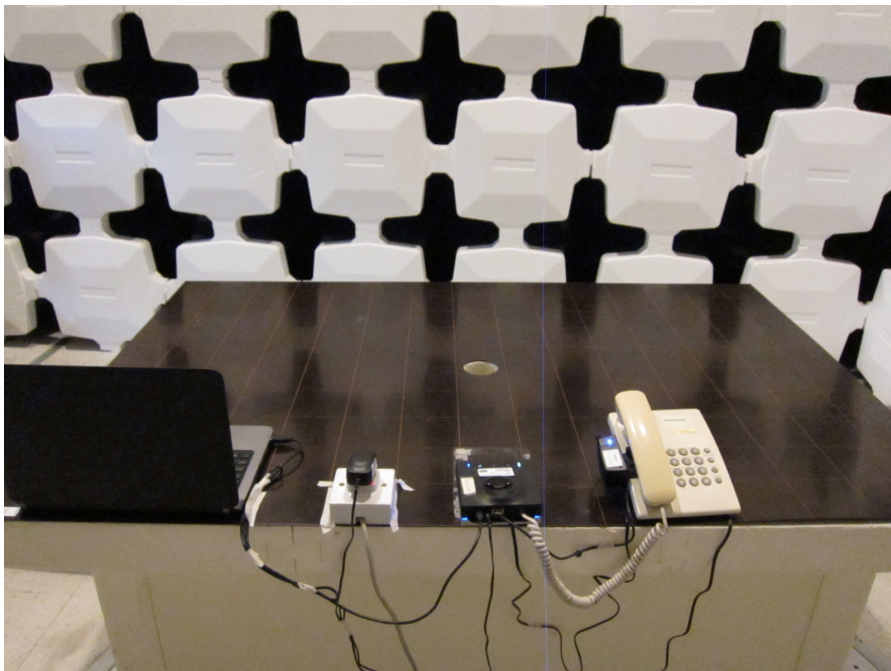

### The Worst Case Configuration Photographs

Radiated Emission – Base Unit

Front View

Rear View

The EUT is placed at the center of turntable

---

### The Worst Case Configuration Photographs

AC Conducted Emission – Base Unit

Front View

Side View 1

---