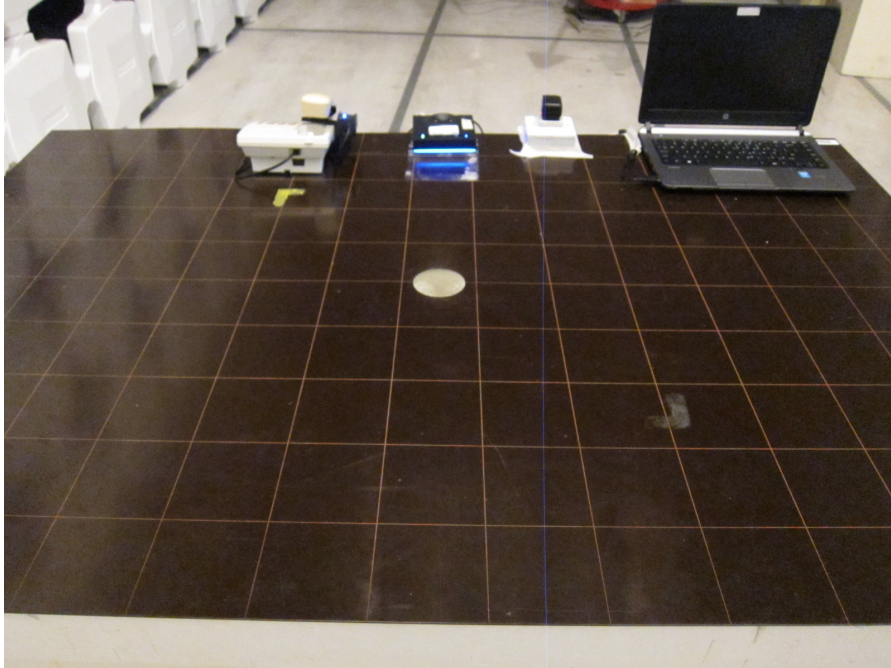

### The Worst Case Configuration Photographs

Radiated Emission – Base Unit

Front View

Rear View

The EUT is placed at the center of turntable

---

### The Worst Case Configuration Photographs

AC Conducted Emission – Base Unit

Front View

Side View 1

---

### The Worst Case Configuration Photographs

AC Conducted Emission – Base Unit

Side View 2